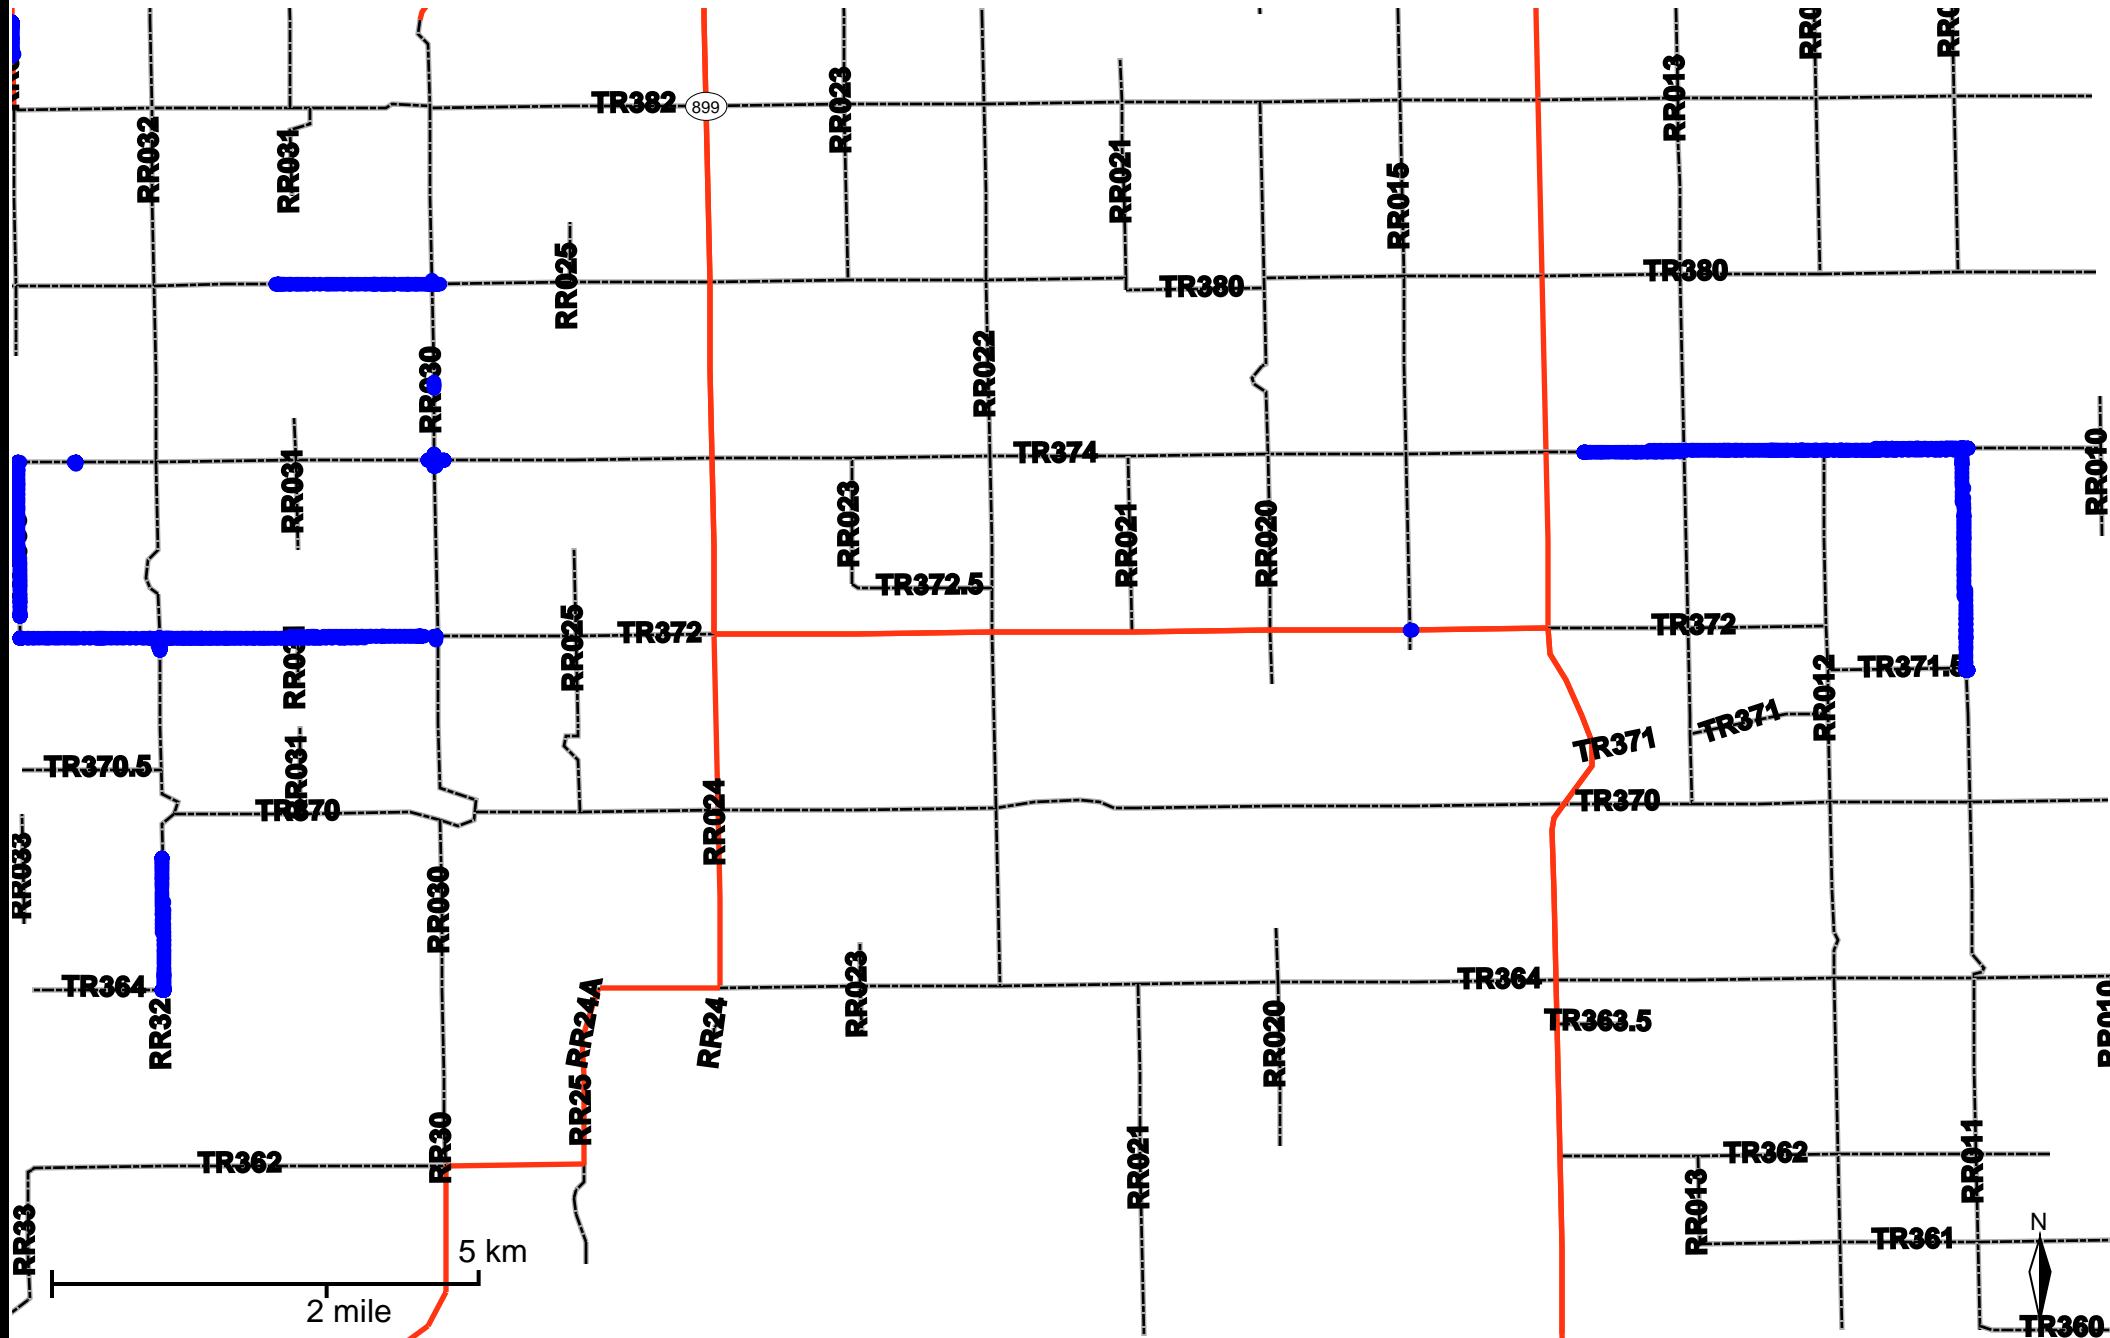

Grader Activity Weekly Report

From Date: 2020-08-17
To Date: 2020-08-23
Electoral Division: 1
Total Distance(km): 83.2
Total Time(h): 12.3
Speed Threshold(km/h): 10