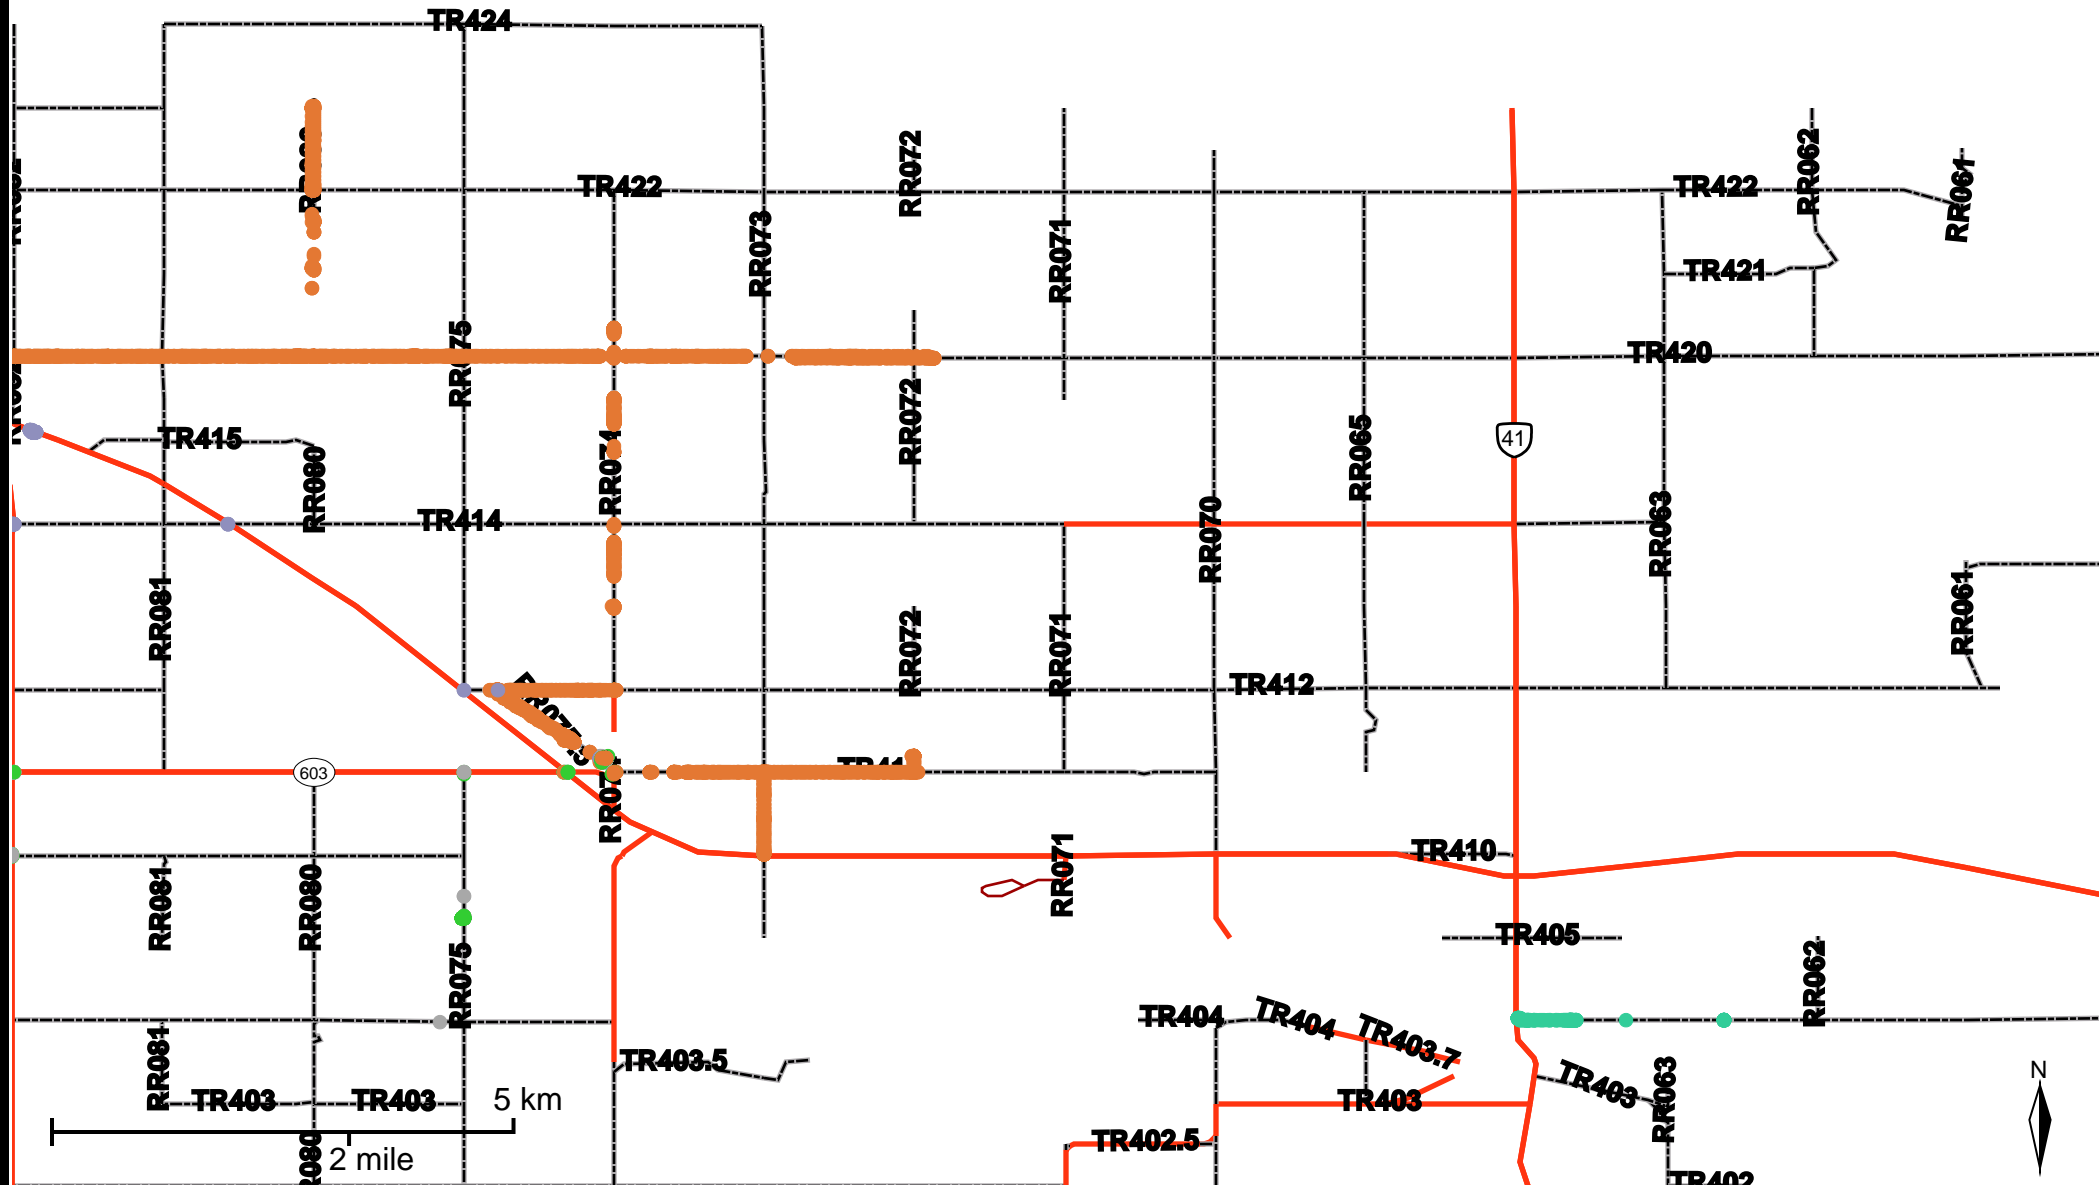

Grader Activity Weekly Report

From Date: 2020-06-29
 To Date: 2020-07-05
 Electoral Division: 6
 Total Distance(km): 112.6
 Total Time(h): 123.9
 Speed Threshold(km/h): 10