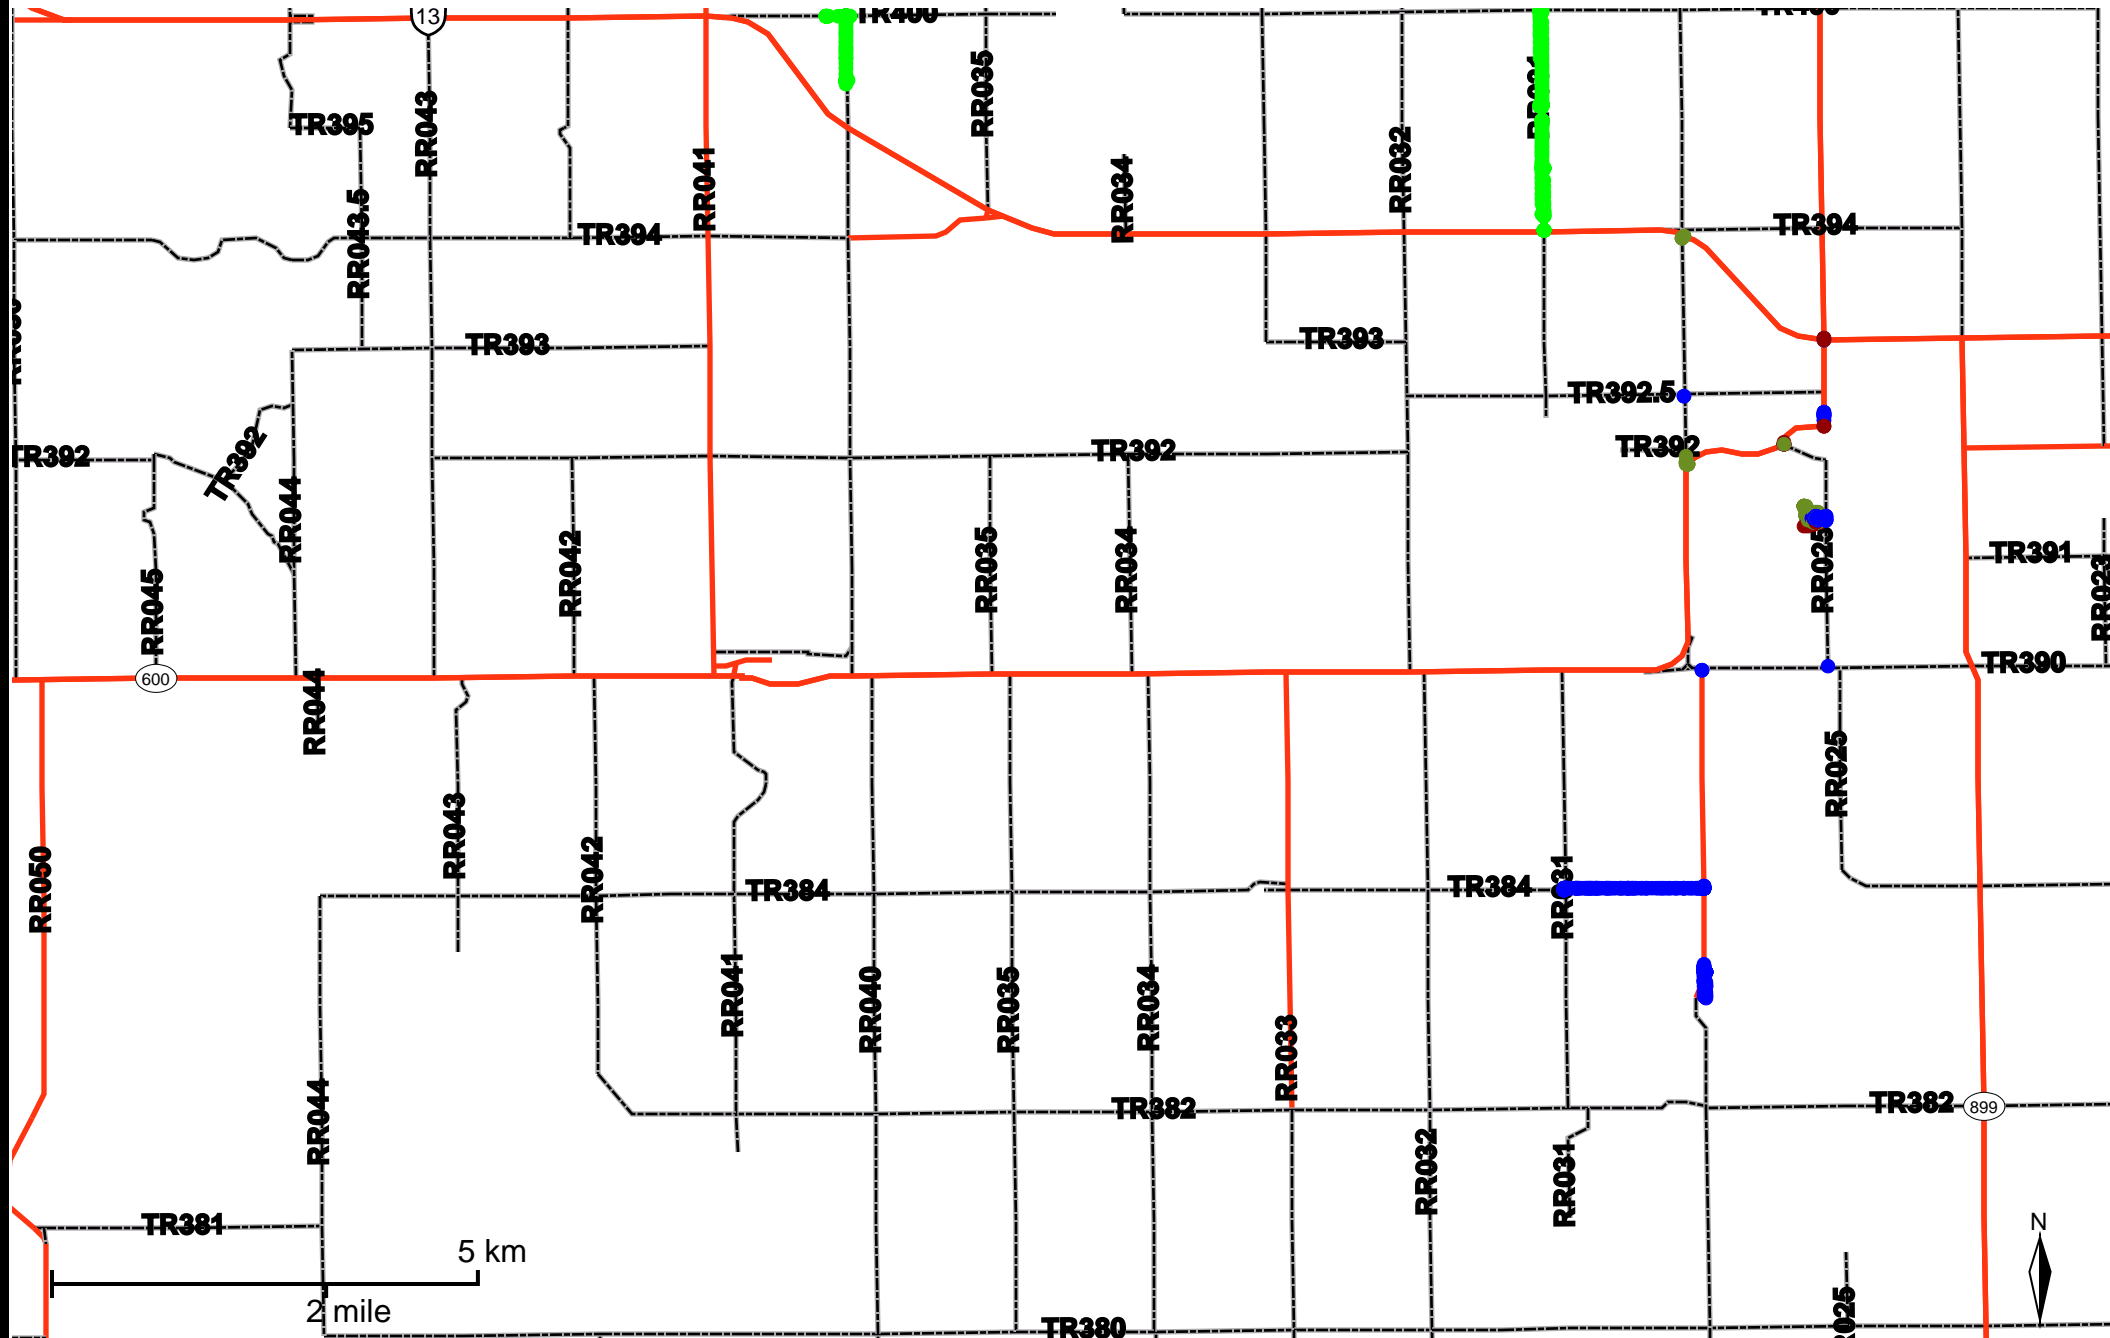

Grader Activity Weekly Report

From Date: 2020-06-29
 To Date: 2020-07-05
 Electoral Division: 3
 Total Distance(km): 22.3
 Total Time(h): 33.7
 Speed Threshold(km/h): 10