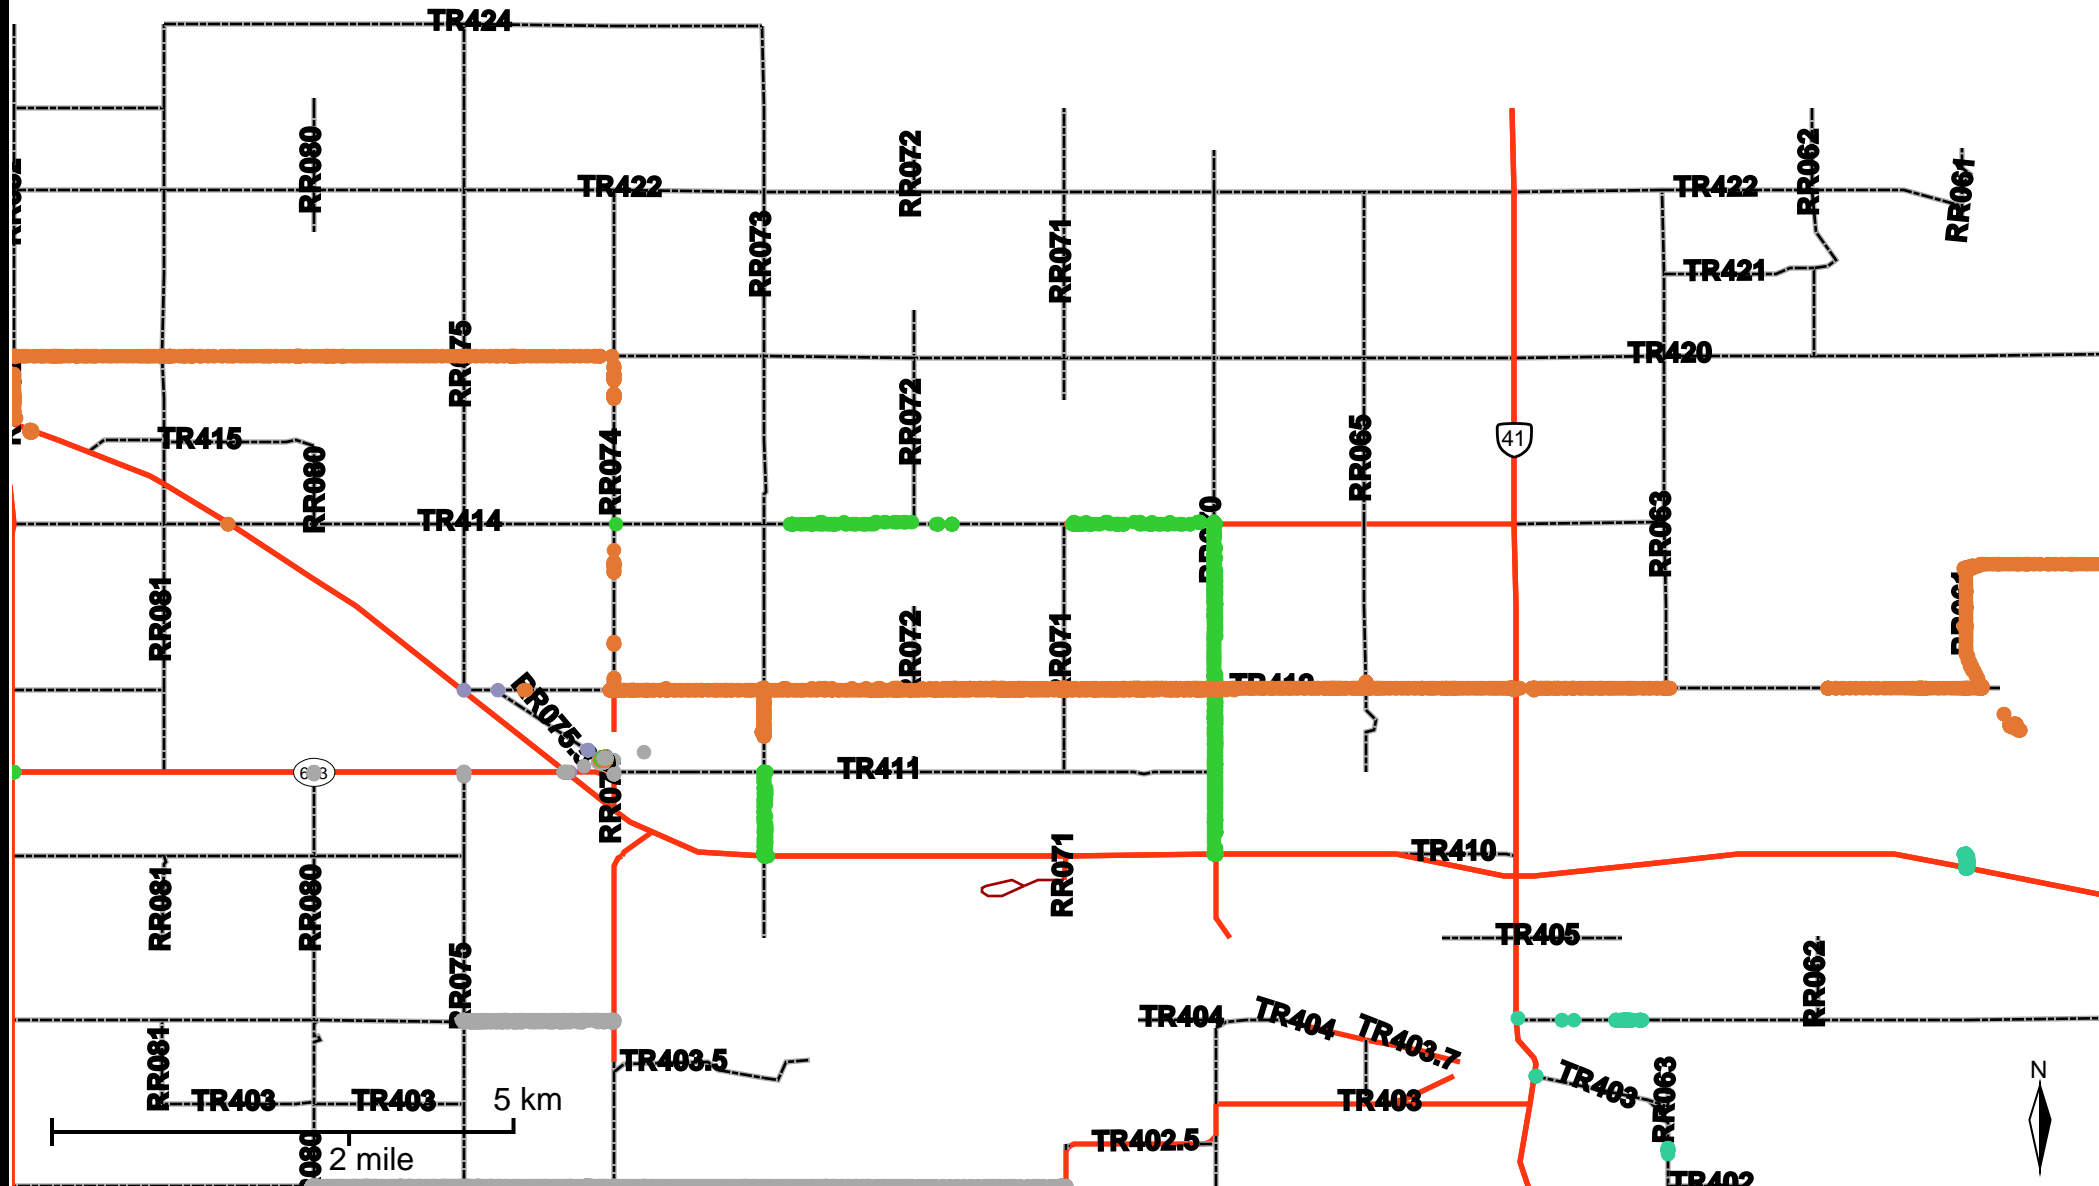

Grader Activity Weekly Report

From Date: 2020-07-06
 To Date: 2020-07-12
 Electoral Division: 6
 Total Distance(km): 185.7
 Total Time(h): 36.4
 Speed Threshold(km/h): 10