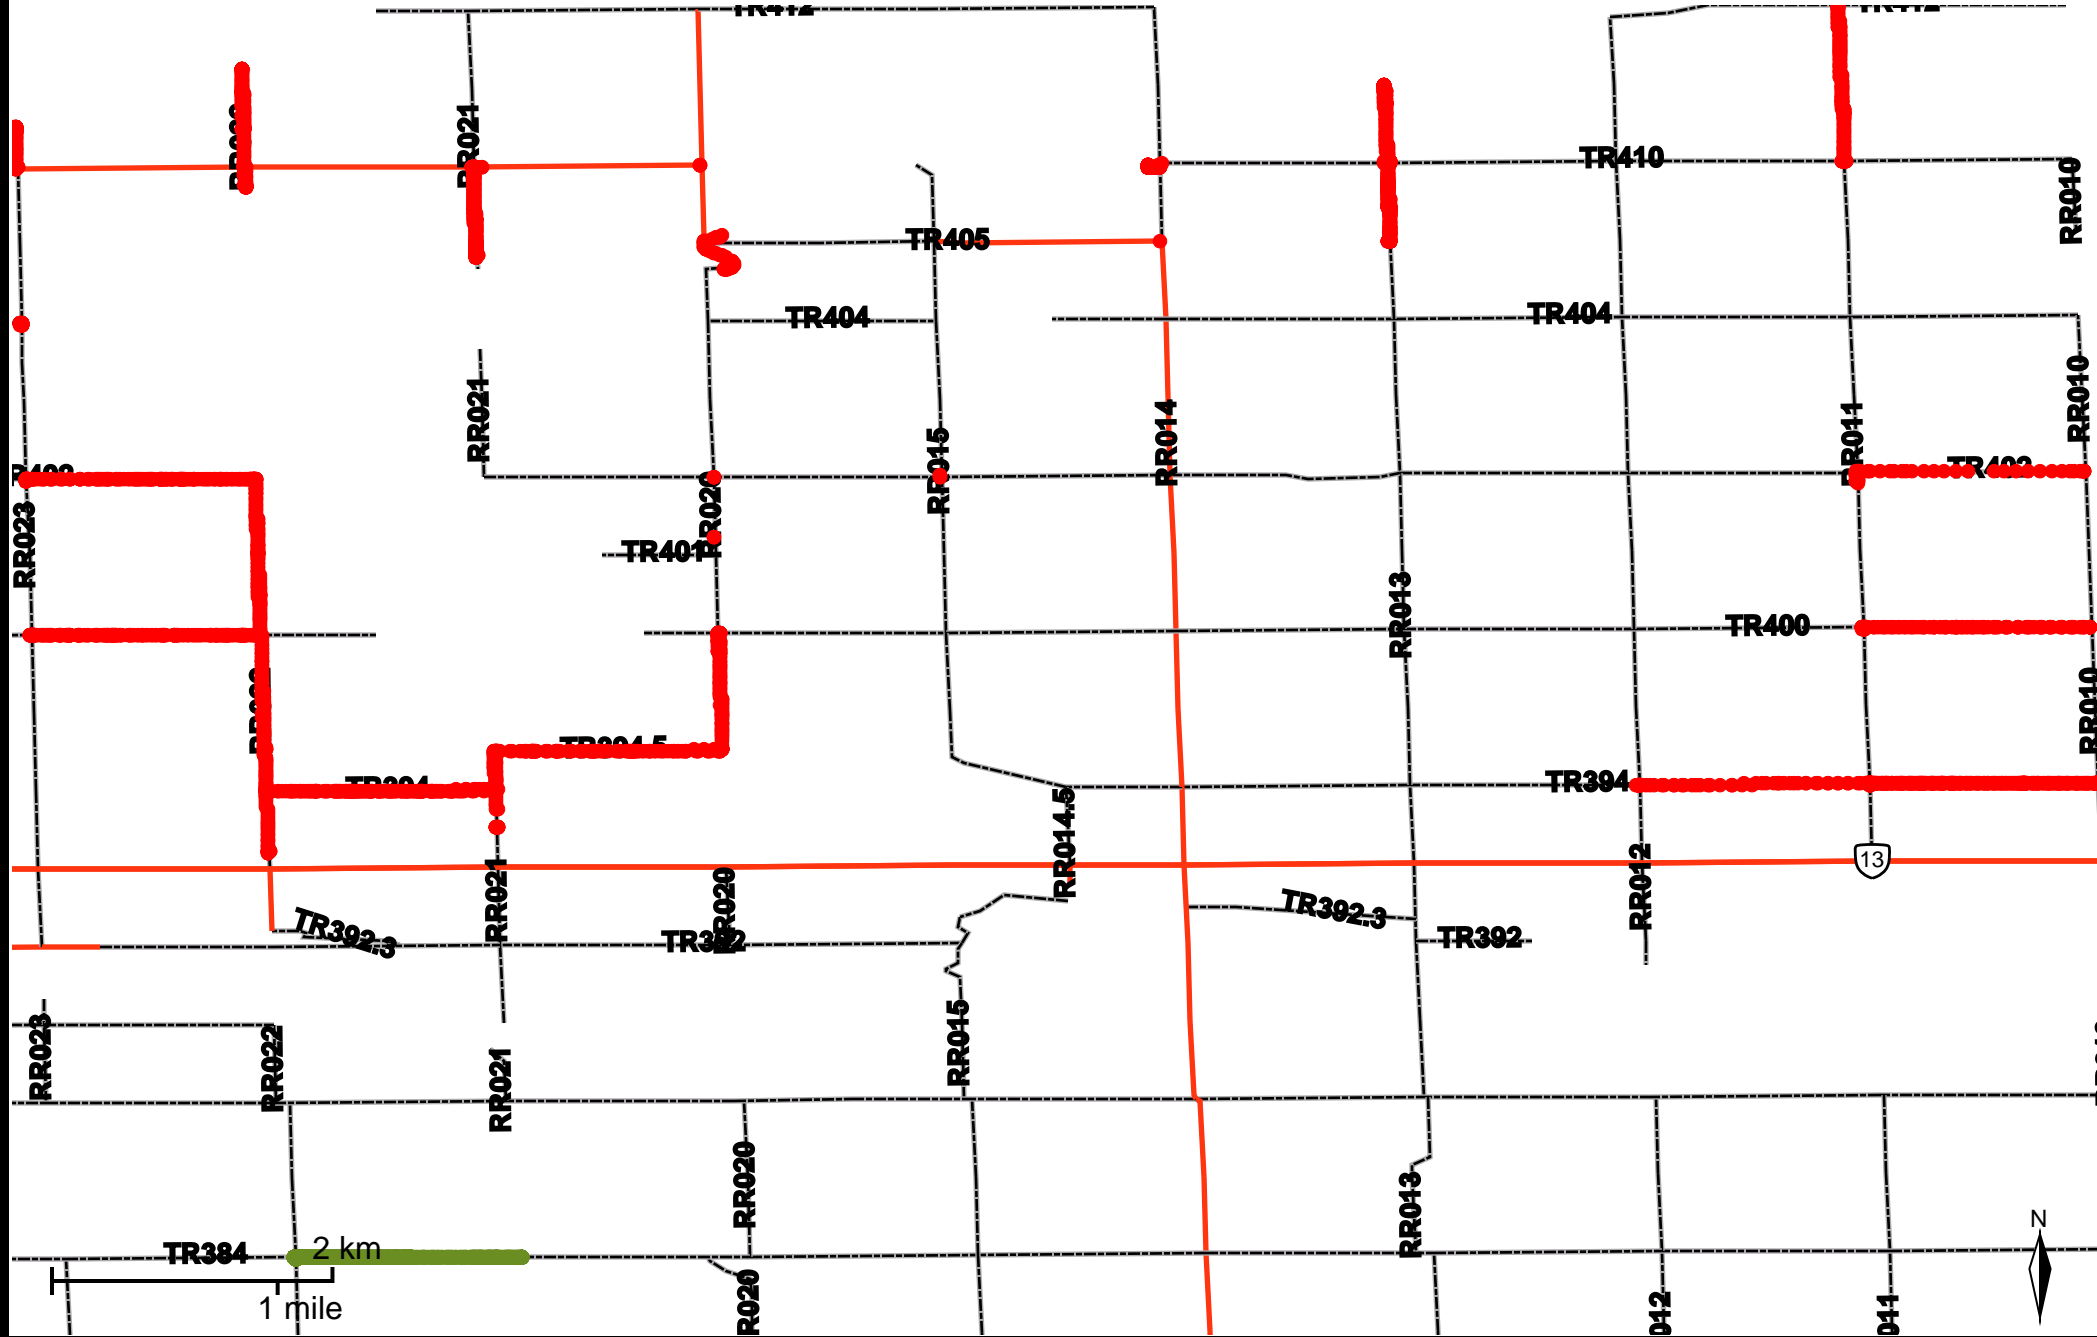

Grader Activity Weekly Report

From Date: 2020-07-20
To Date: 2020-07-26
Electoral Division: 2
Total Distance(km): 189.6
Total Time(h): 48.5
Speed Threshold(km/h): 10