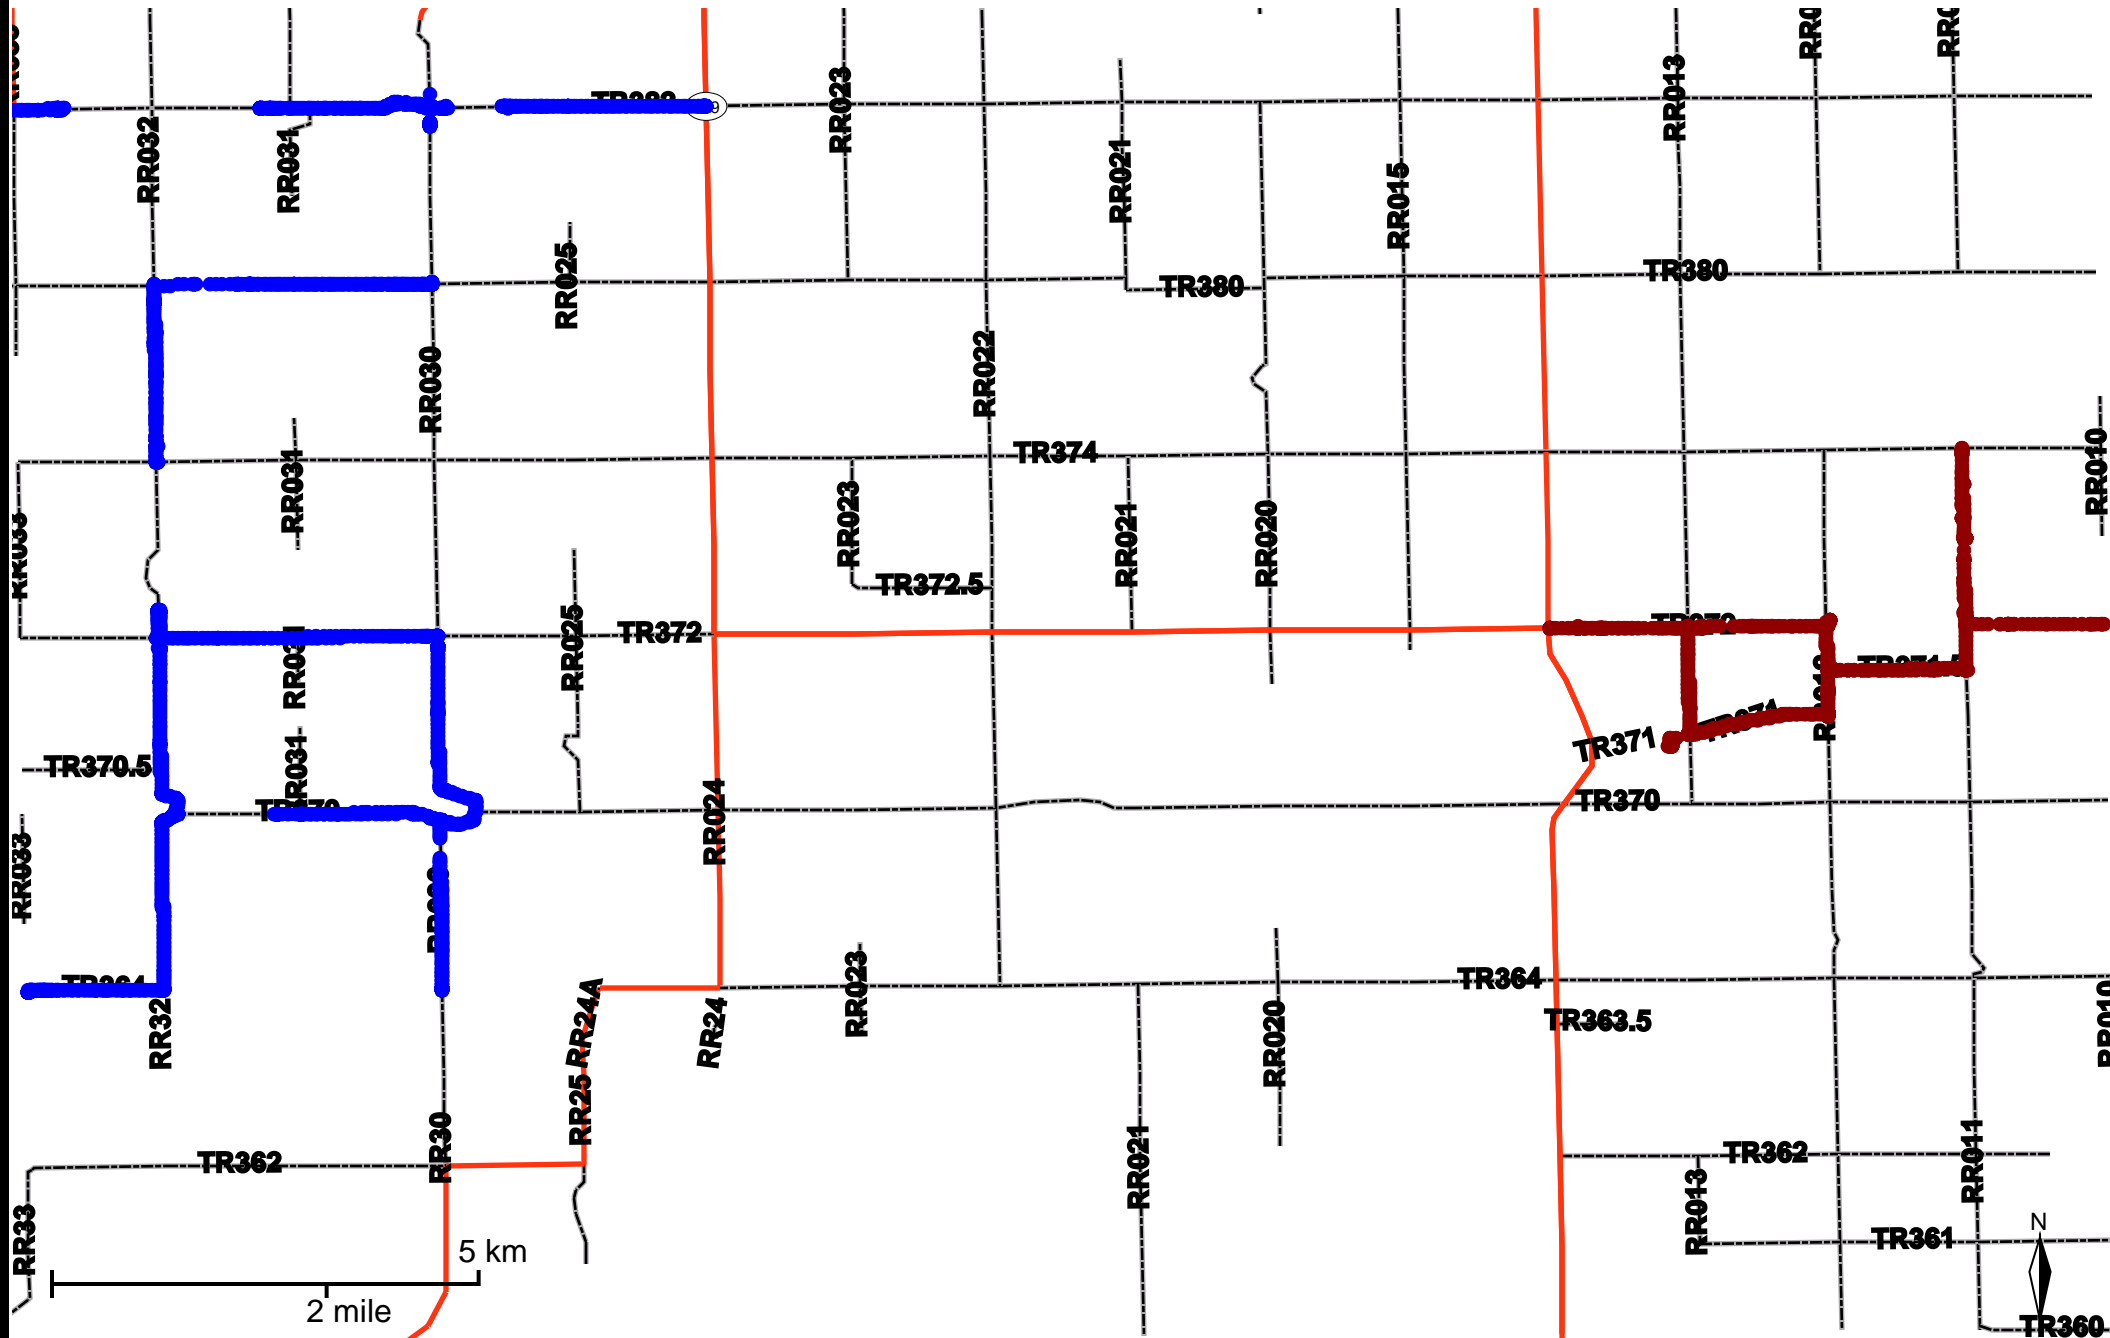

Grader Activity Weekly Report

From Date: 2020-07-20
To Date: 2020-07-26
Electoral Division: 1
Total Distance(km): 152.9
Total Time(h): 23
Speed Threshold(km/h): 10