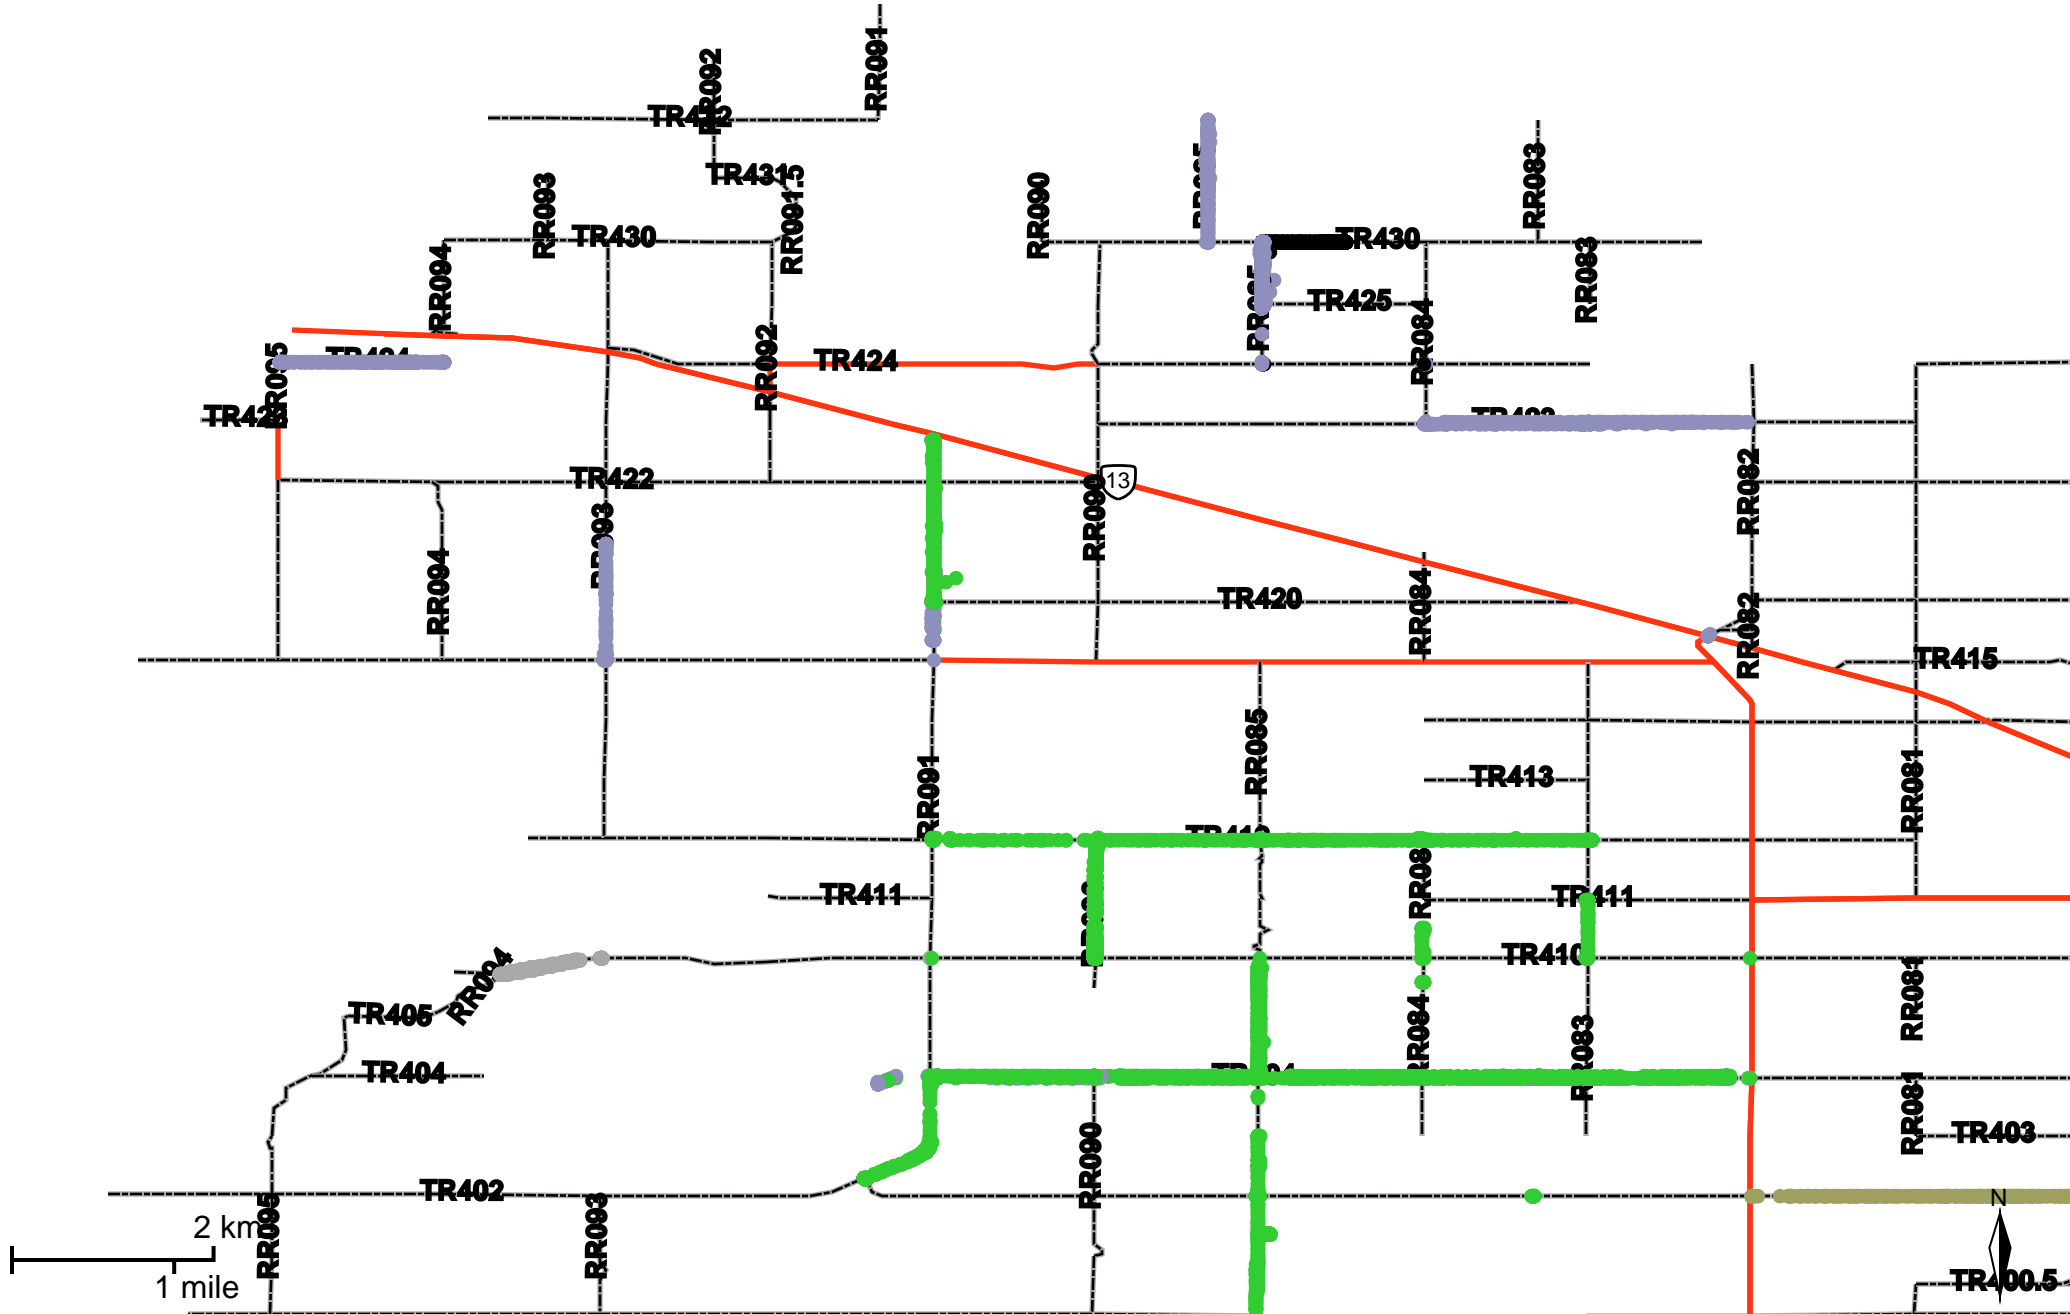

# Grader Activity Weekly Report

From Date: 2020-06-22  
 To Date: 2020-06-28  
 Electoral Division: 7  
 Total Distance(km): 253.6  
 Total Time(h): 61.1  
 Speed Threshold(km/h): 10