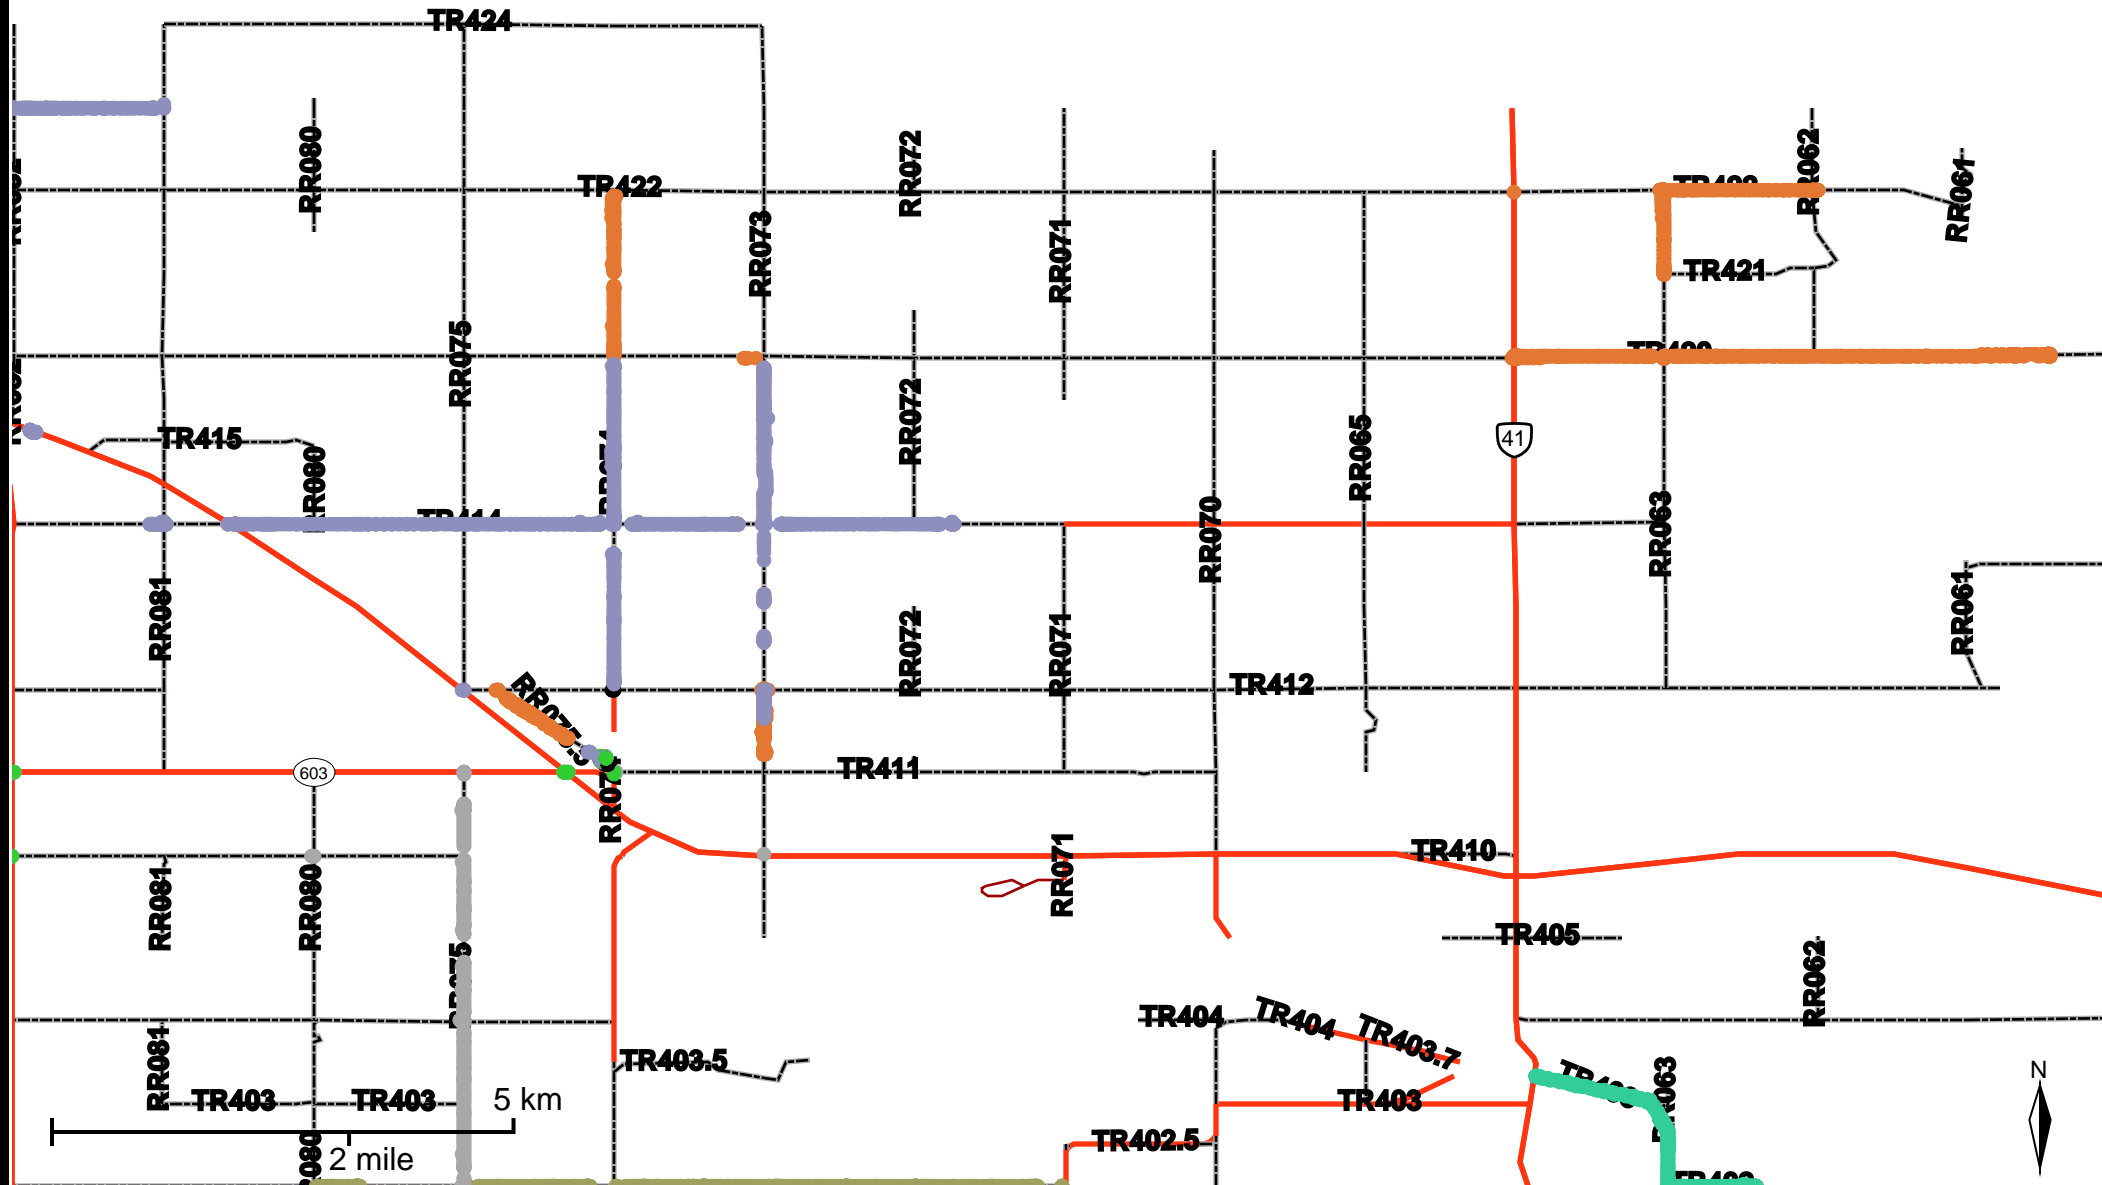

Grader Activity Weekly Report

From Date: 2020-06-22
 To Date: 2020-06-28
 Electoral Division: 6
 Total Distance(km): 300.8
 Total Time(h): 146.7
 Speed Threshold(km/h): 10