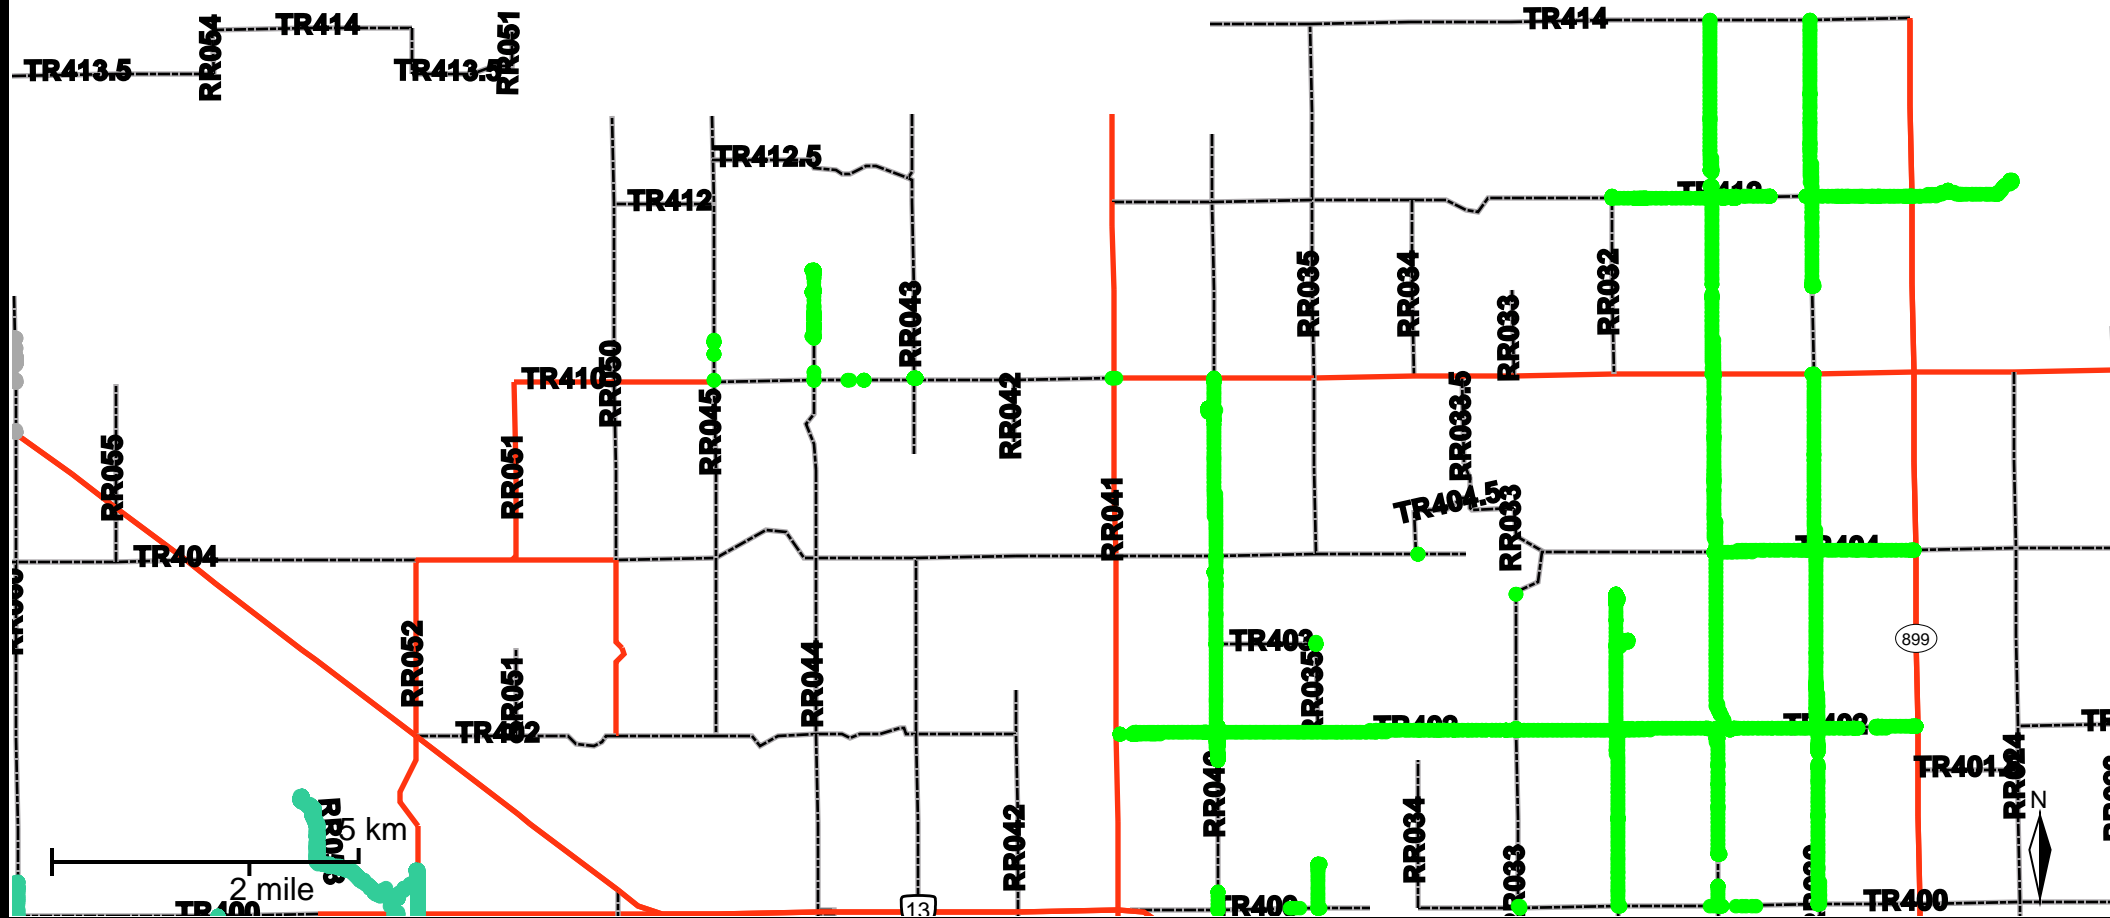

Grader Activity Weekly Report

From Date: 2020-06-22
 To Date: 2020-06-28
 Electoral Division: 4
 Total Distance(km): 240.6
 Total Time(h): 48.6
 Speed Threshold(km/h): 10