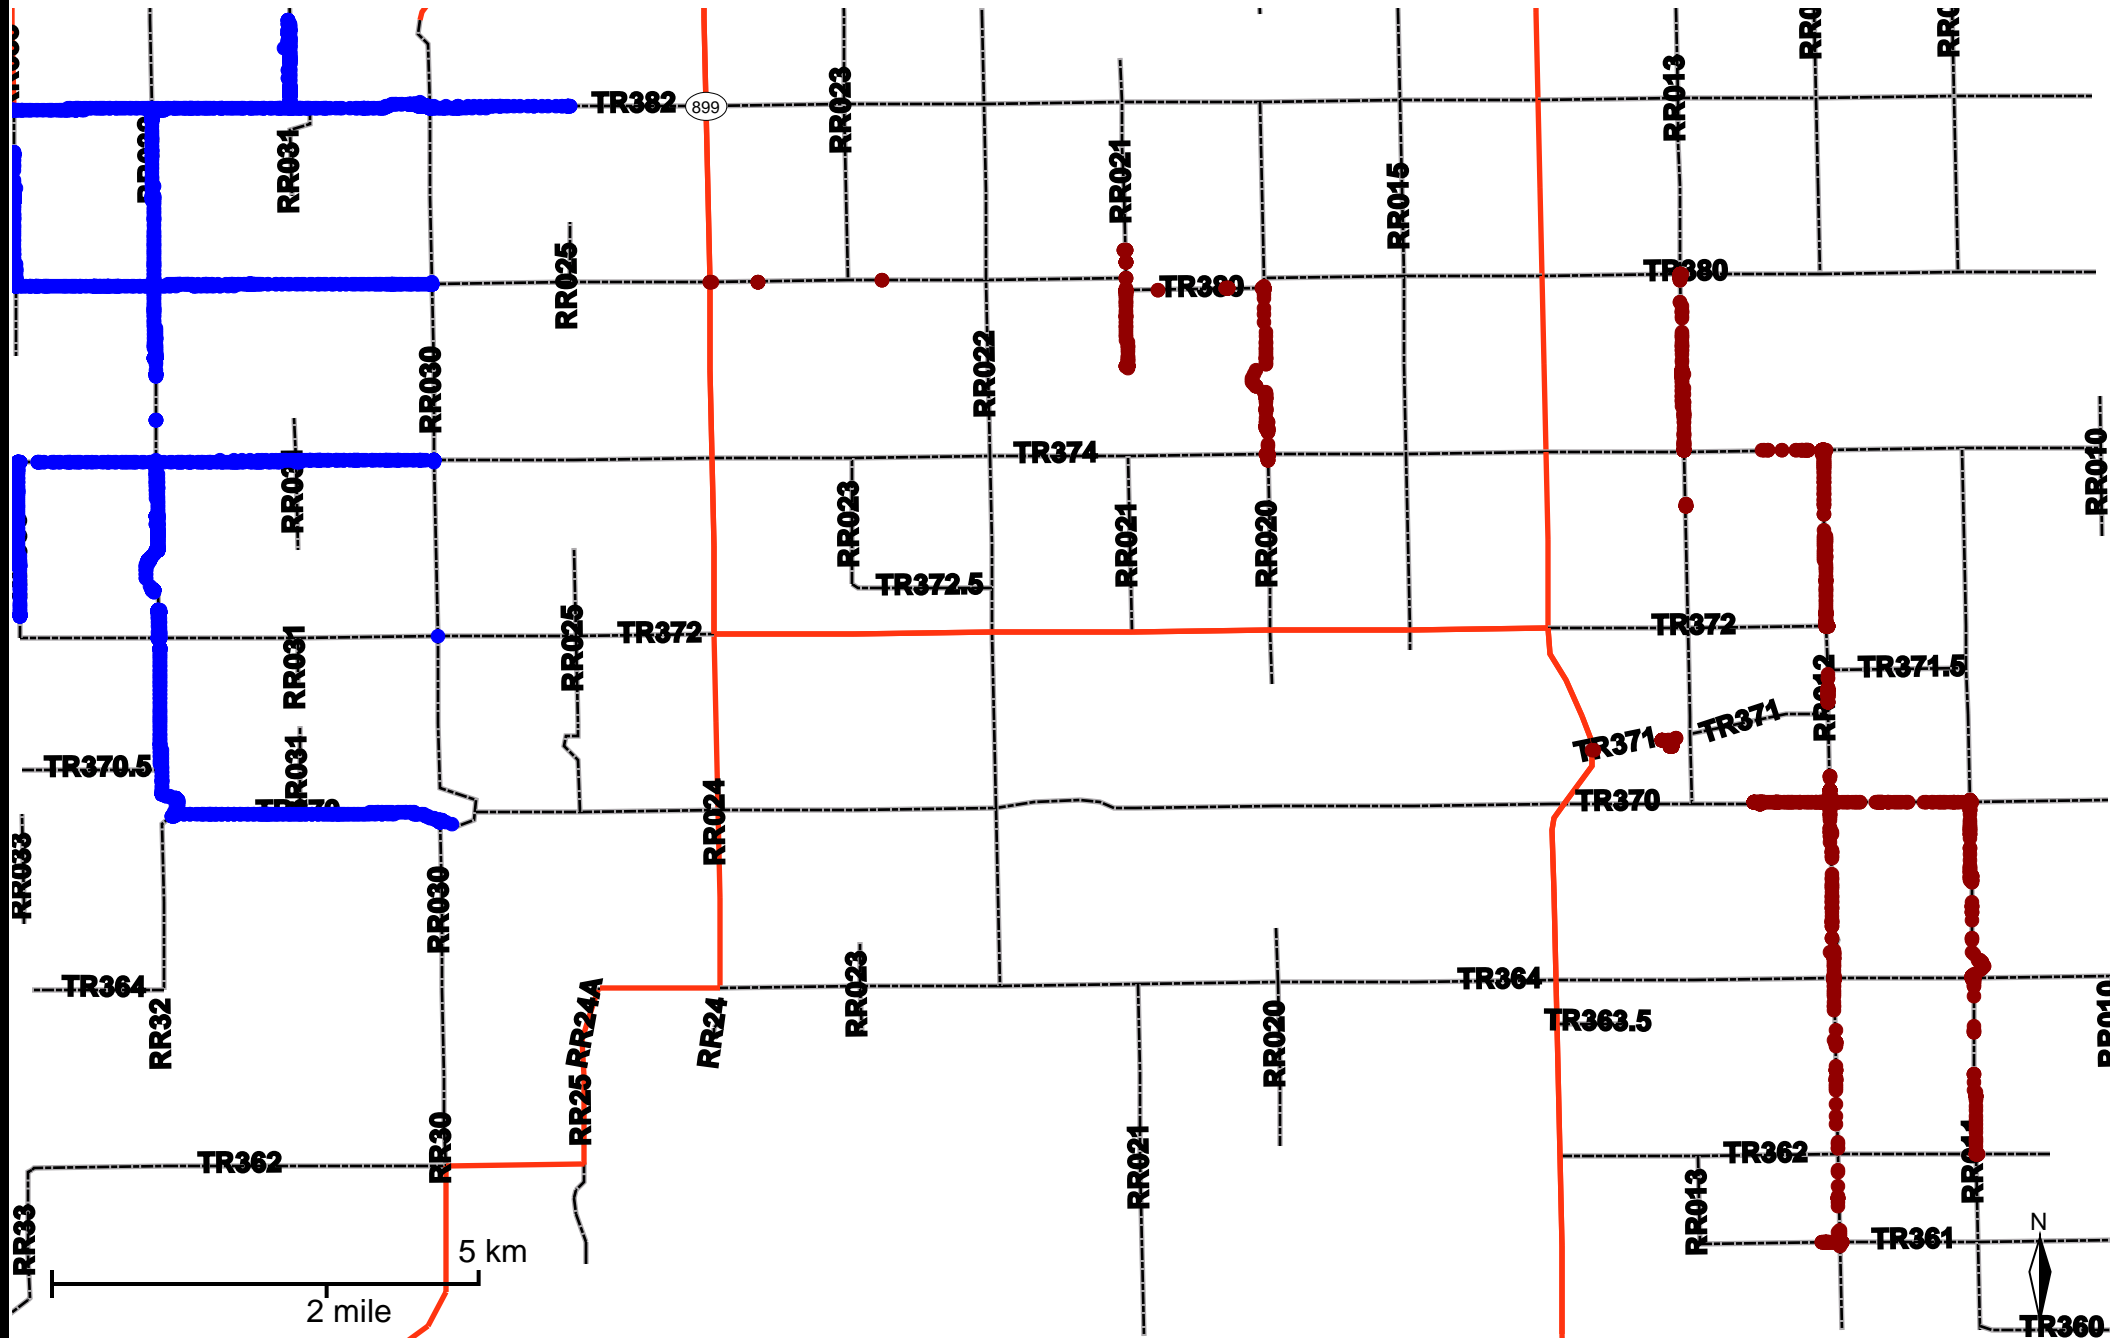

Grader Activity Weekly Report

From Date: 2020-06-22
 To Date: 2020-06-28
 Electoral Division: 1
 Total Distance(km): 141.3
 Total Time(h): 37.5
 Speed Threshold(km/h): 10