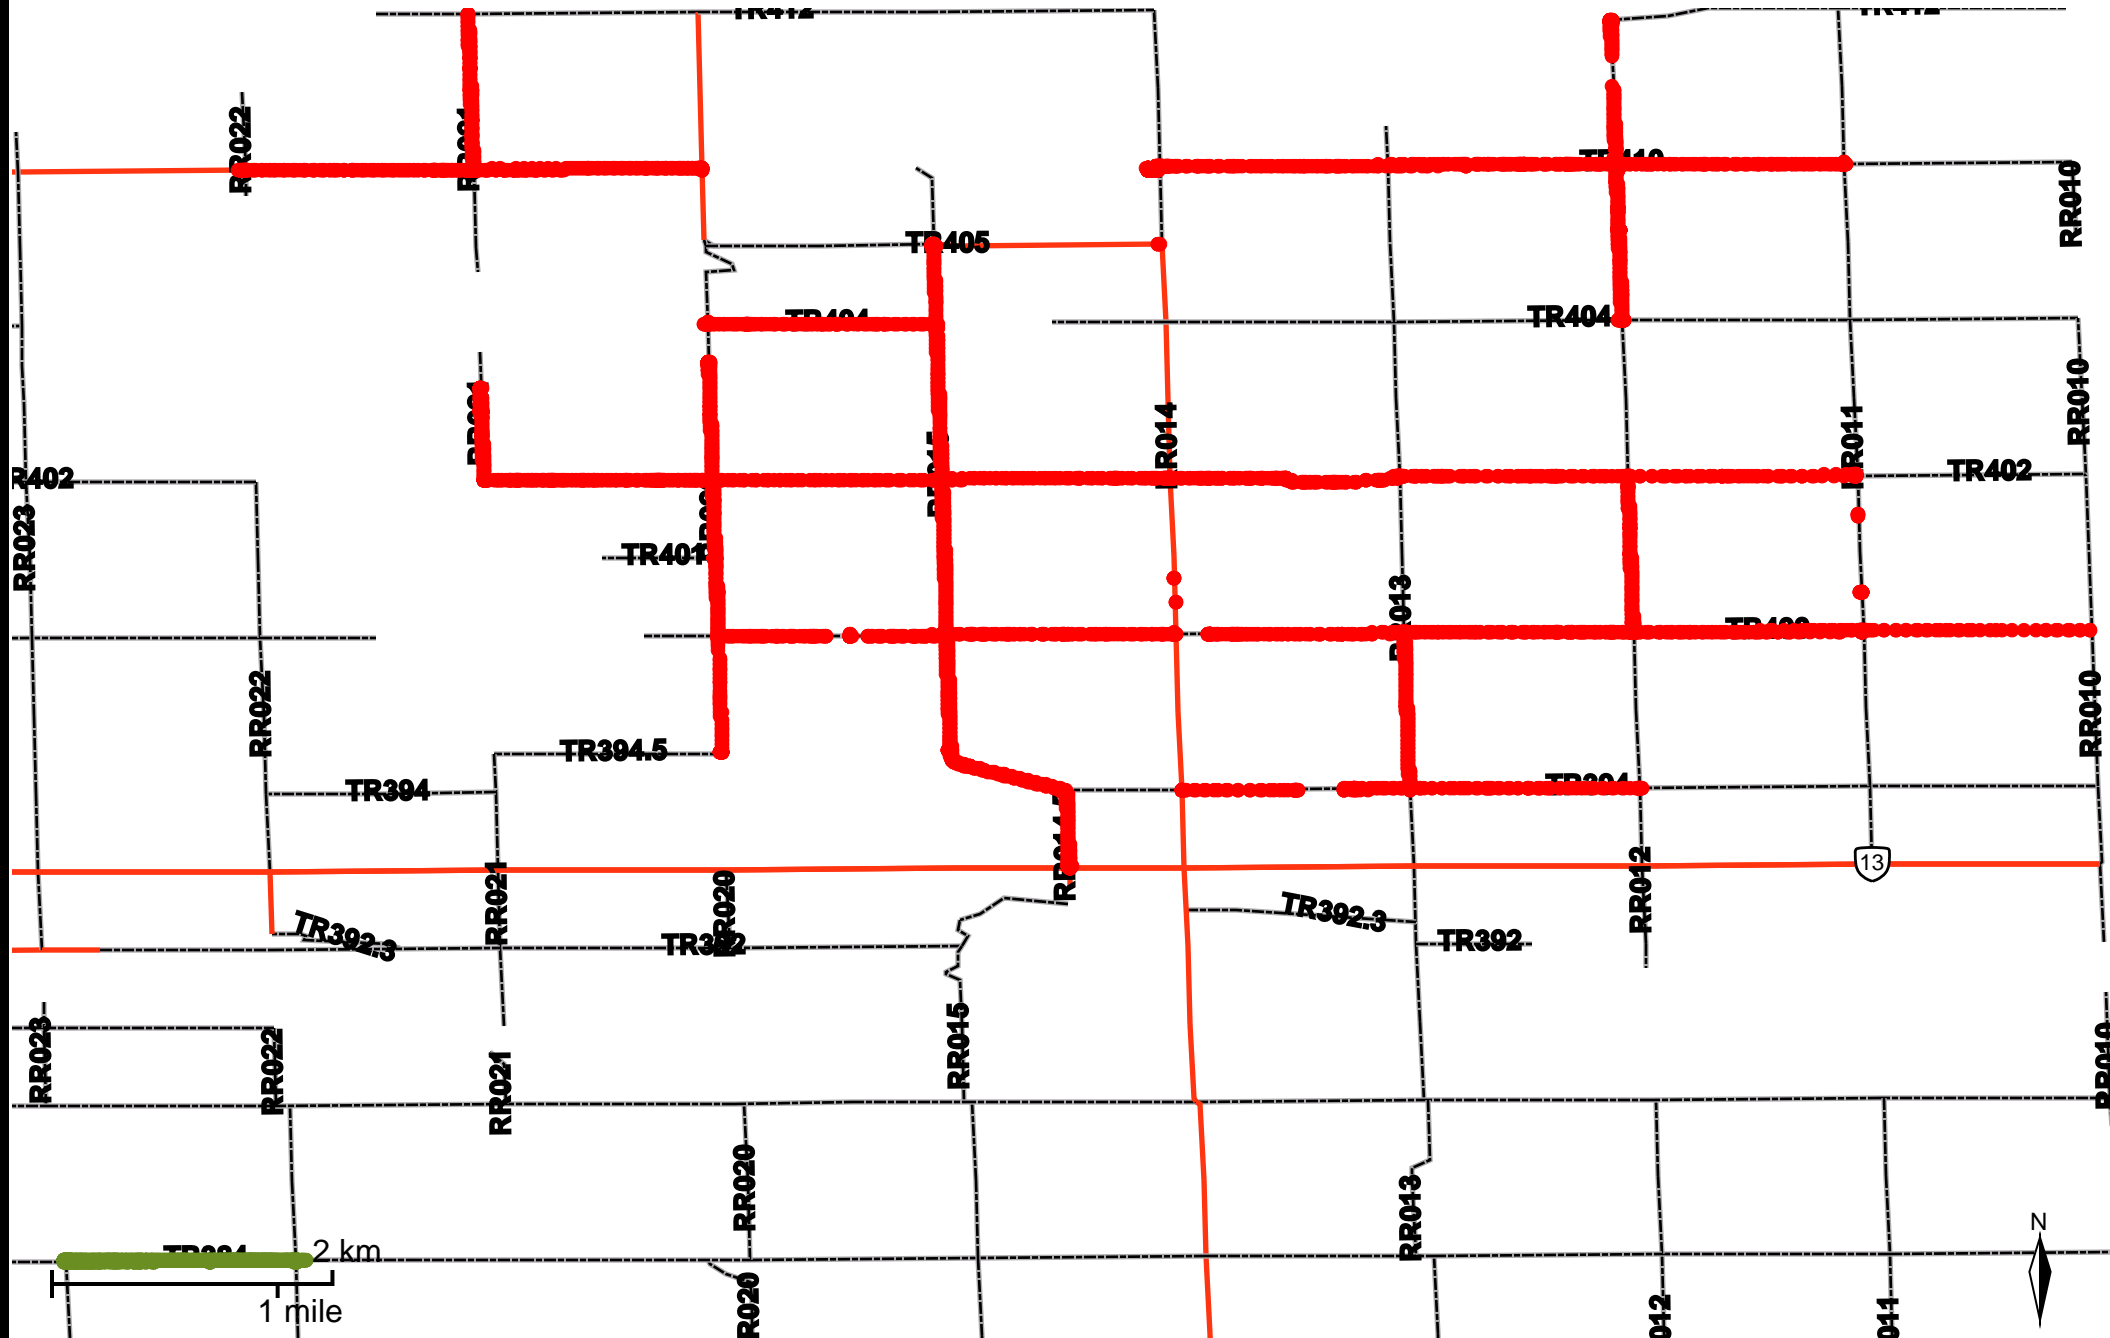

Grader Activity Weekly Report

From Date: 2020-07-13
To Date: 2020-07-19
Electoral Division: 2
Total Distance(km): 291.9
Total Time(h): 57.7
Speed Threshold(km/h): 10