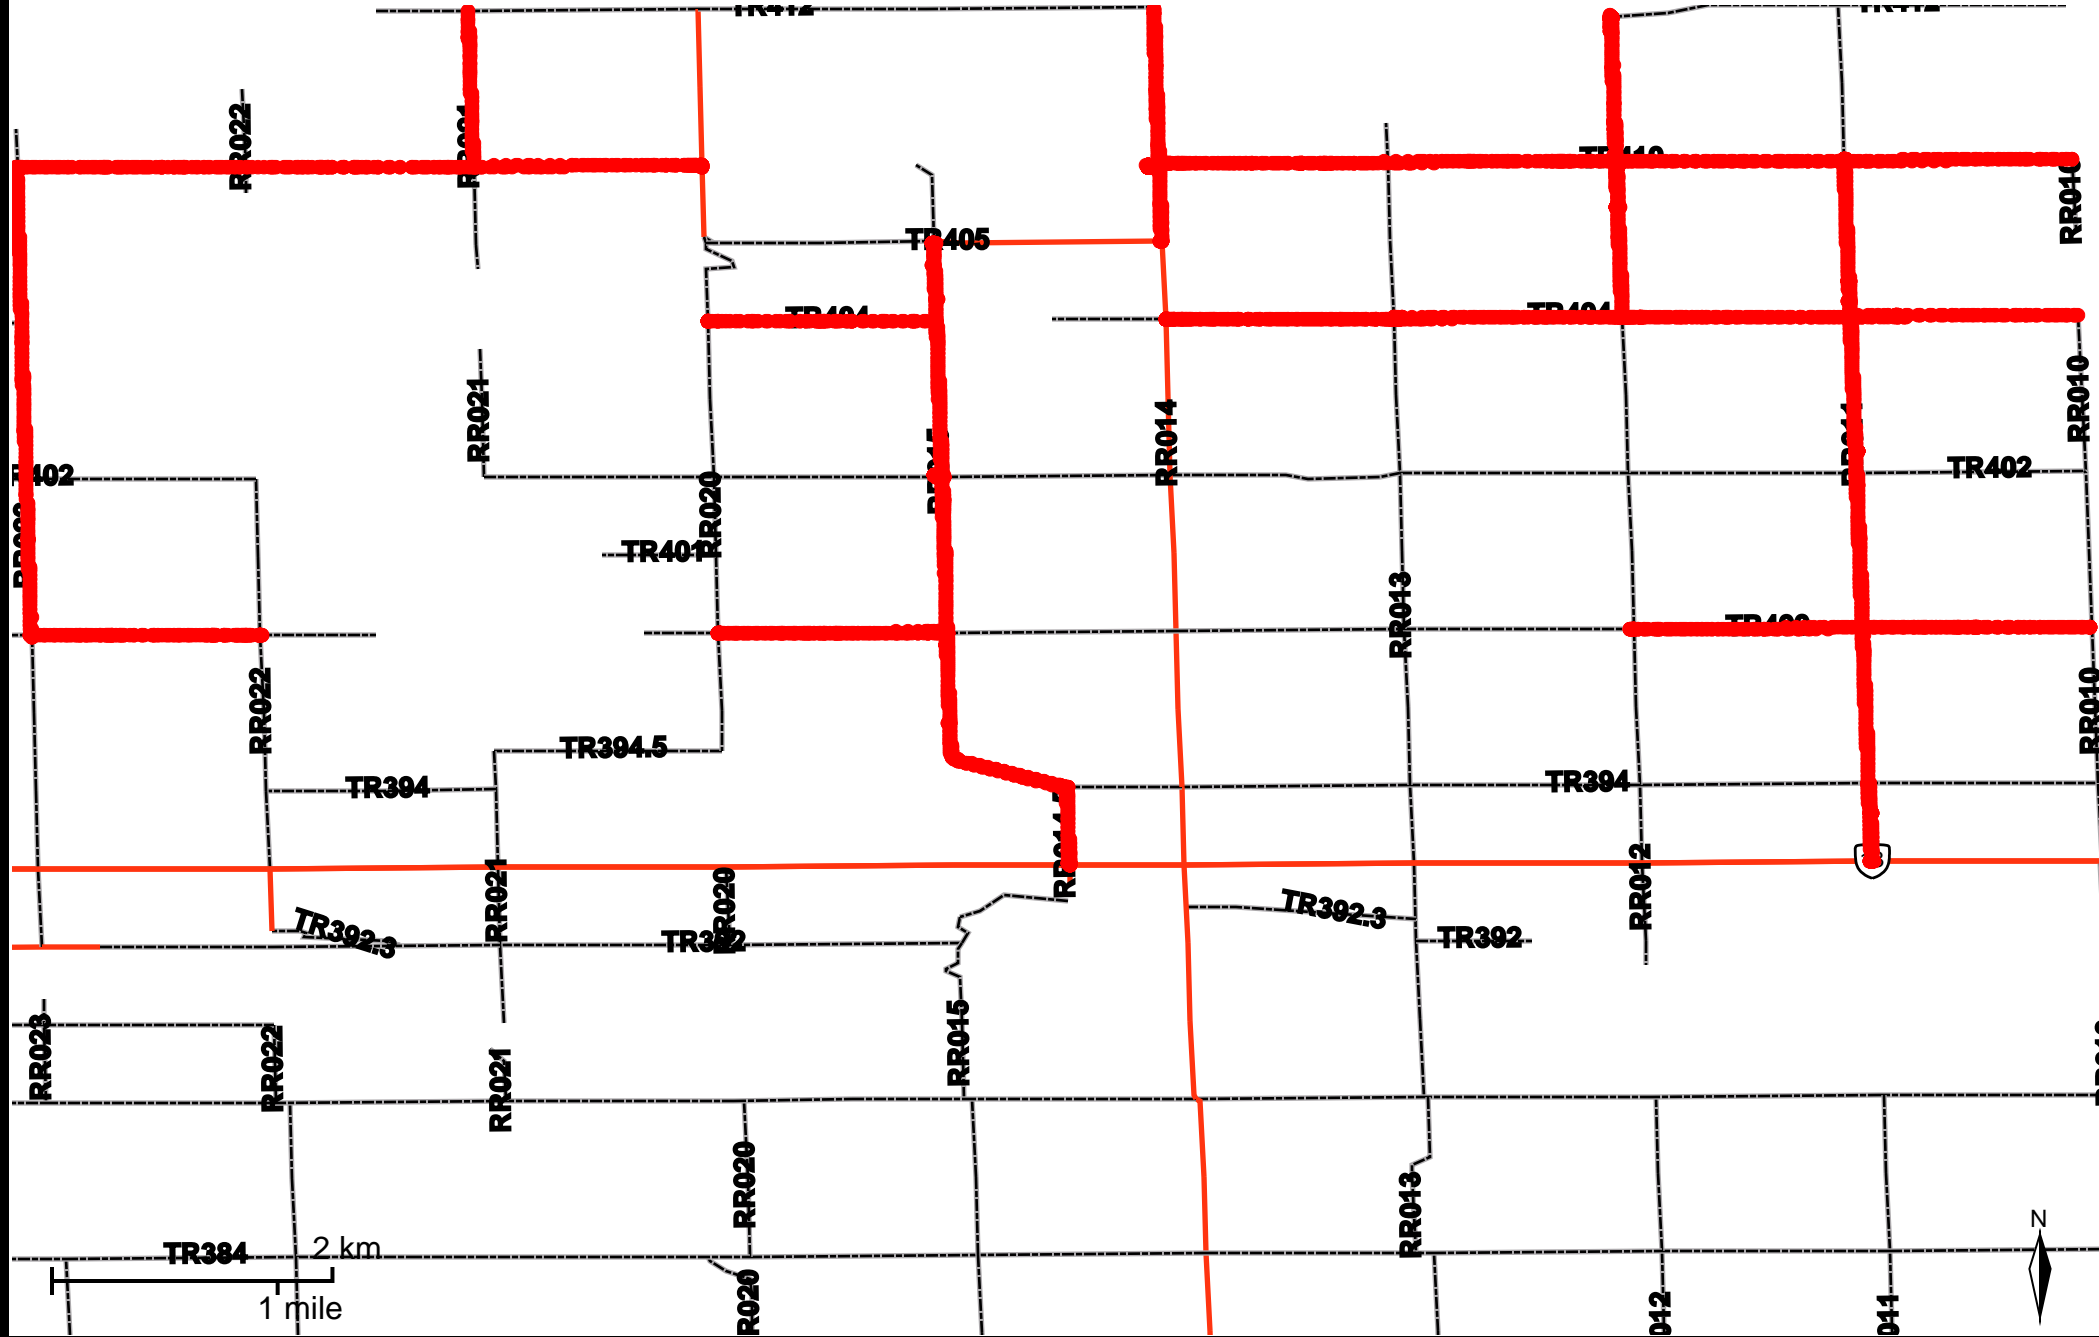

# Grader Activity Weekly Report

From Date: 2020-05-25  
To Date: 2020-05-31  
Electoral Division: 2  
Total Distance(km): 293.7  
Total Time(h): 54.1  
Speed Threshold(km/h): 10