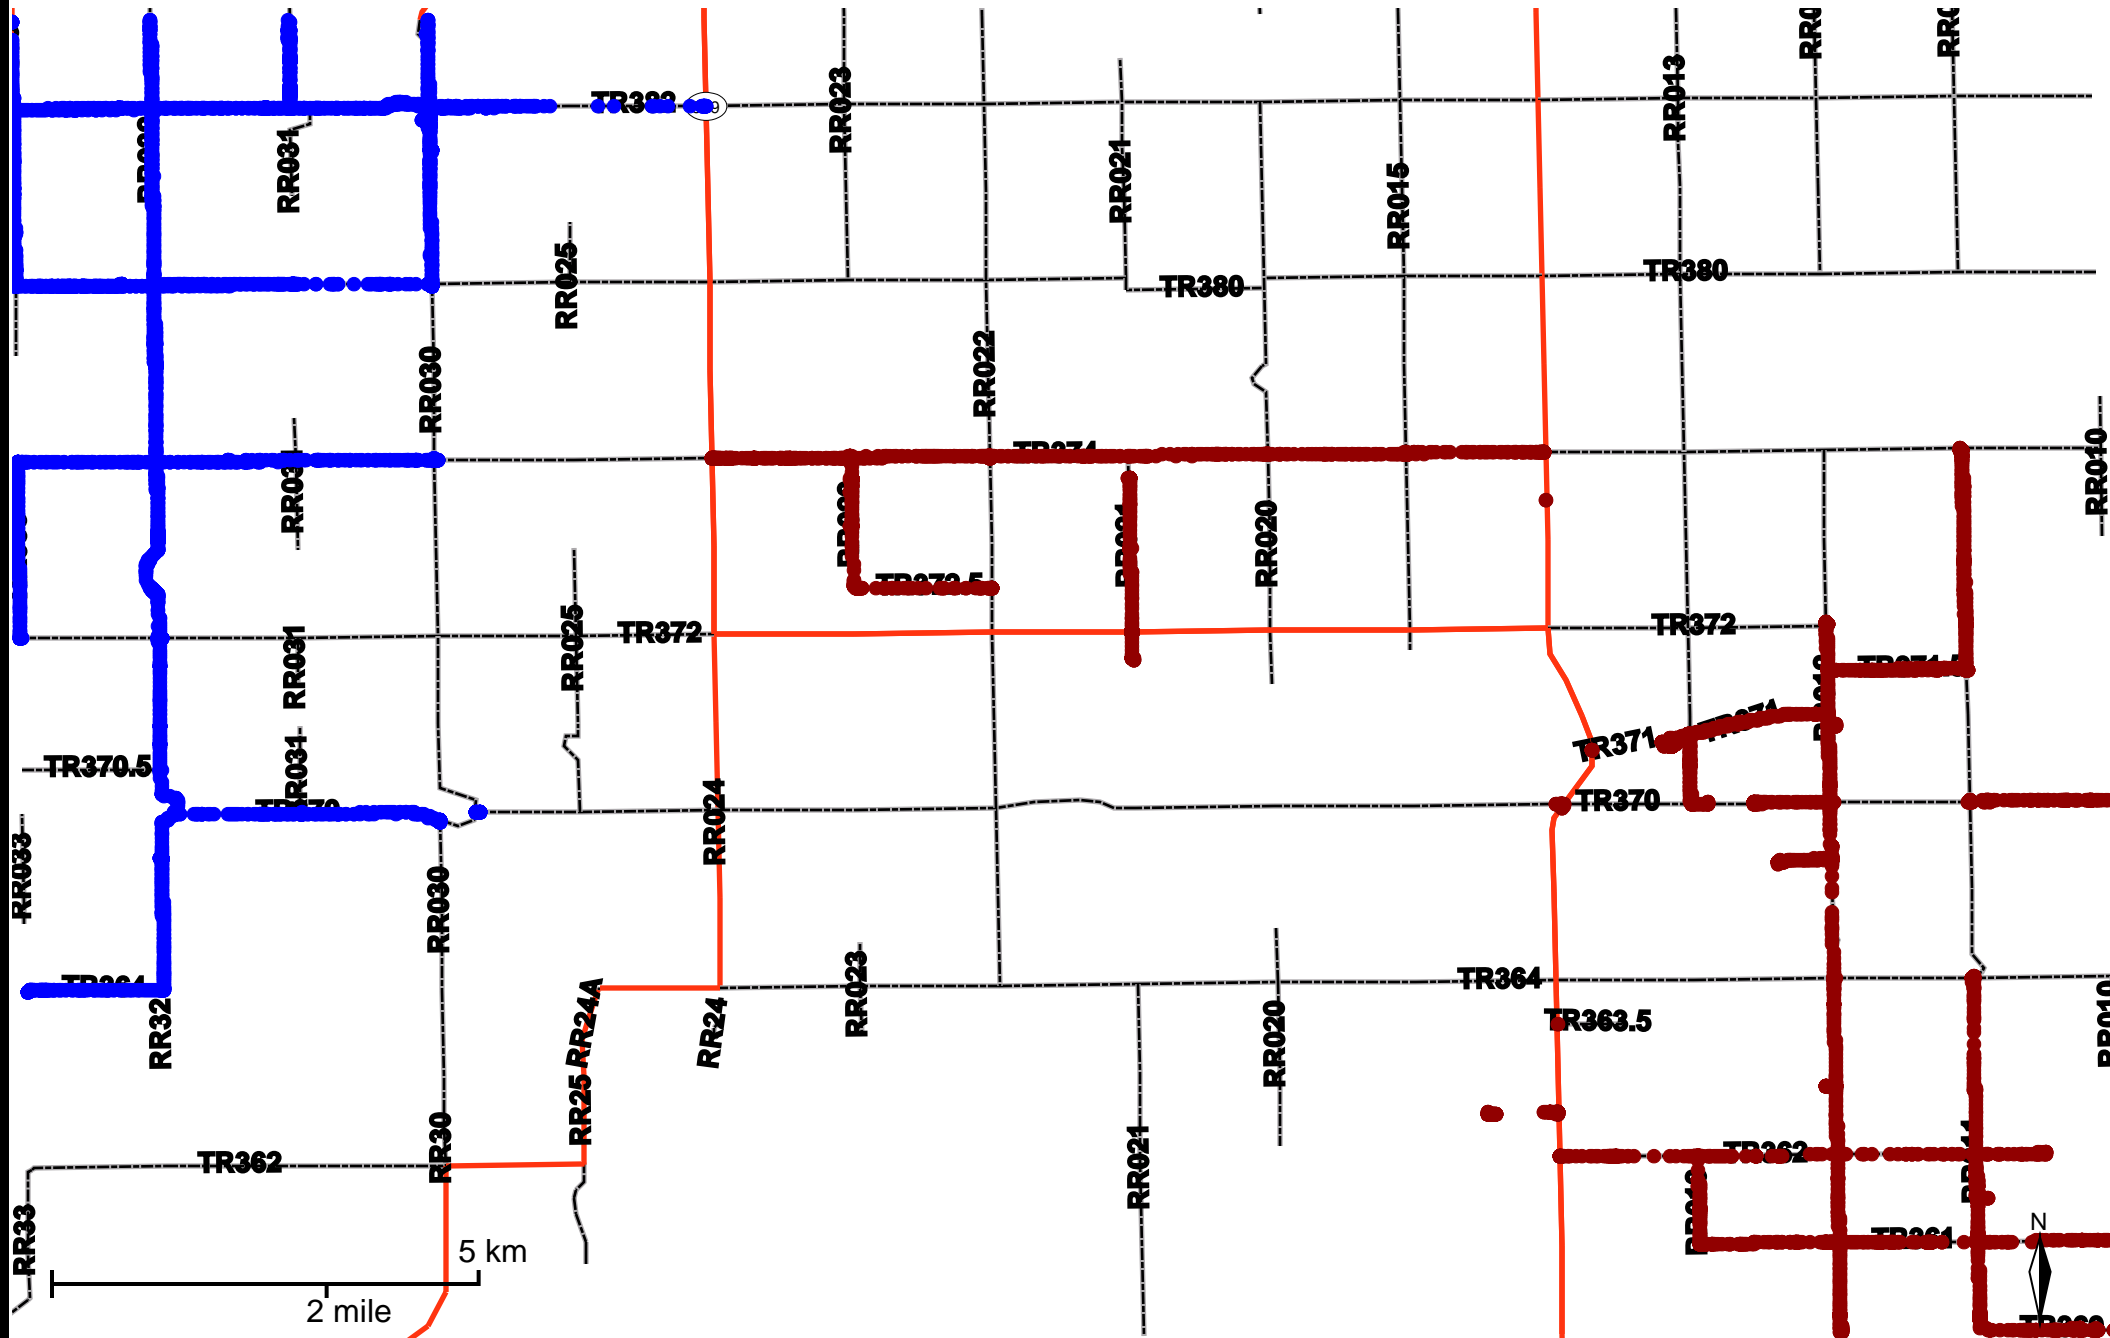

# Grader Activity Weekly Report

From Date: 2020-05-25  
To Date: 2020-05-31  
Electoral Division: 1  
Total Distance(km): 279.7  
Total Time(h): 77.6  
Speed Threshold(km/h): 10