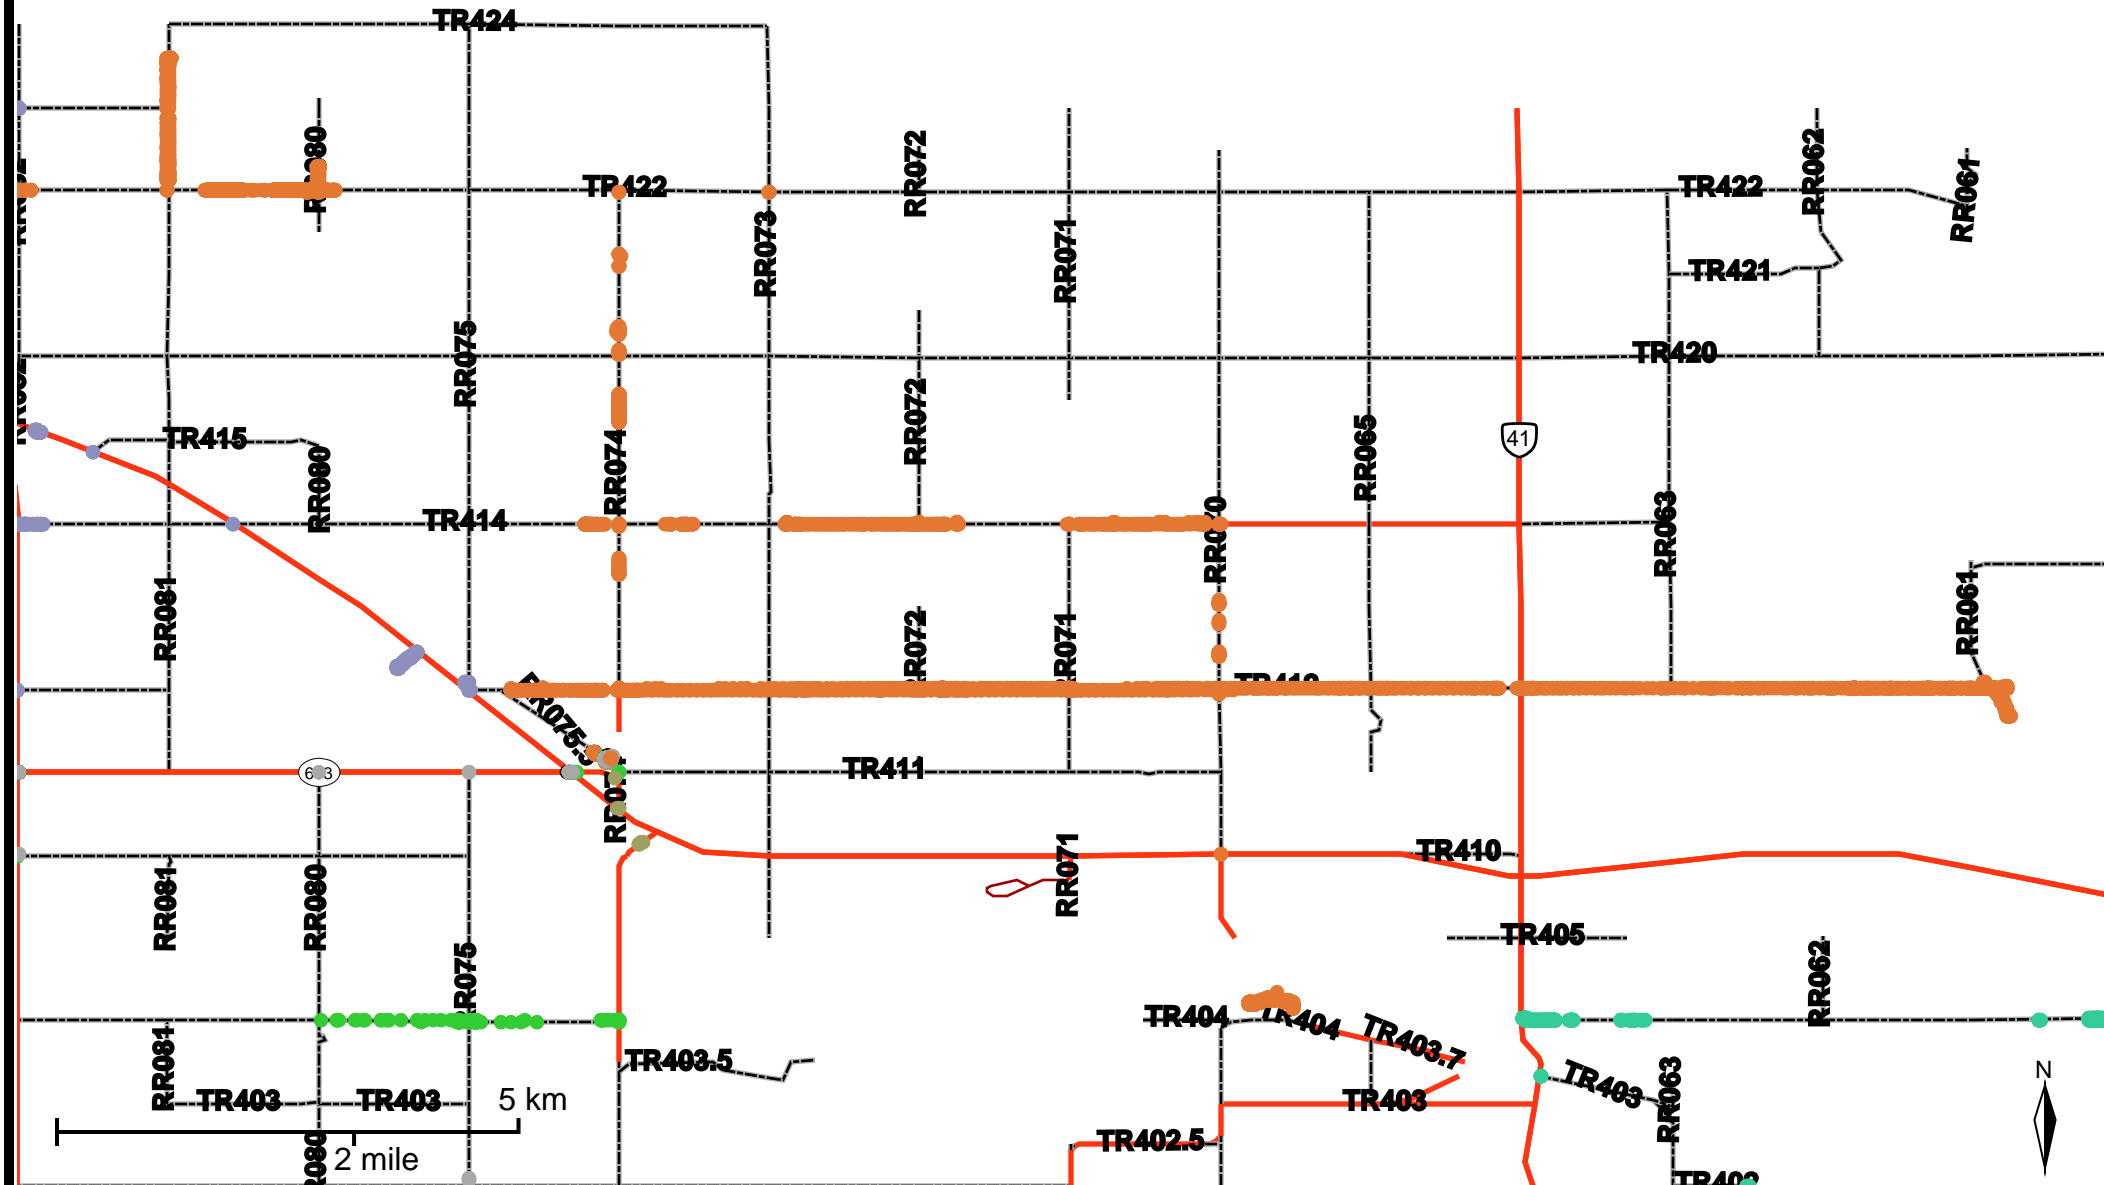

# Grader Activity Weekly Report

From Date: 2020-06-01  
 To Date: 2020-06-07  
 Electoral Division: 6  
 Total Distance(km): 207.6  
 Total Time(h): 126.5  
 Speed Threshold(km/h): 10

5 km  
 2 mile