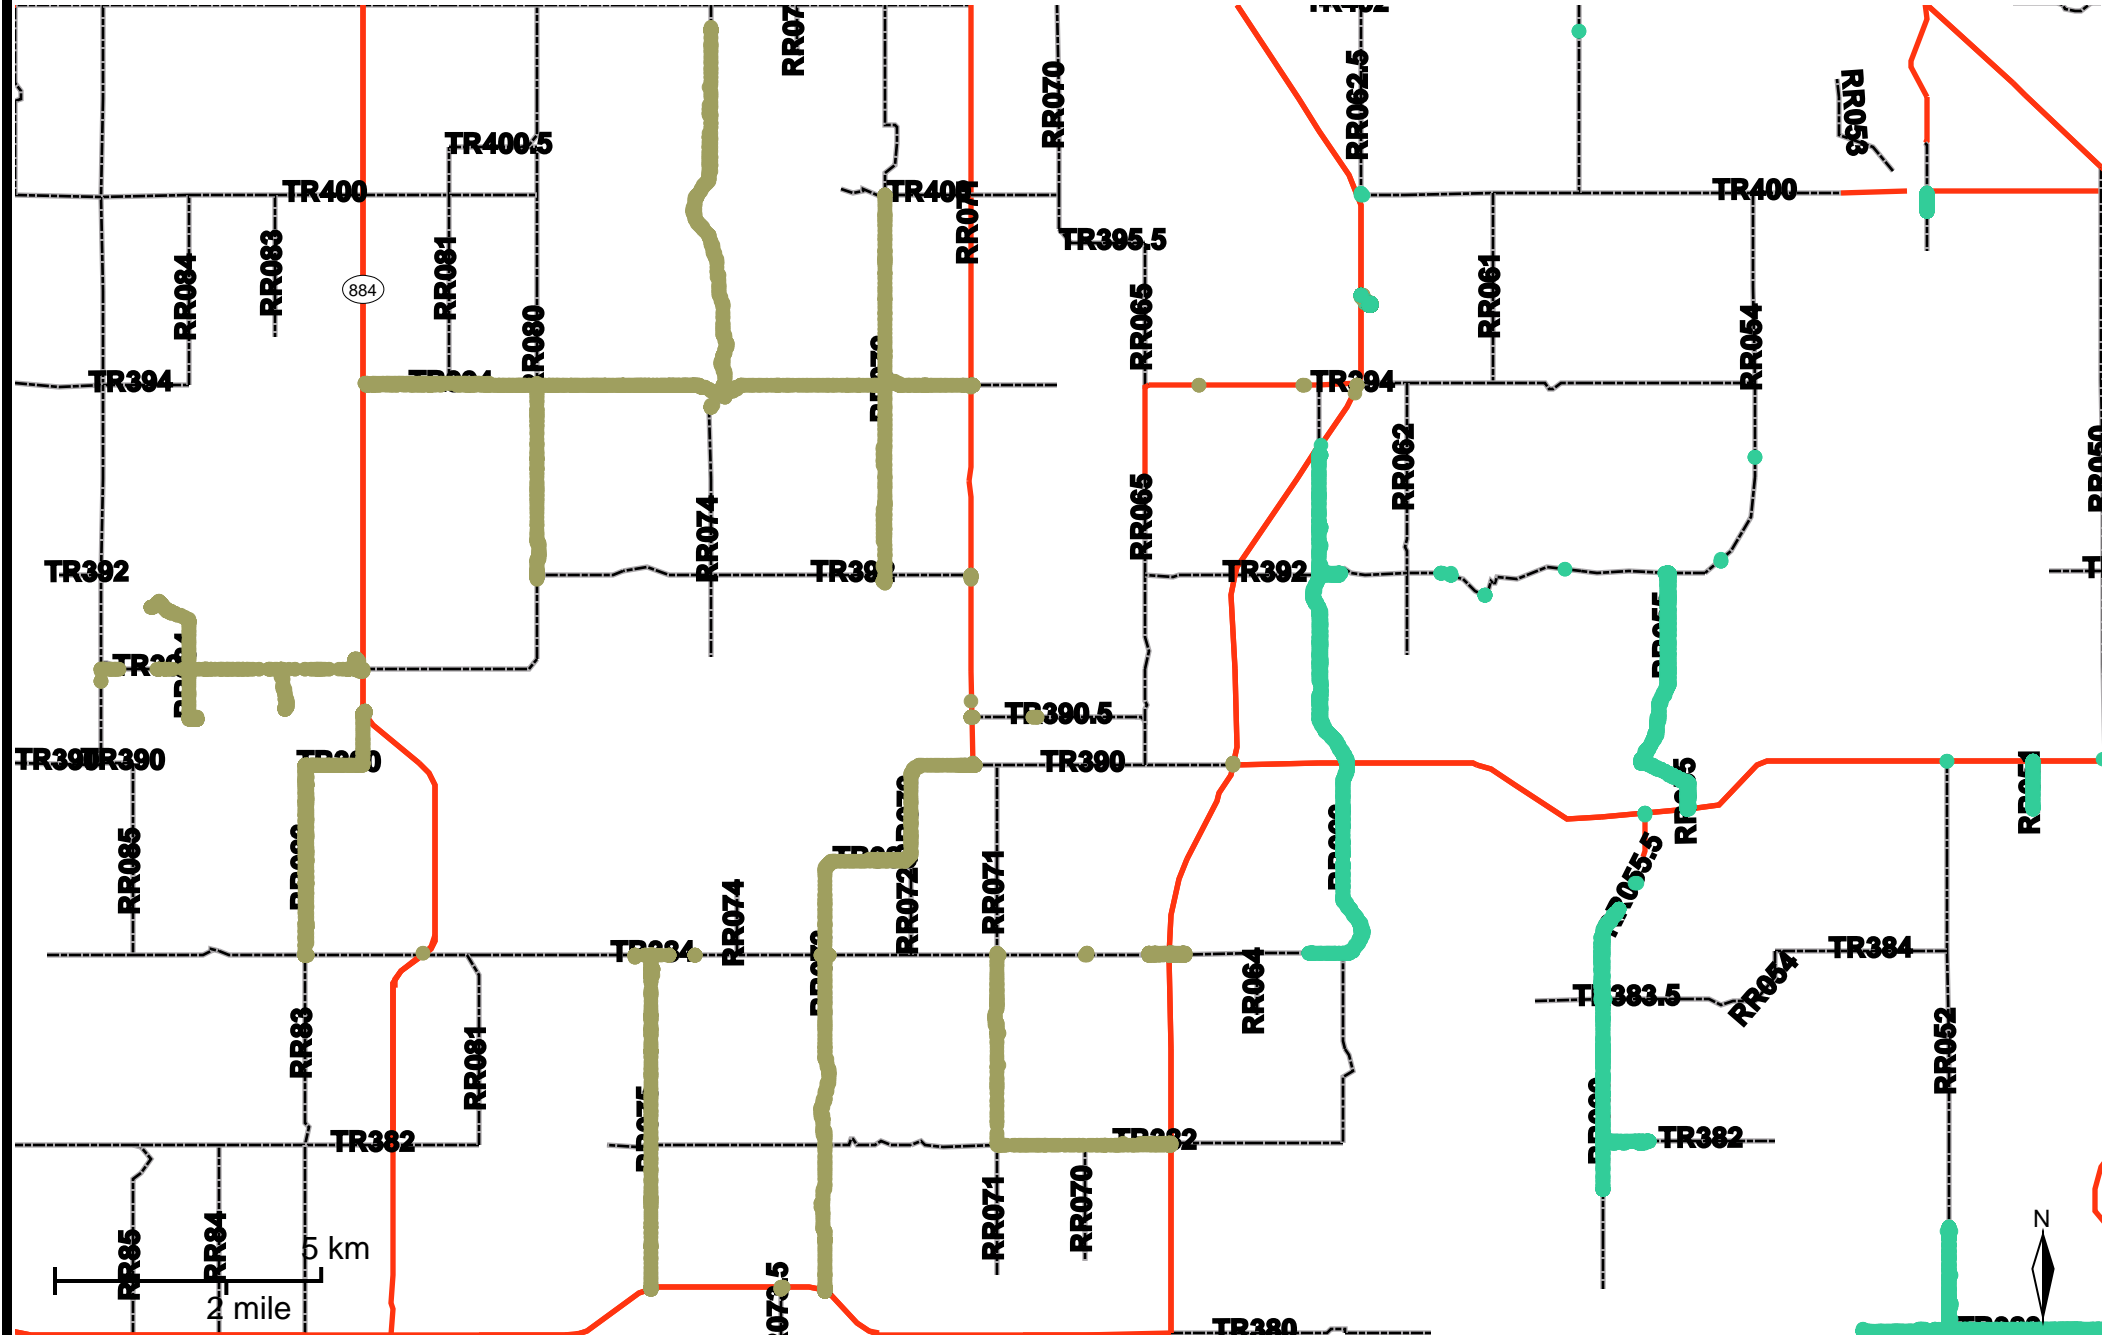

Grader Activity Weekly Report

From Date: 2020-06-01
To Date: 2020-06-07
Electoral Division: 5
Total Distance(km): 343.1
Total Time(h): 67.9
Speed Threshold(km/h): 10