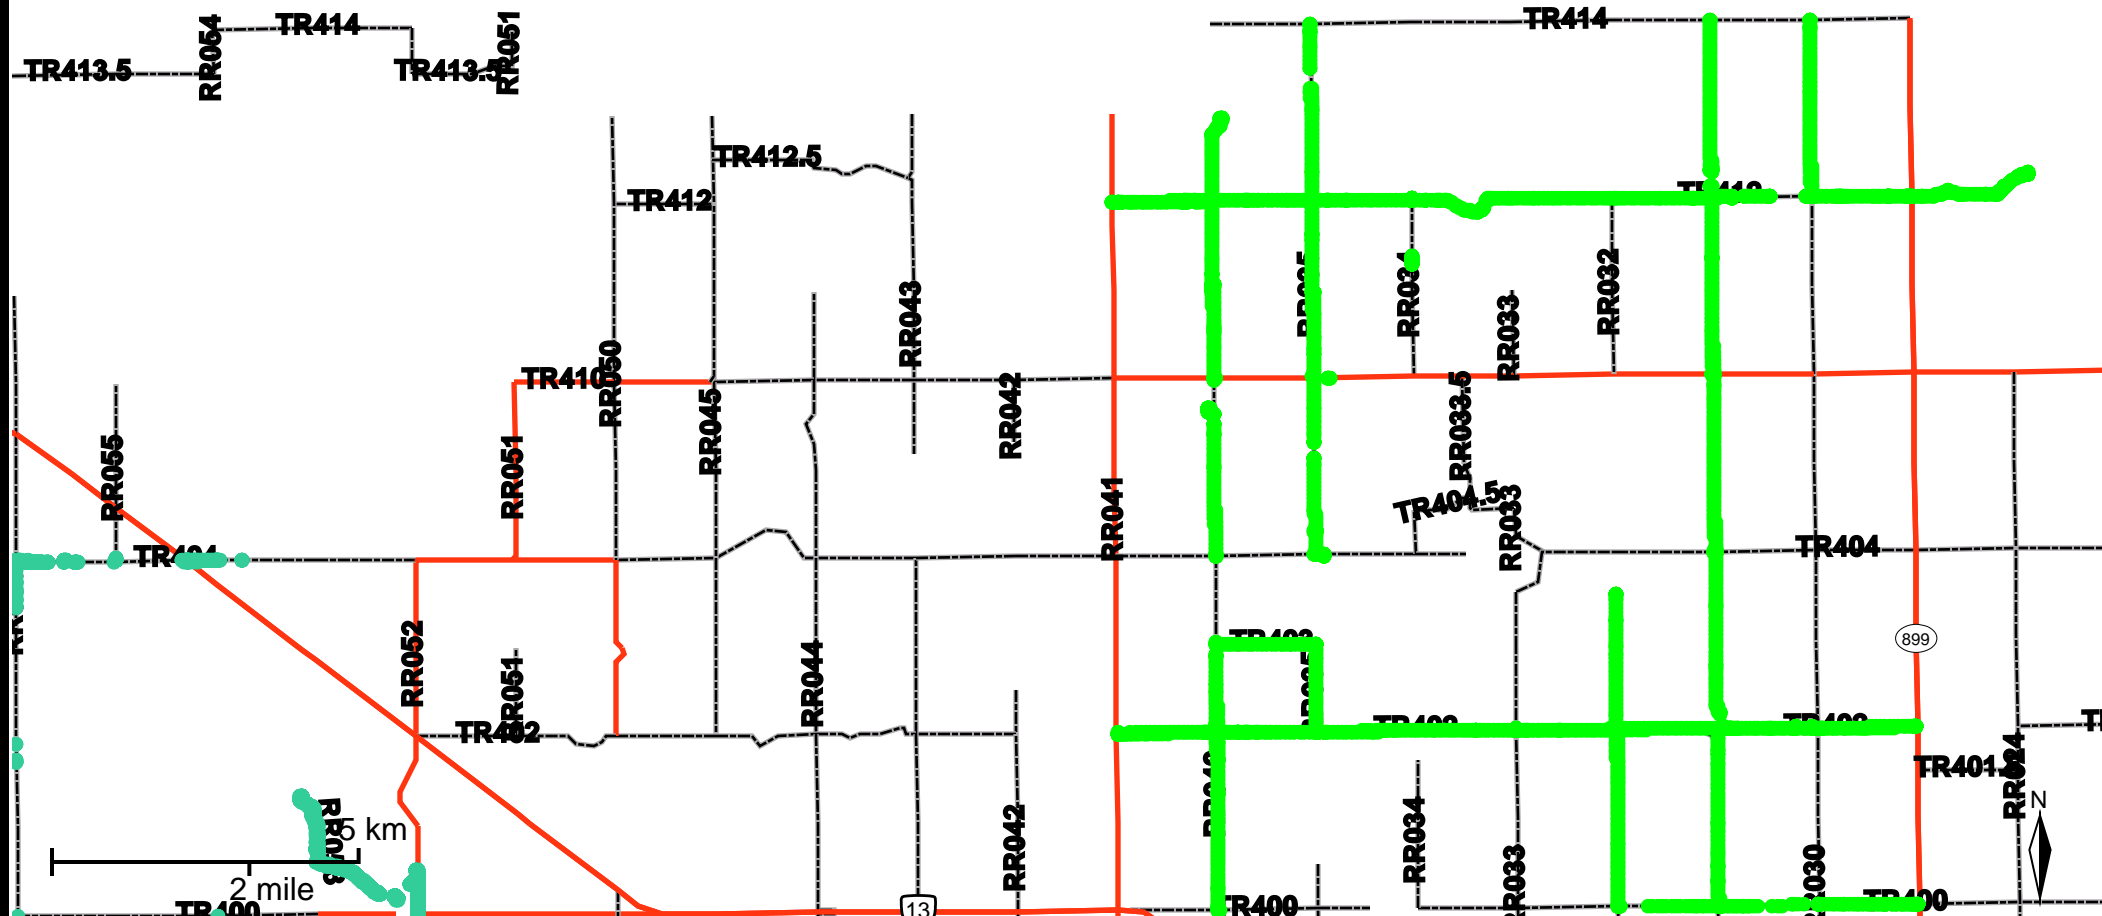

Grader Activity Weekly Report

From Date: 2020-06-01
To Date: 2020-06-07
Electoral Division: 4
Total Distance(km): 271.1
Total Time(h): 38.6
Speed Threshold(km/h): 10