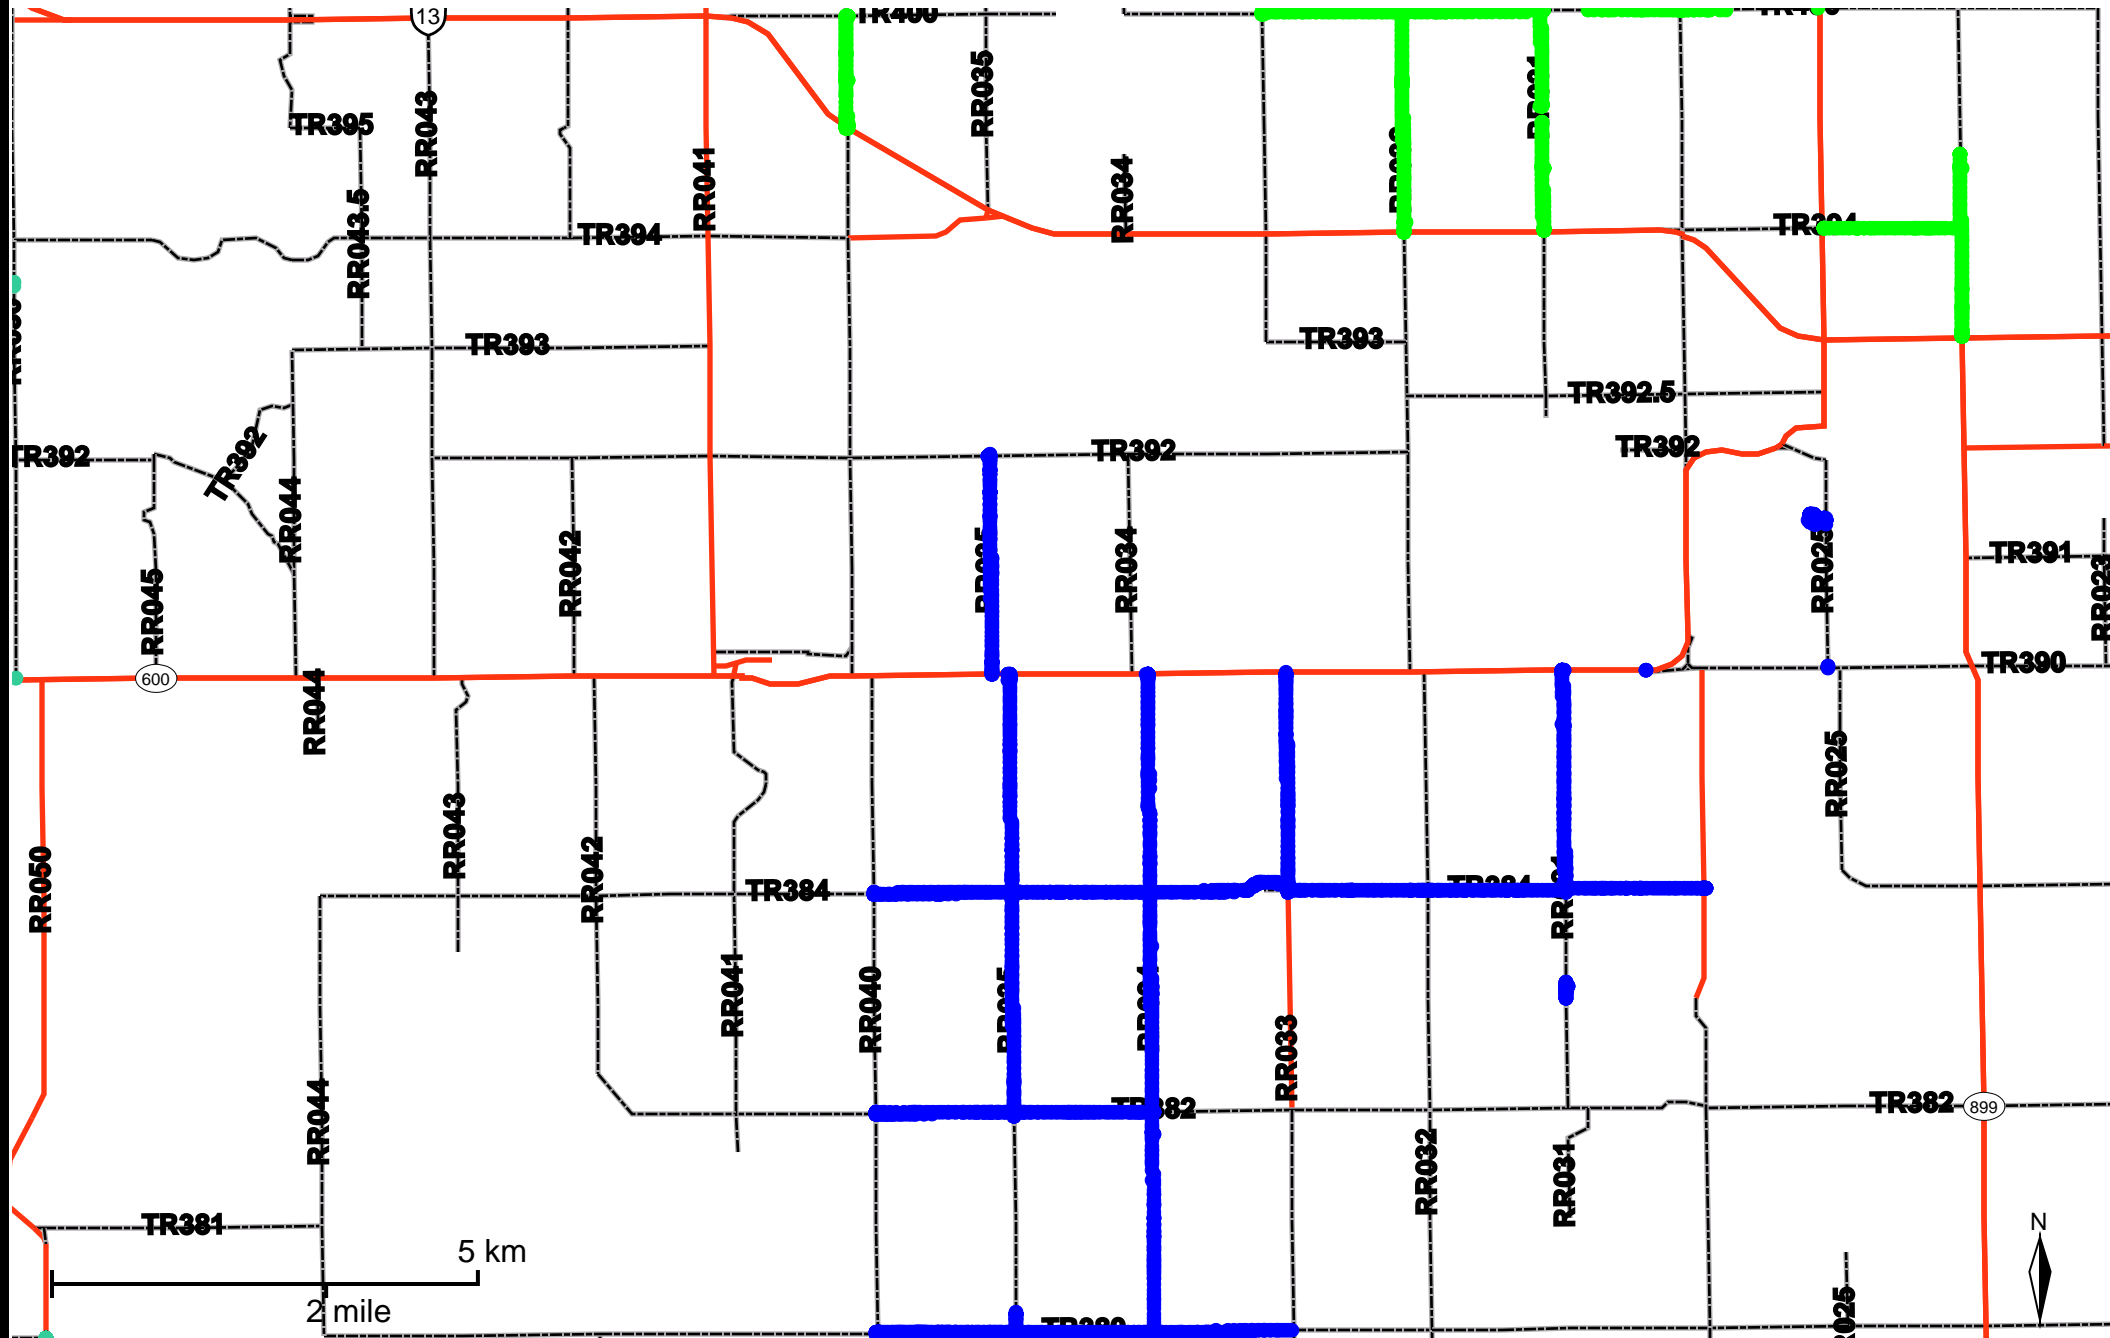

Grader Activity Weekly Report

From Date: 2020-06-01
To Date: 2020-06-07
Electoral Division: 3
Total Distance(km): 183.6
Total Time(h): 27.1
Speed Threshold(km/h): 10