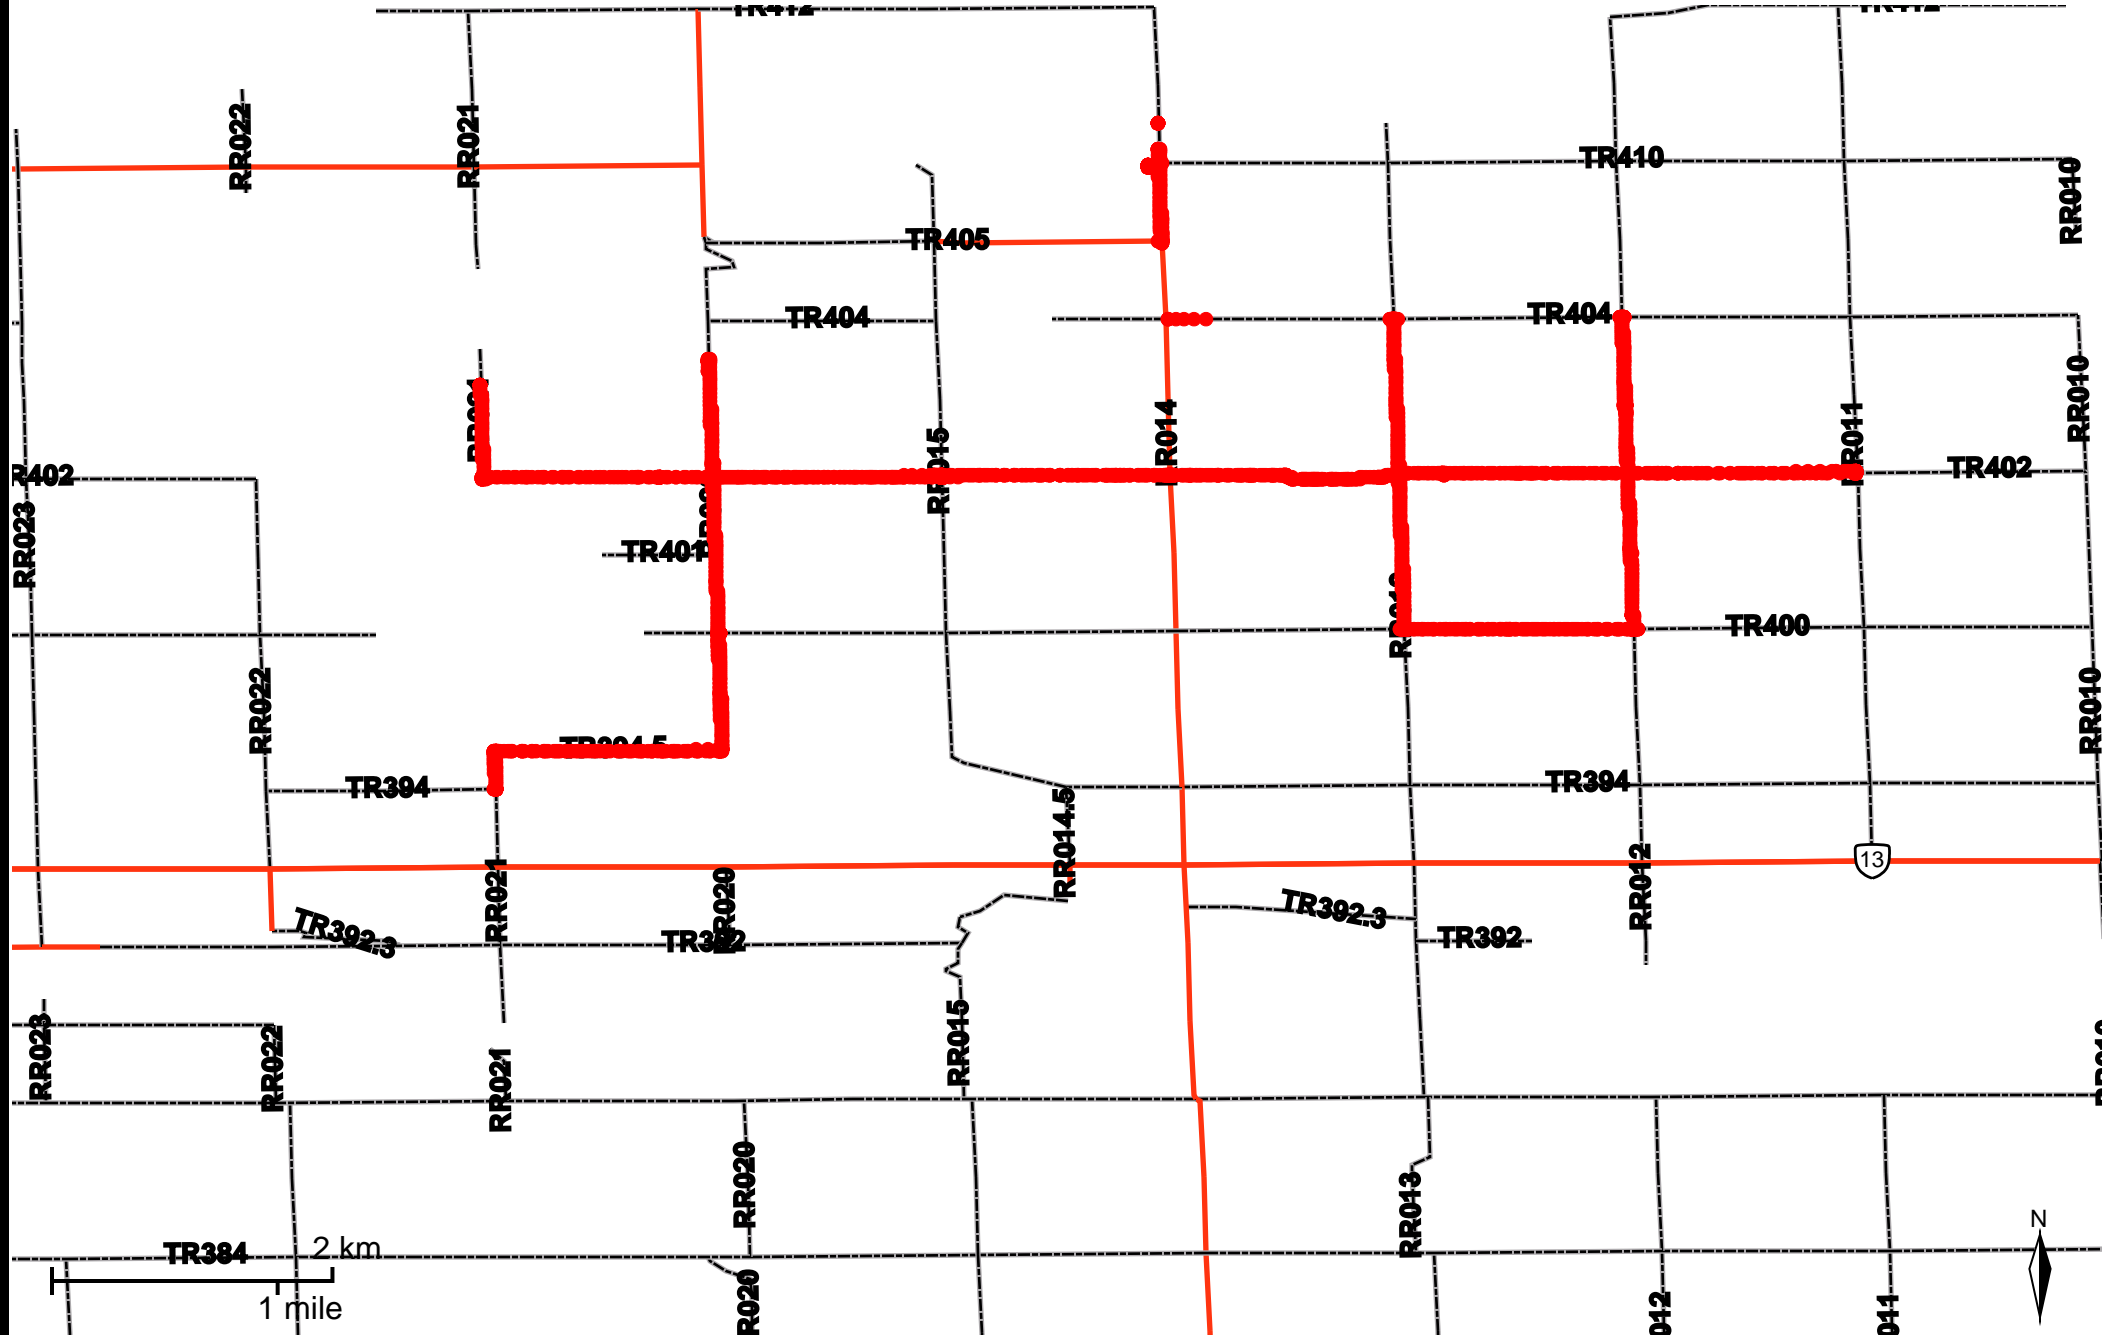

Grader Activity Weekly Report

From Date: 2020-06-01
To Date: 2020-06-07
Electoral Division: 2
Total Distance(km): 134.9
Total Time(h): 17.2
Speed Threshold(km/h): 10