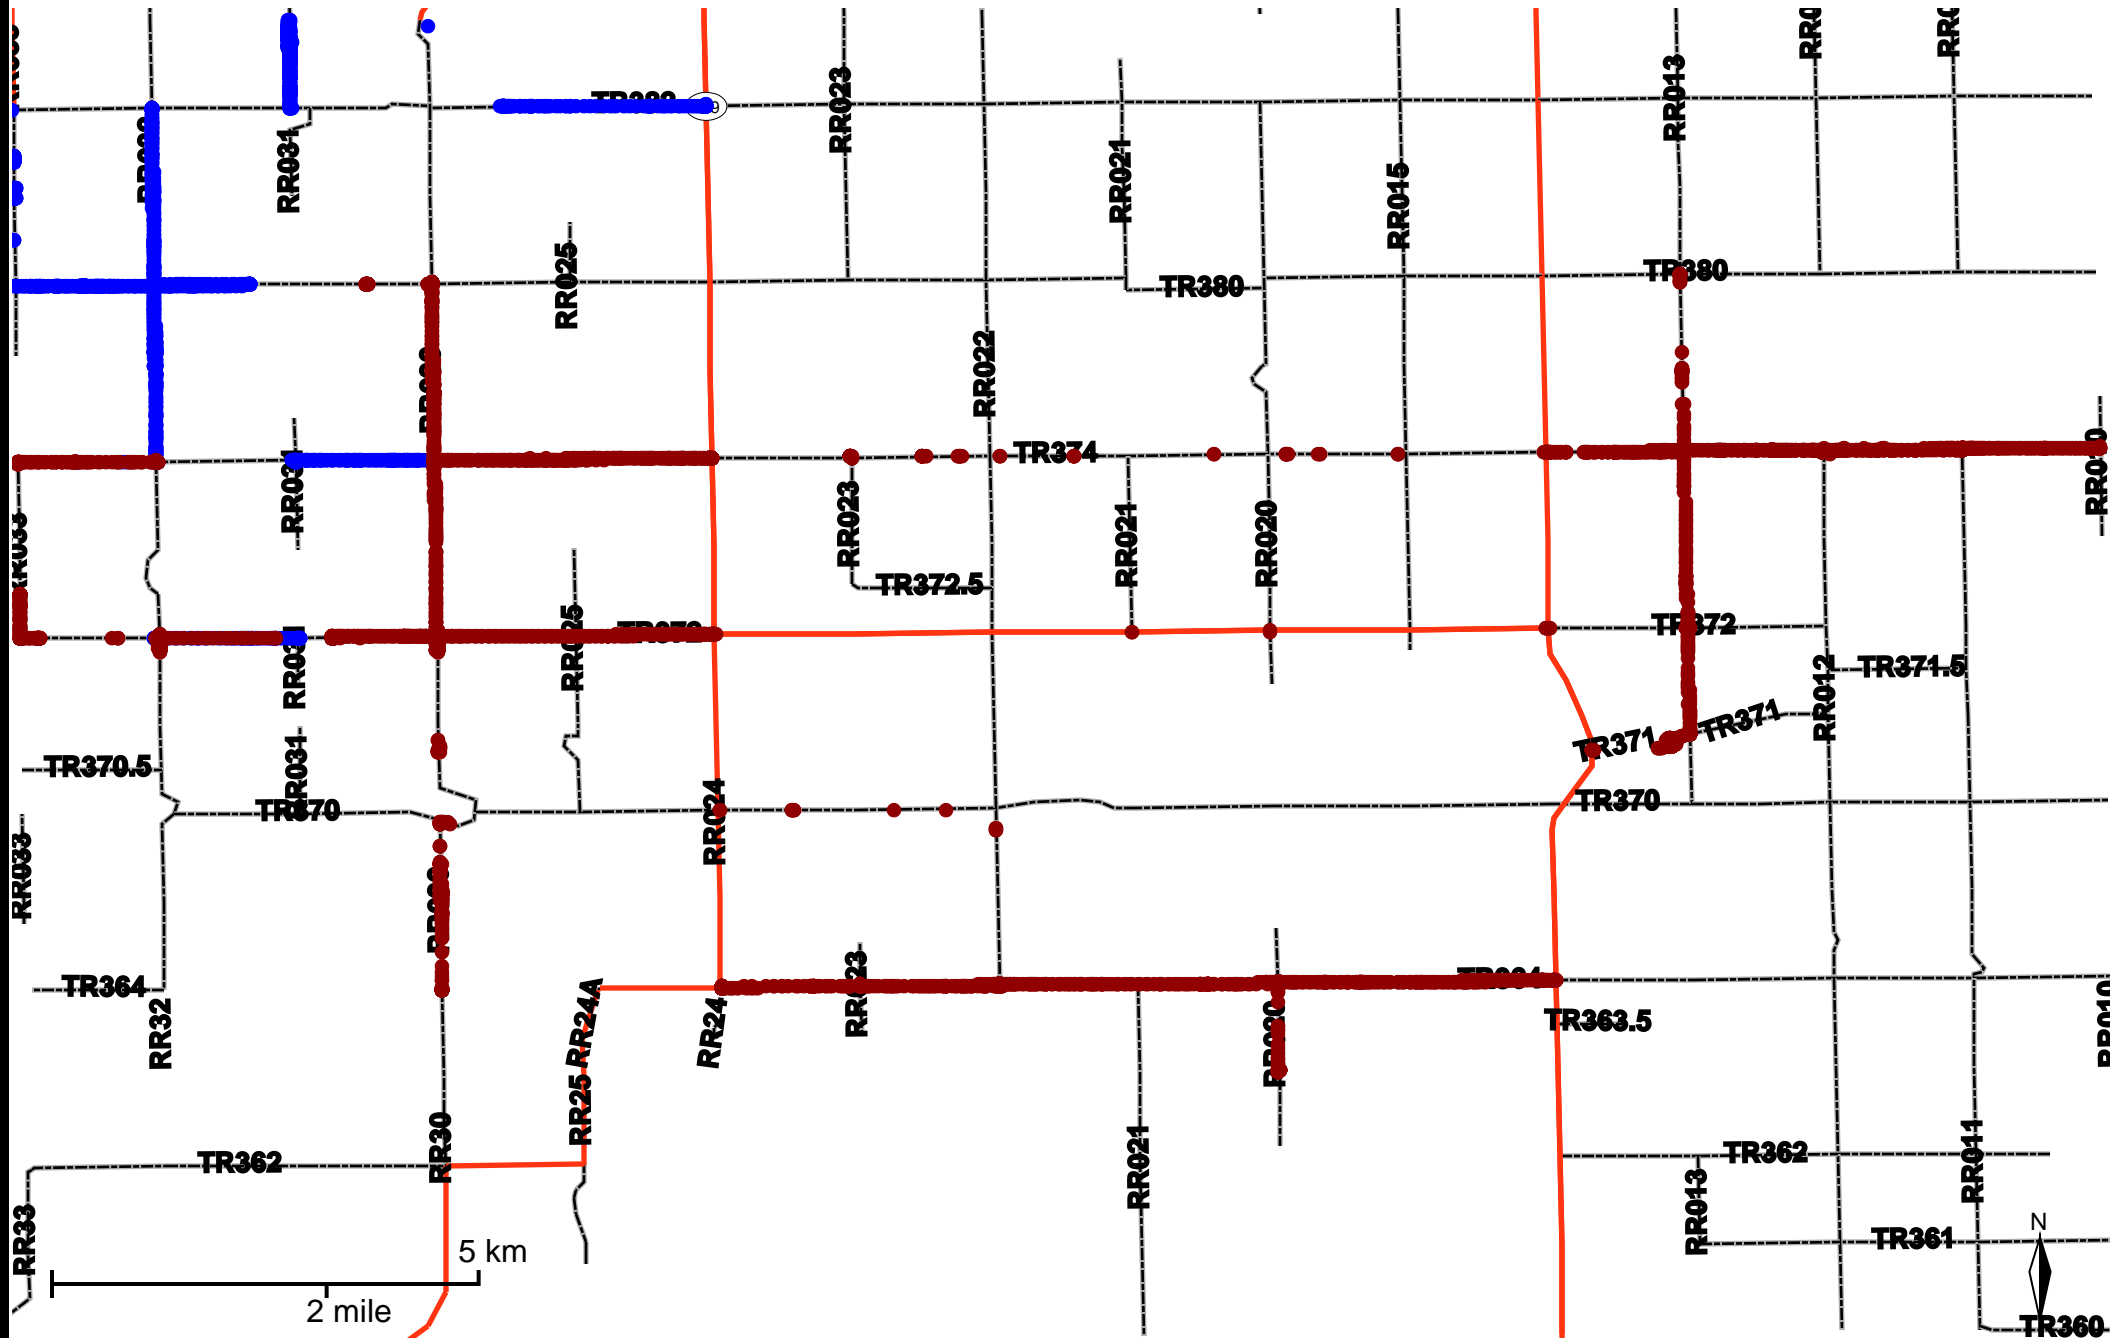

Grader Activity Weekly Report

From Date: 2020-06-01
 To Date: 2020-06-07
 Electoral Division: 1
 Total Distance(km): 174.9
 Total Time(h): 32.5
 Speed Threshold(km/h): 10