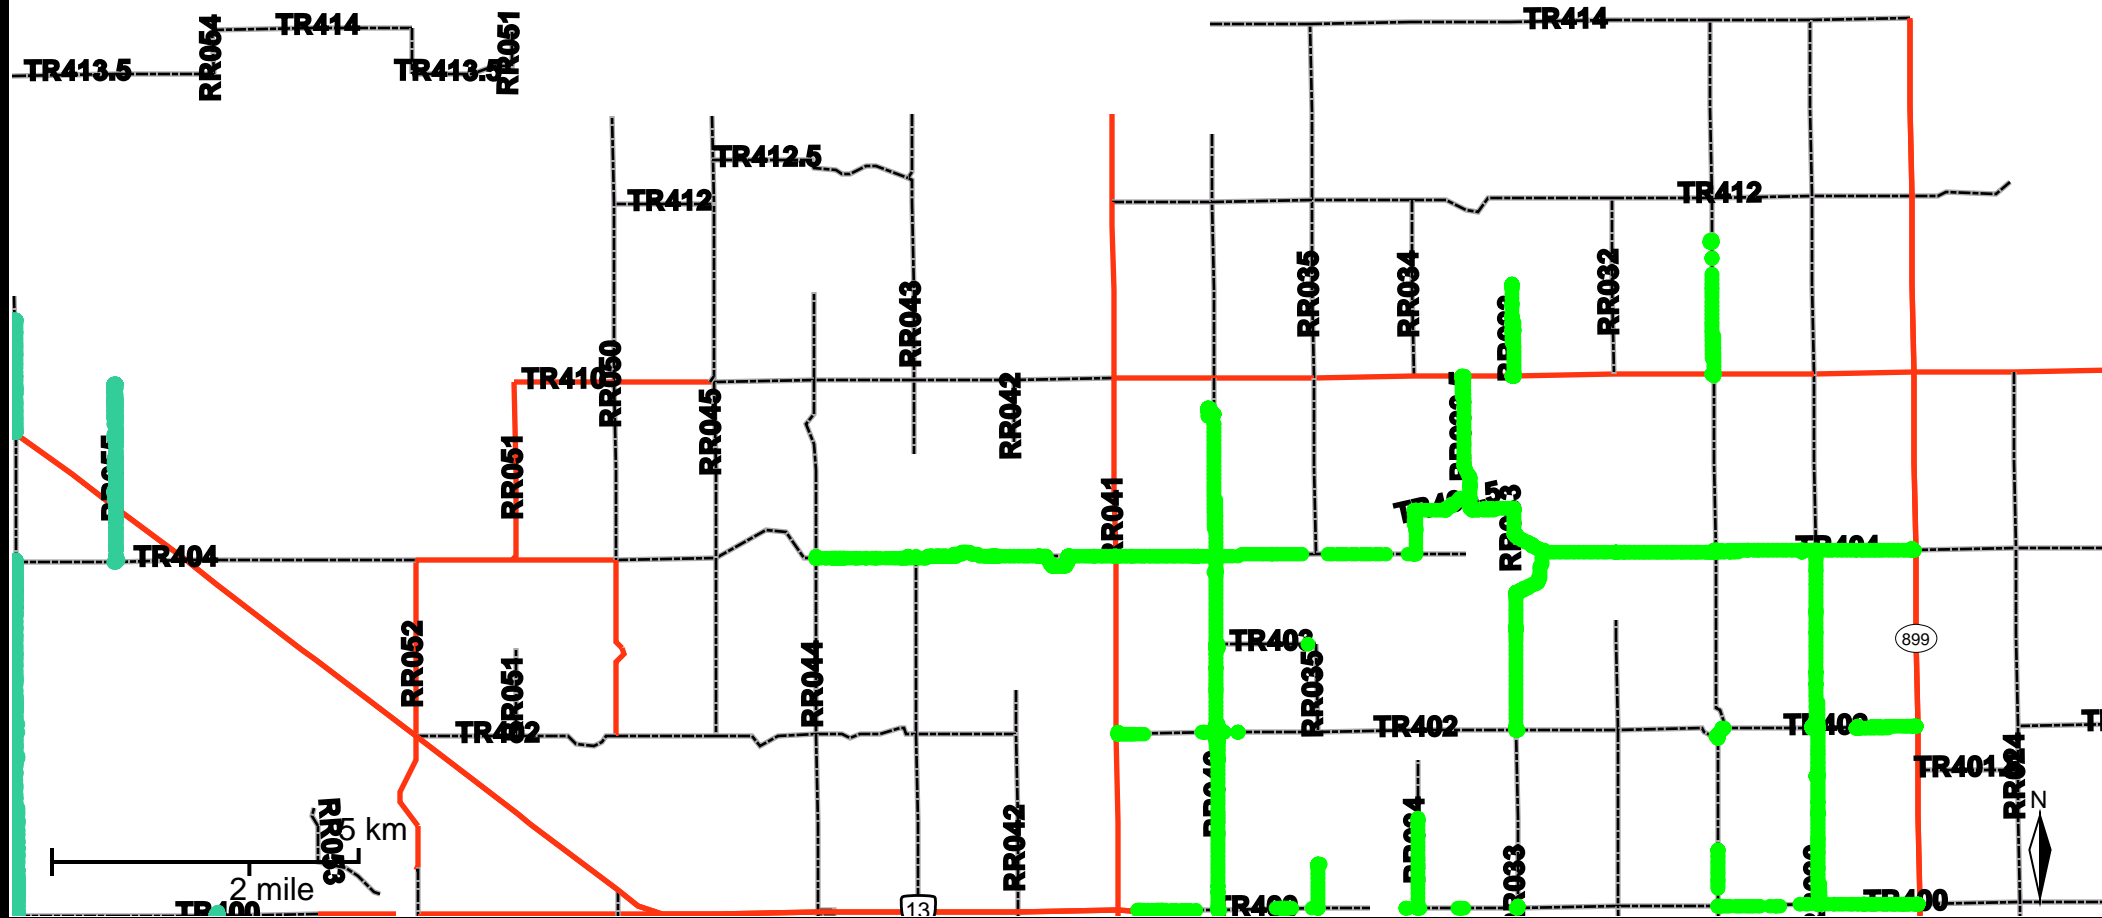

Grader Activity Weekly Report

From Date: 2020-06-08
To Date: 2020-06-14
Electoral Division: 4
Total Distance(km): 198.7
Total Time(h): 29.8
Speed Threshold(km/h): 10