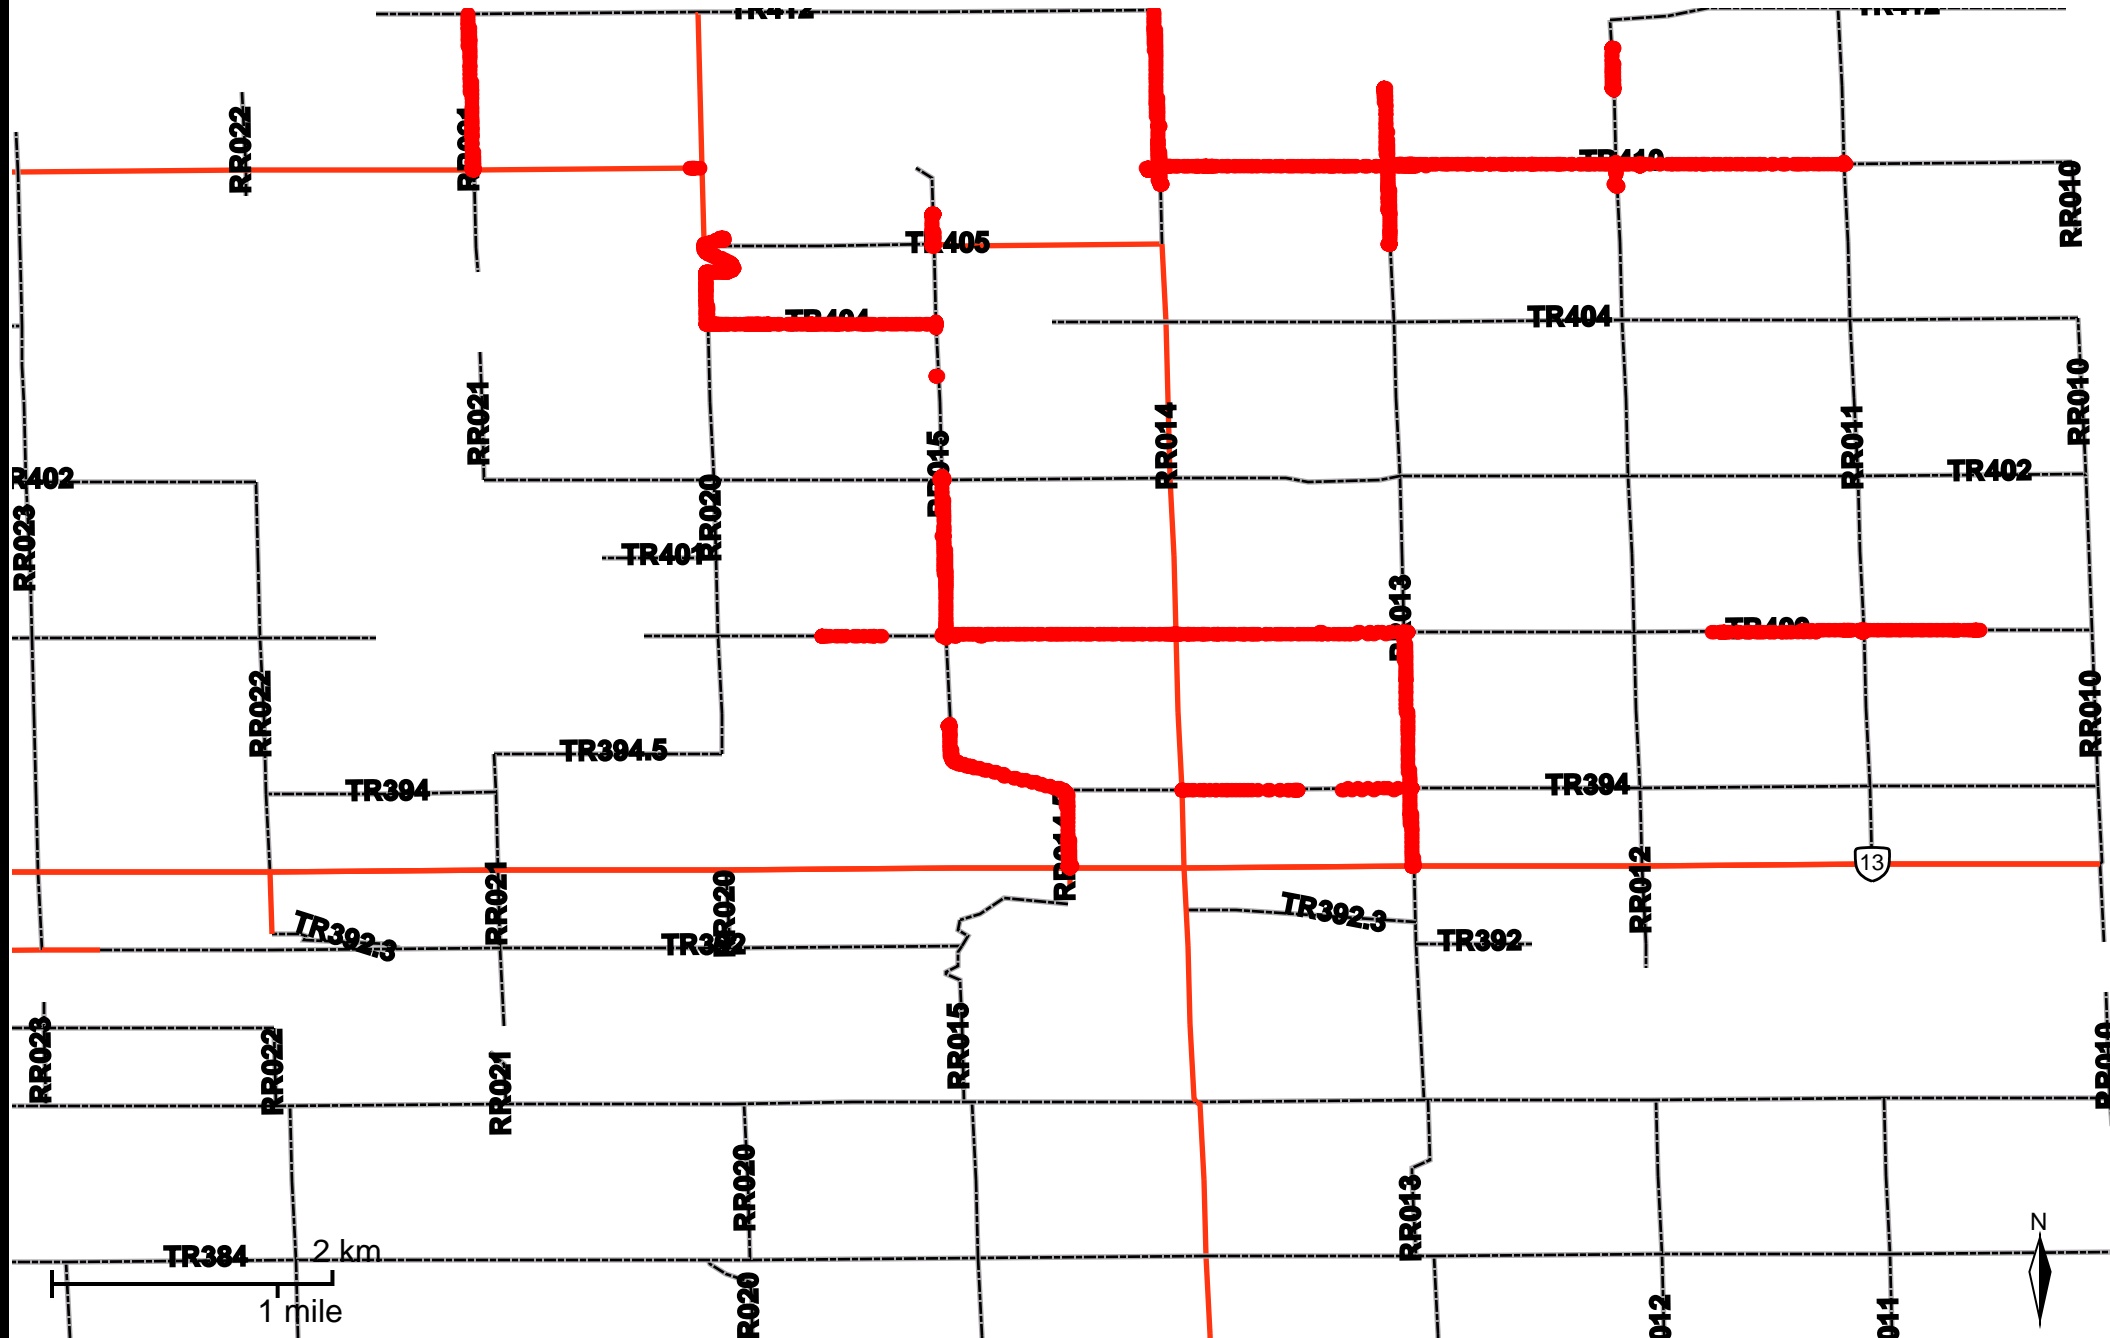

Grader Activity Weekly Report

From Date: 2020-06-08
 To Date: 2020-06-14
 Electoral Division: 2
 Total Distance(km): 165.2
 Total Time(h): 50.4
 Speed Threshold(km/h): 10

2 km
 1 mile