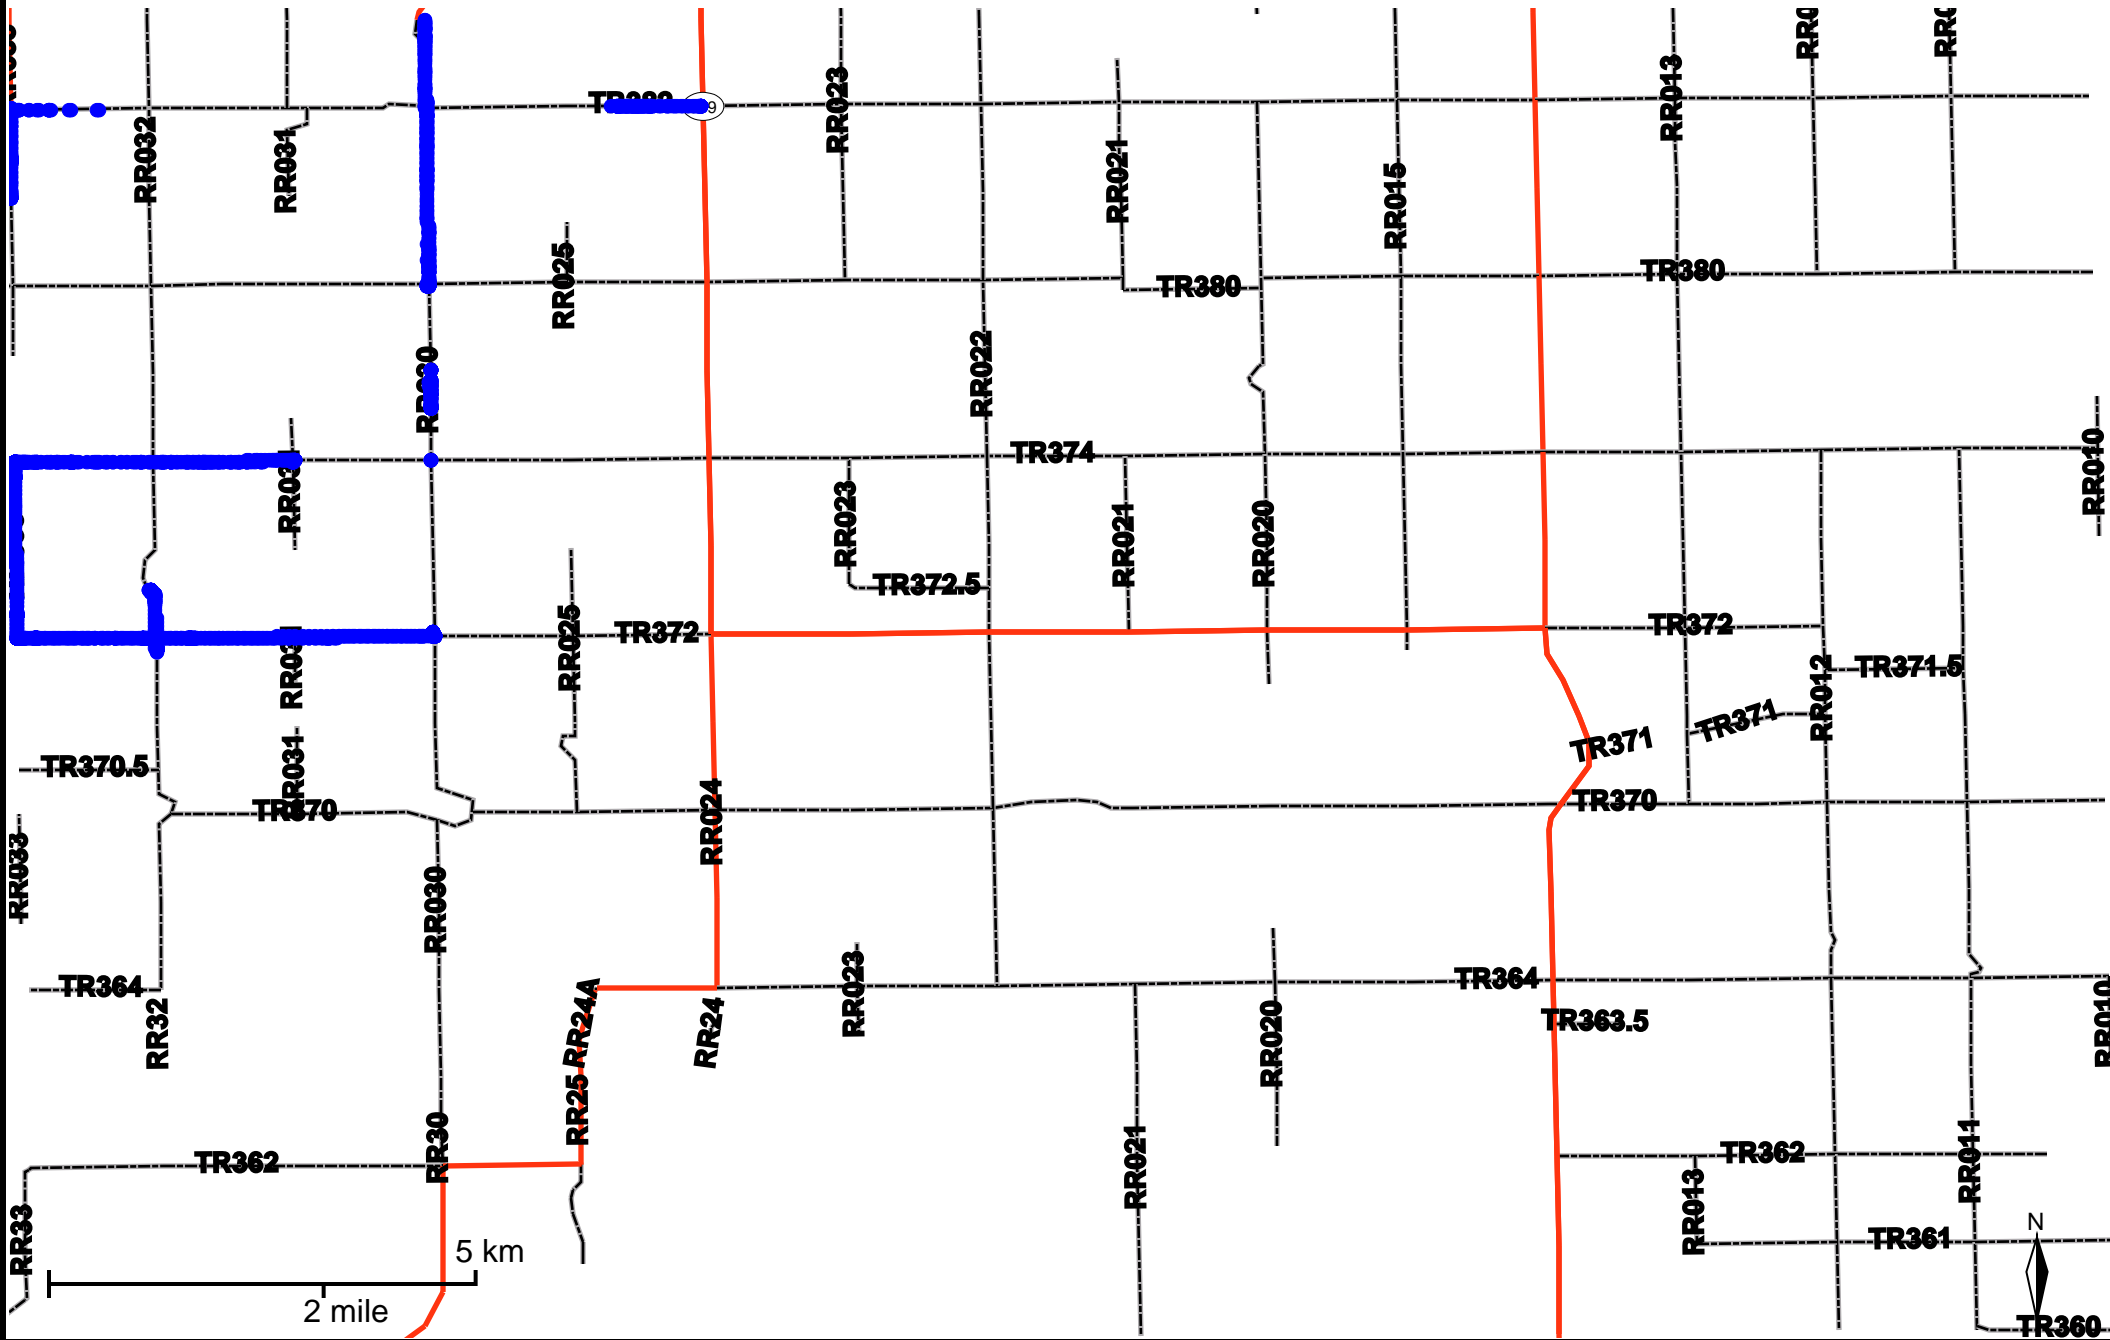

Grader Activity Weekly Report

From Date: 2020-06-08
To Date: 2020-06-14
Electoral Division: 1
Total Distance(km): 73.1
Total Time(h): 10.7
Speed Threshold(km/h): 10