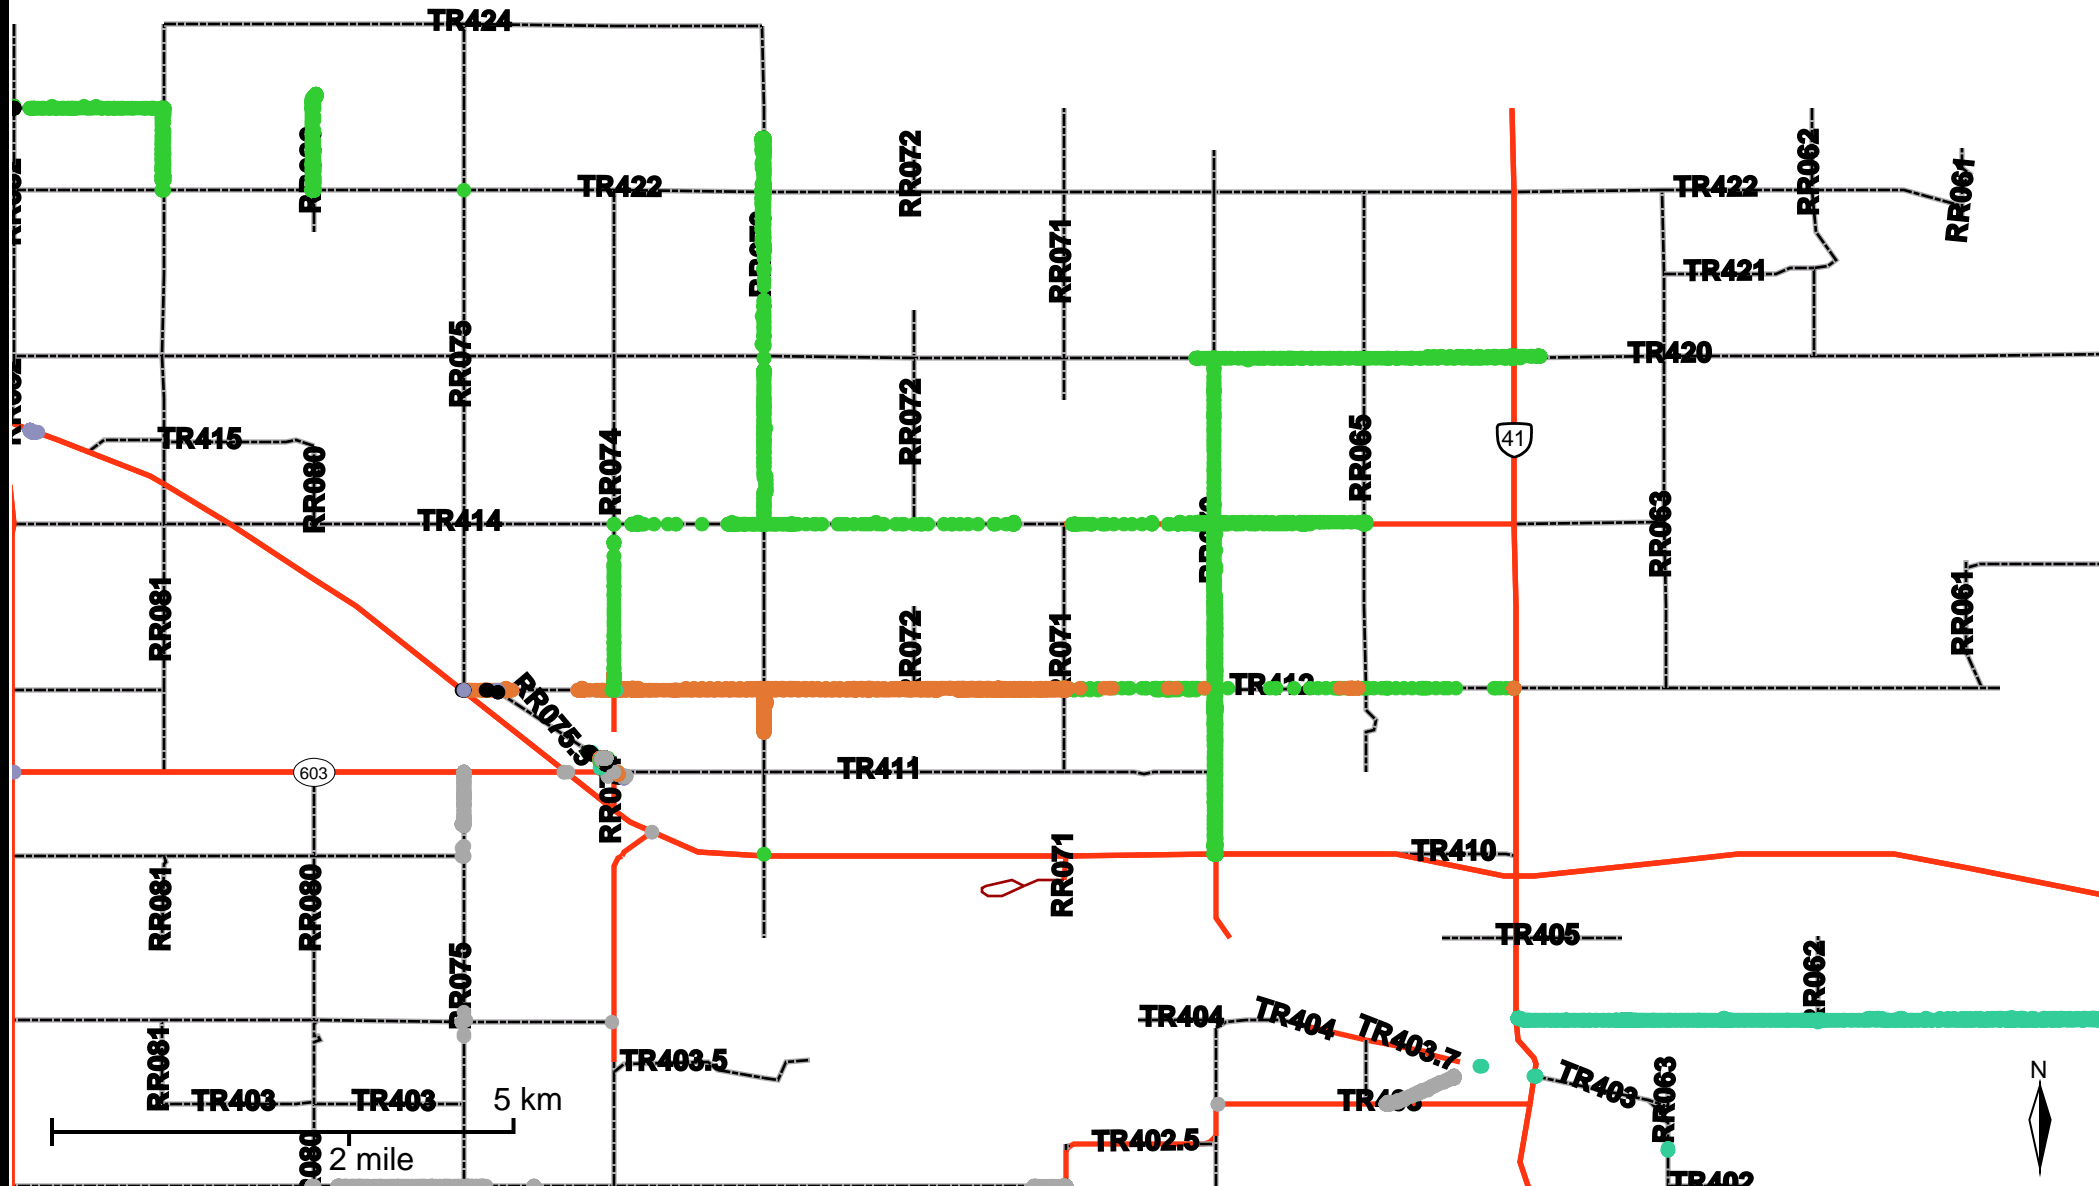

Grader Activity Weekly Report

From Date: 2020-06-15
To Date: 2020-06-21
Electoral Division: 6
Total Distance(km): 299.6
Total Time(h): 66.3
Speed Threshold(km/h): 10