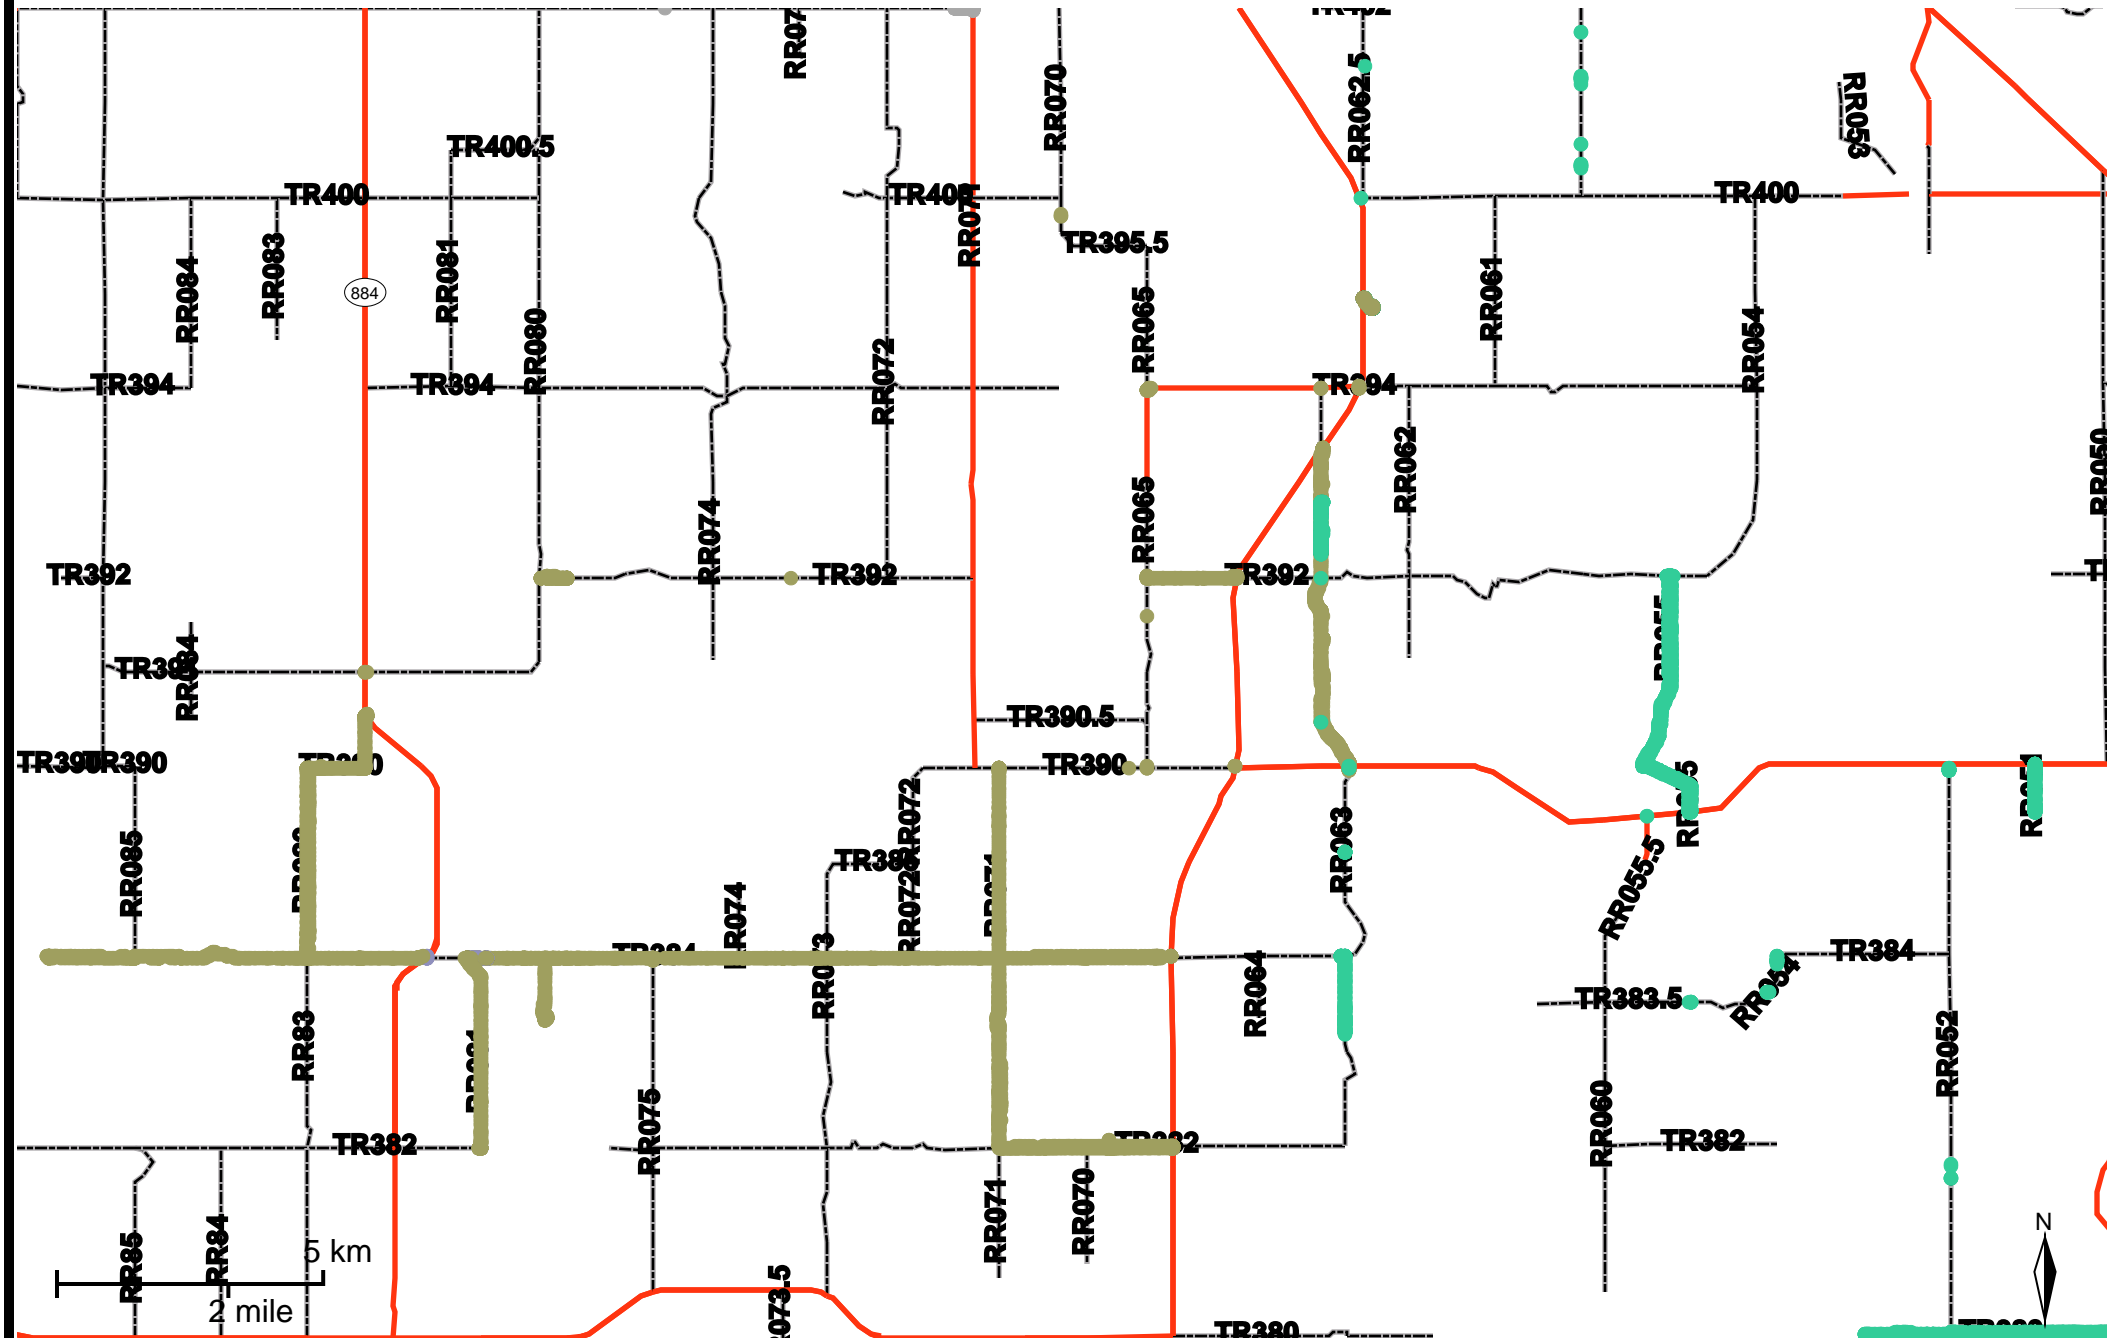

Grader Activity Weekly Report

From Date: 2020-06-15
To Date: 2020-06-21
Electoral Division: 5
Total Distance(km): 232.3
Total Time(h): 48.2
Speed Threshold(km/h): 10