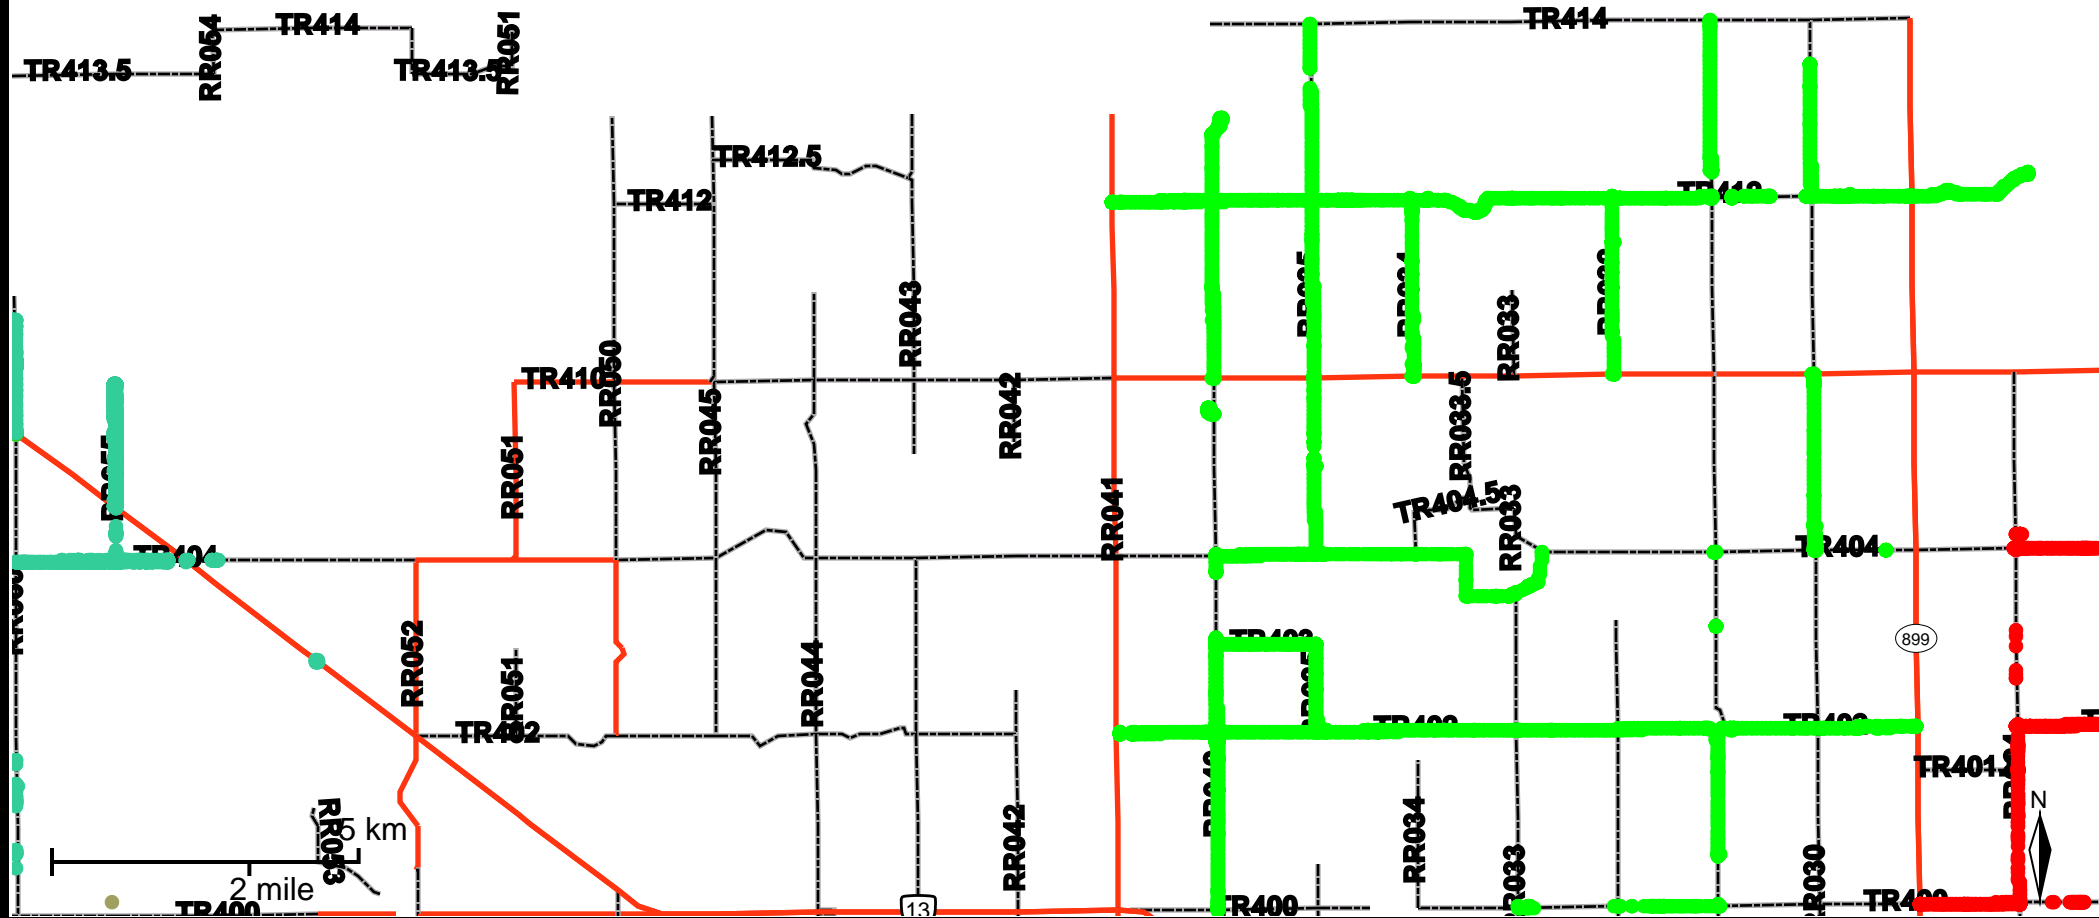

# Grader Activity Weekly Report

From Date: 2020-06-15  
To Date: 2020-06-21  
Electoral Division: 4  
Total Distance(km): 299.6  
Total Time(h): 44.4  
Speed Threshold(km/h): 10