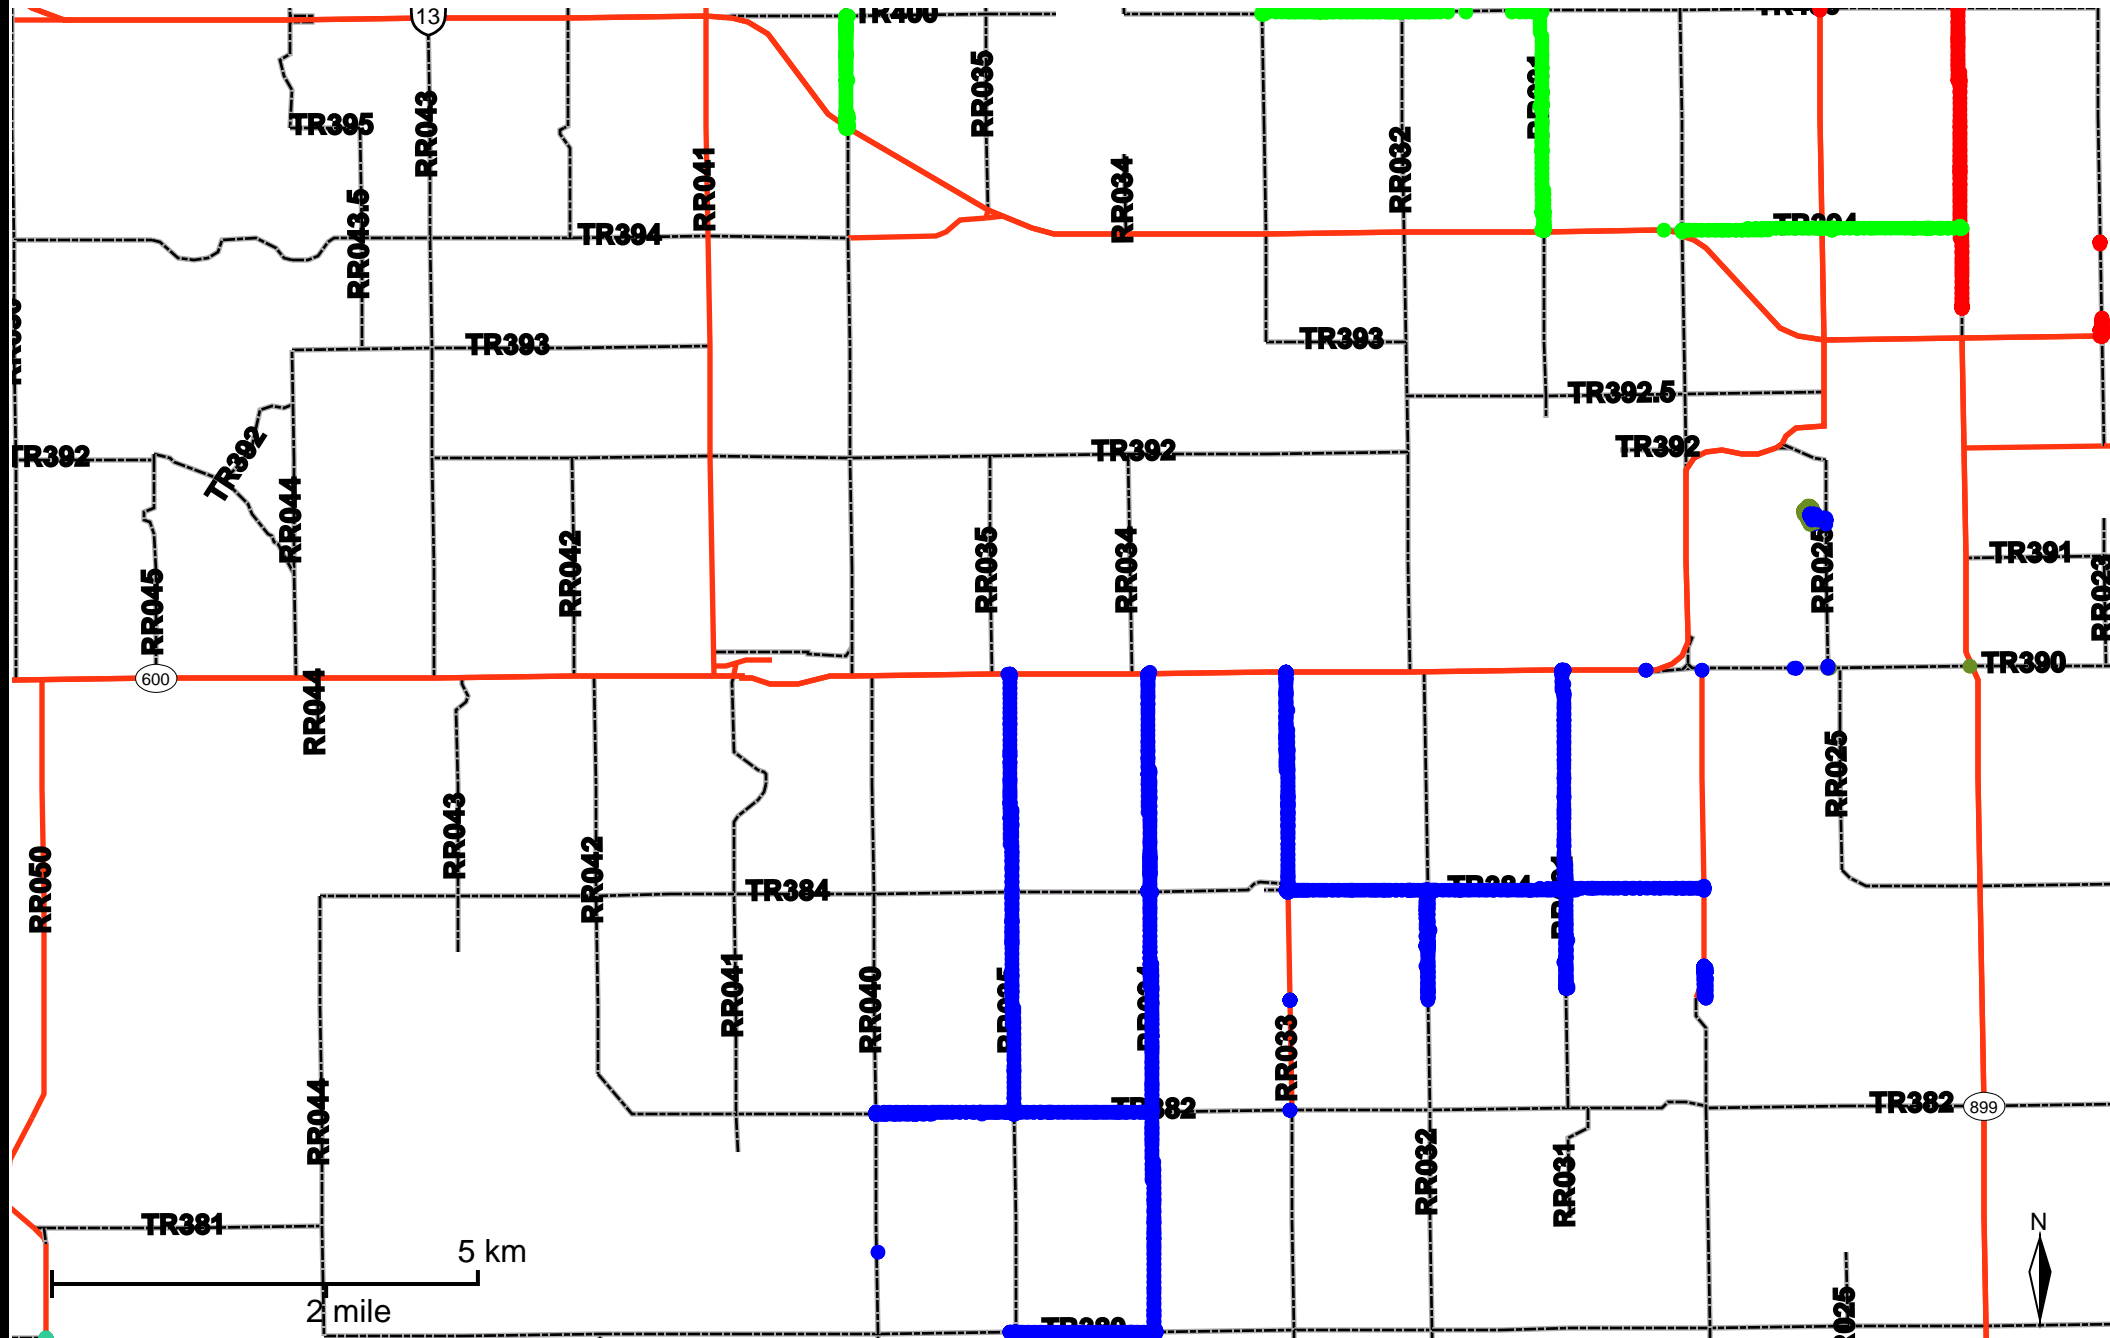

Grader Activity Weekly Report

From Date: 2020-06-15
 To Date: 2020-06-21
 Electoral Division: 3
 Total Distance(km): 164.1
 Total Time(h): 24.2
 Speed Threshold(km/h): 10