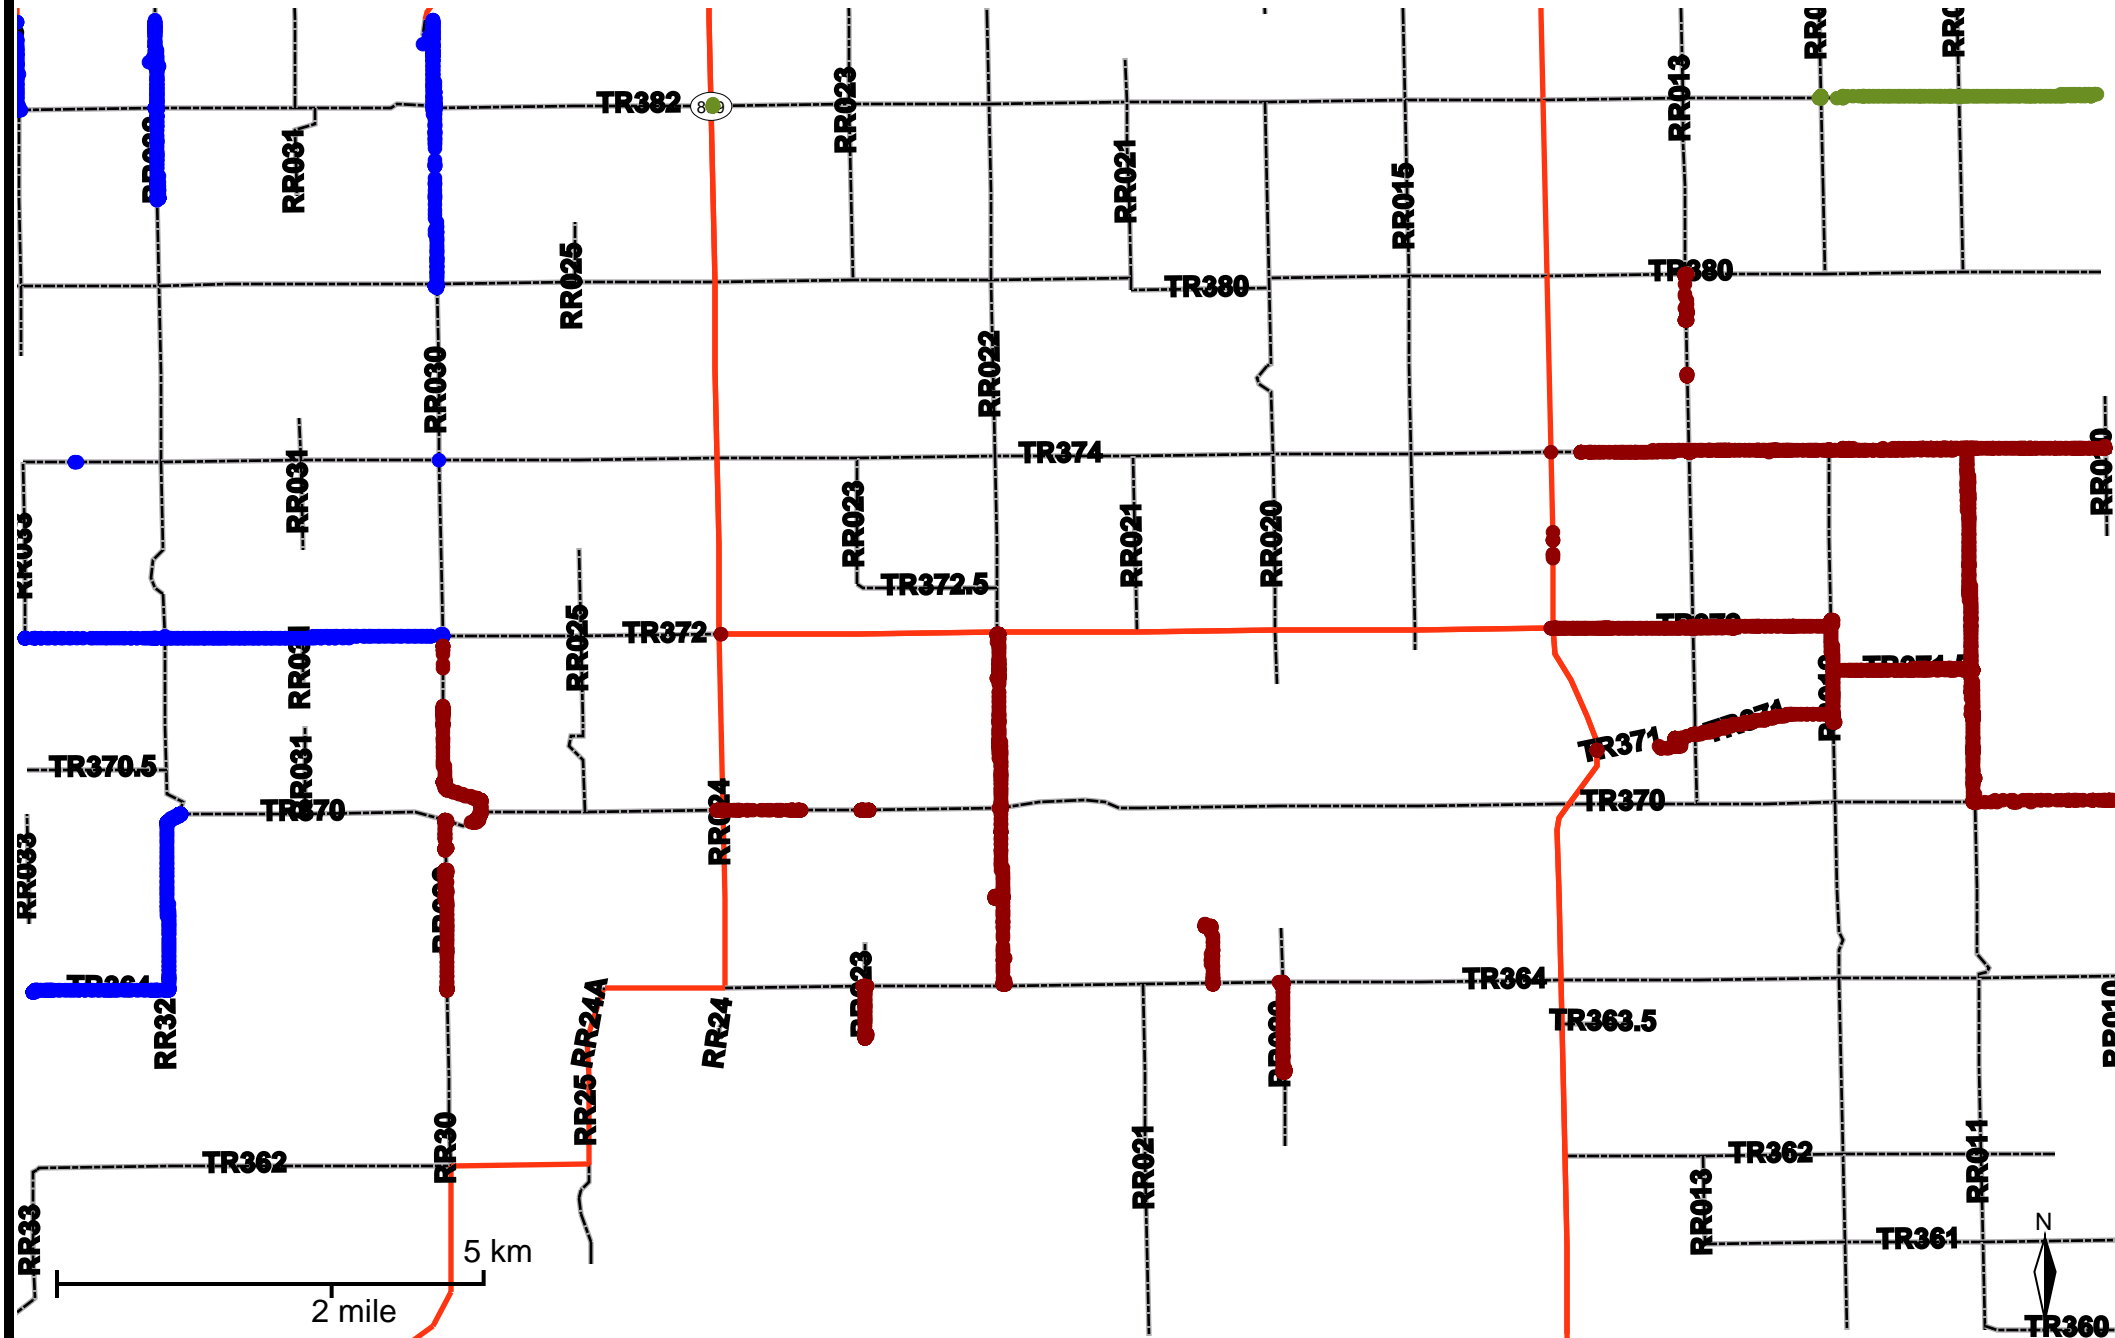

Grader Activity Weekly Report

From Date: 2020-06-15
 To Date: 2020-06-21
 Electoral Division: 1
 Total Distance(km): 215
 Total Time(h): 53.9
 Speed Threshold(km/h): 10