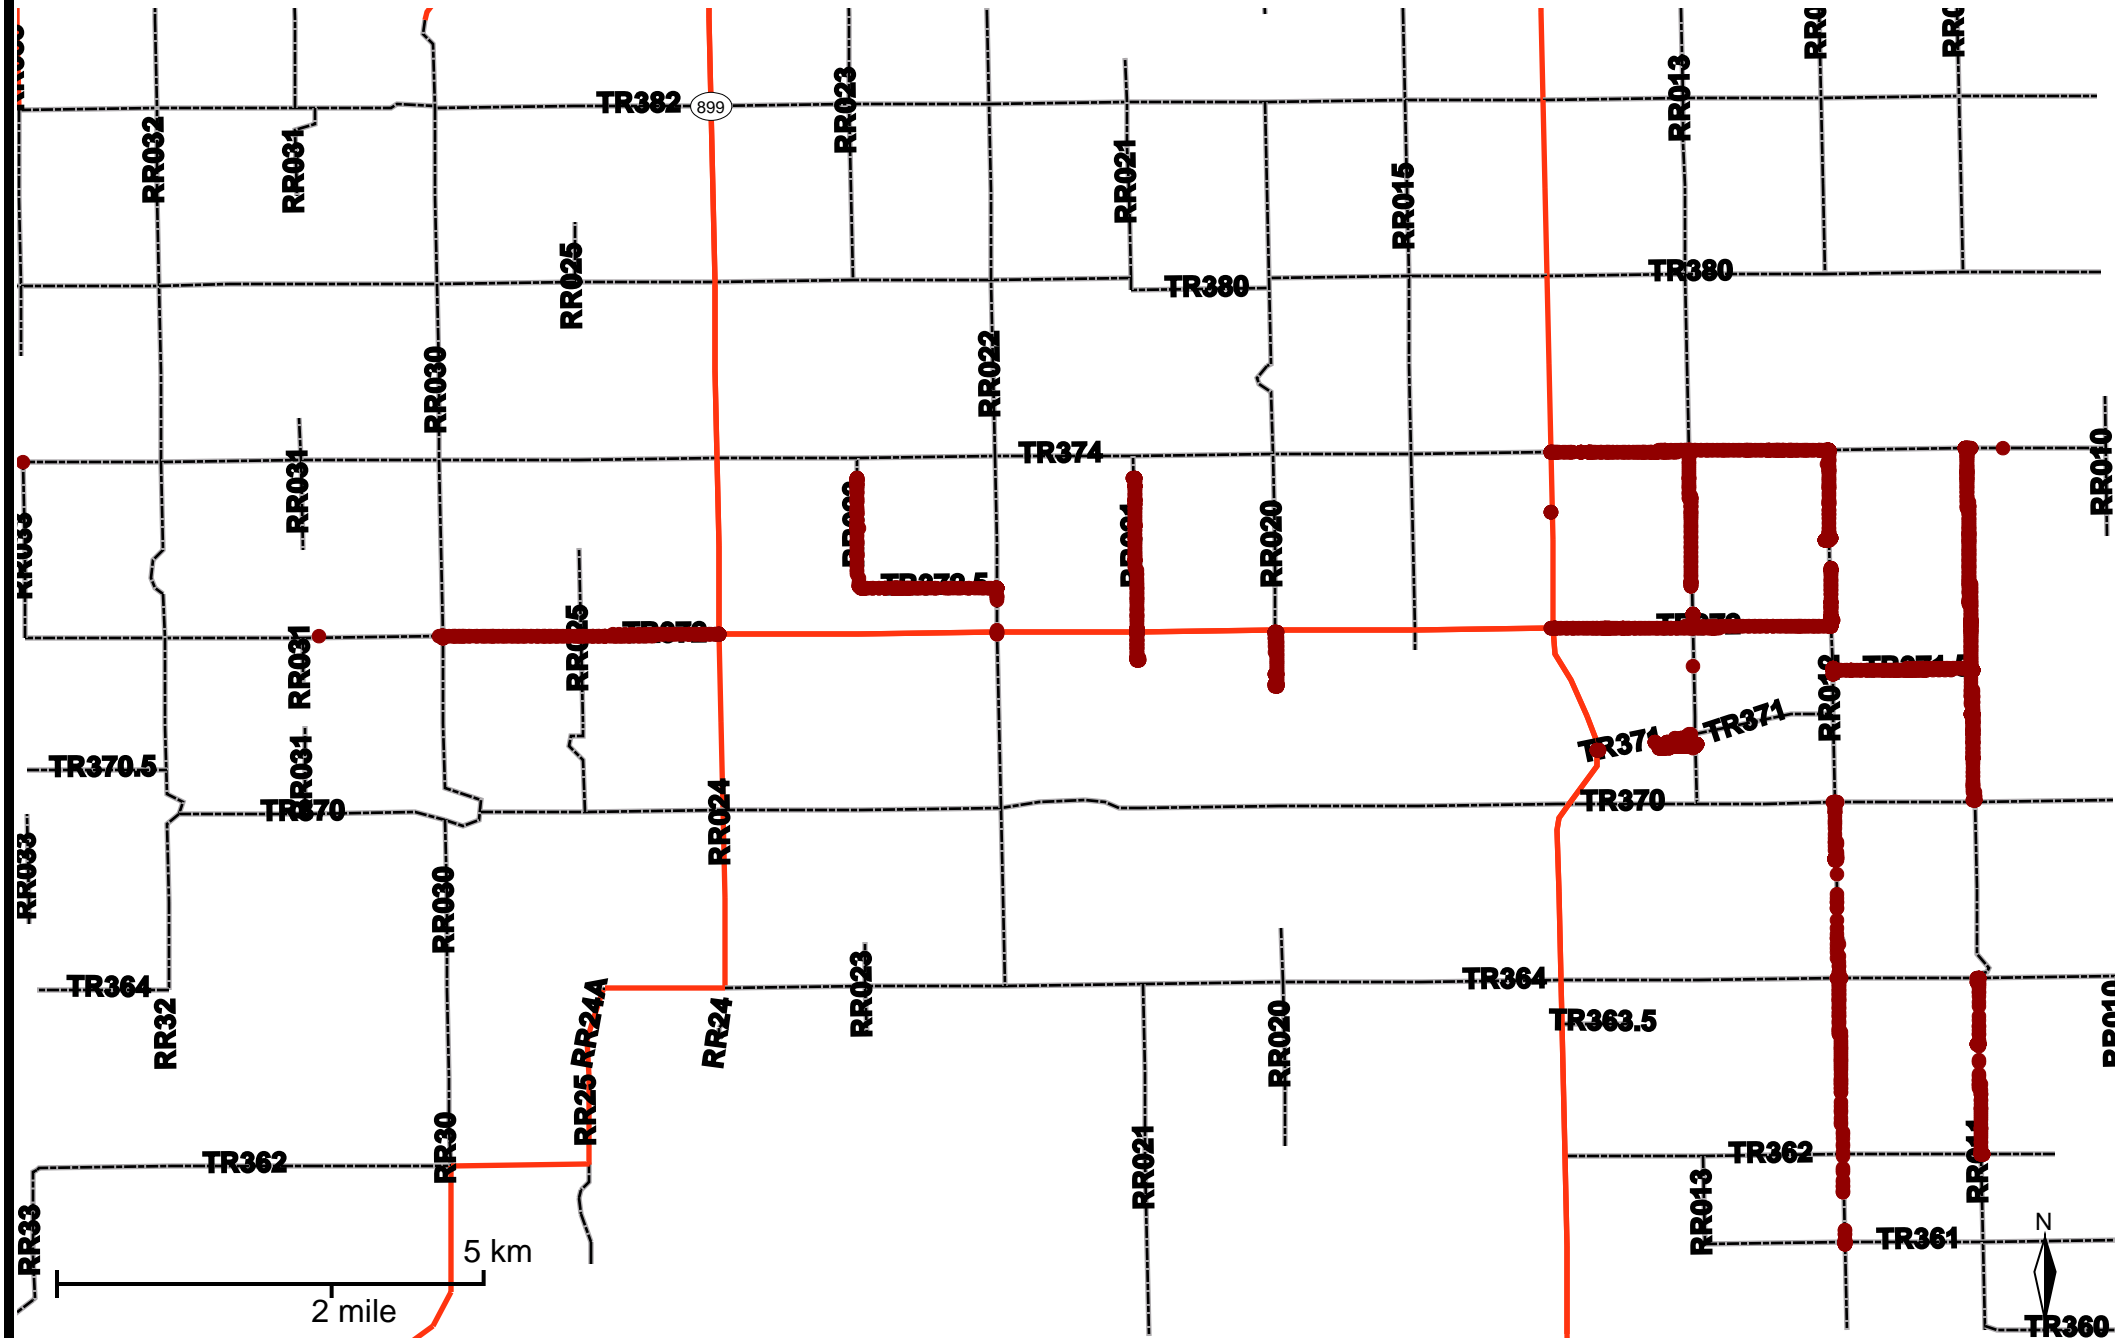

# Grader Activity Weekly Report

From Date: 2020-05-04  
To Date: 2020-05-10  
Electoral Division: 1  
Total Distance(km): 125.4  
Total Time(h): 83.3  
Speed Threshold(km/h): 10