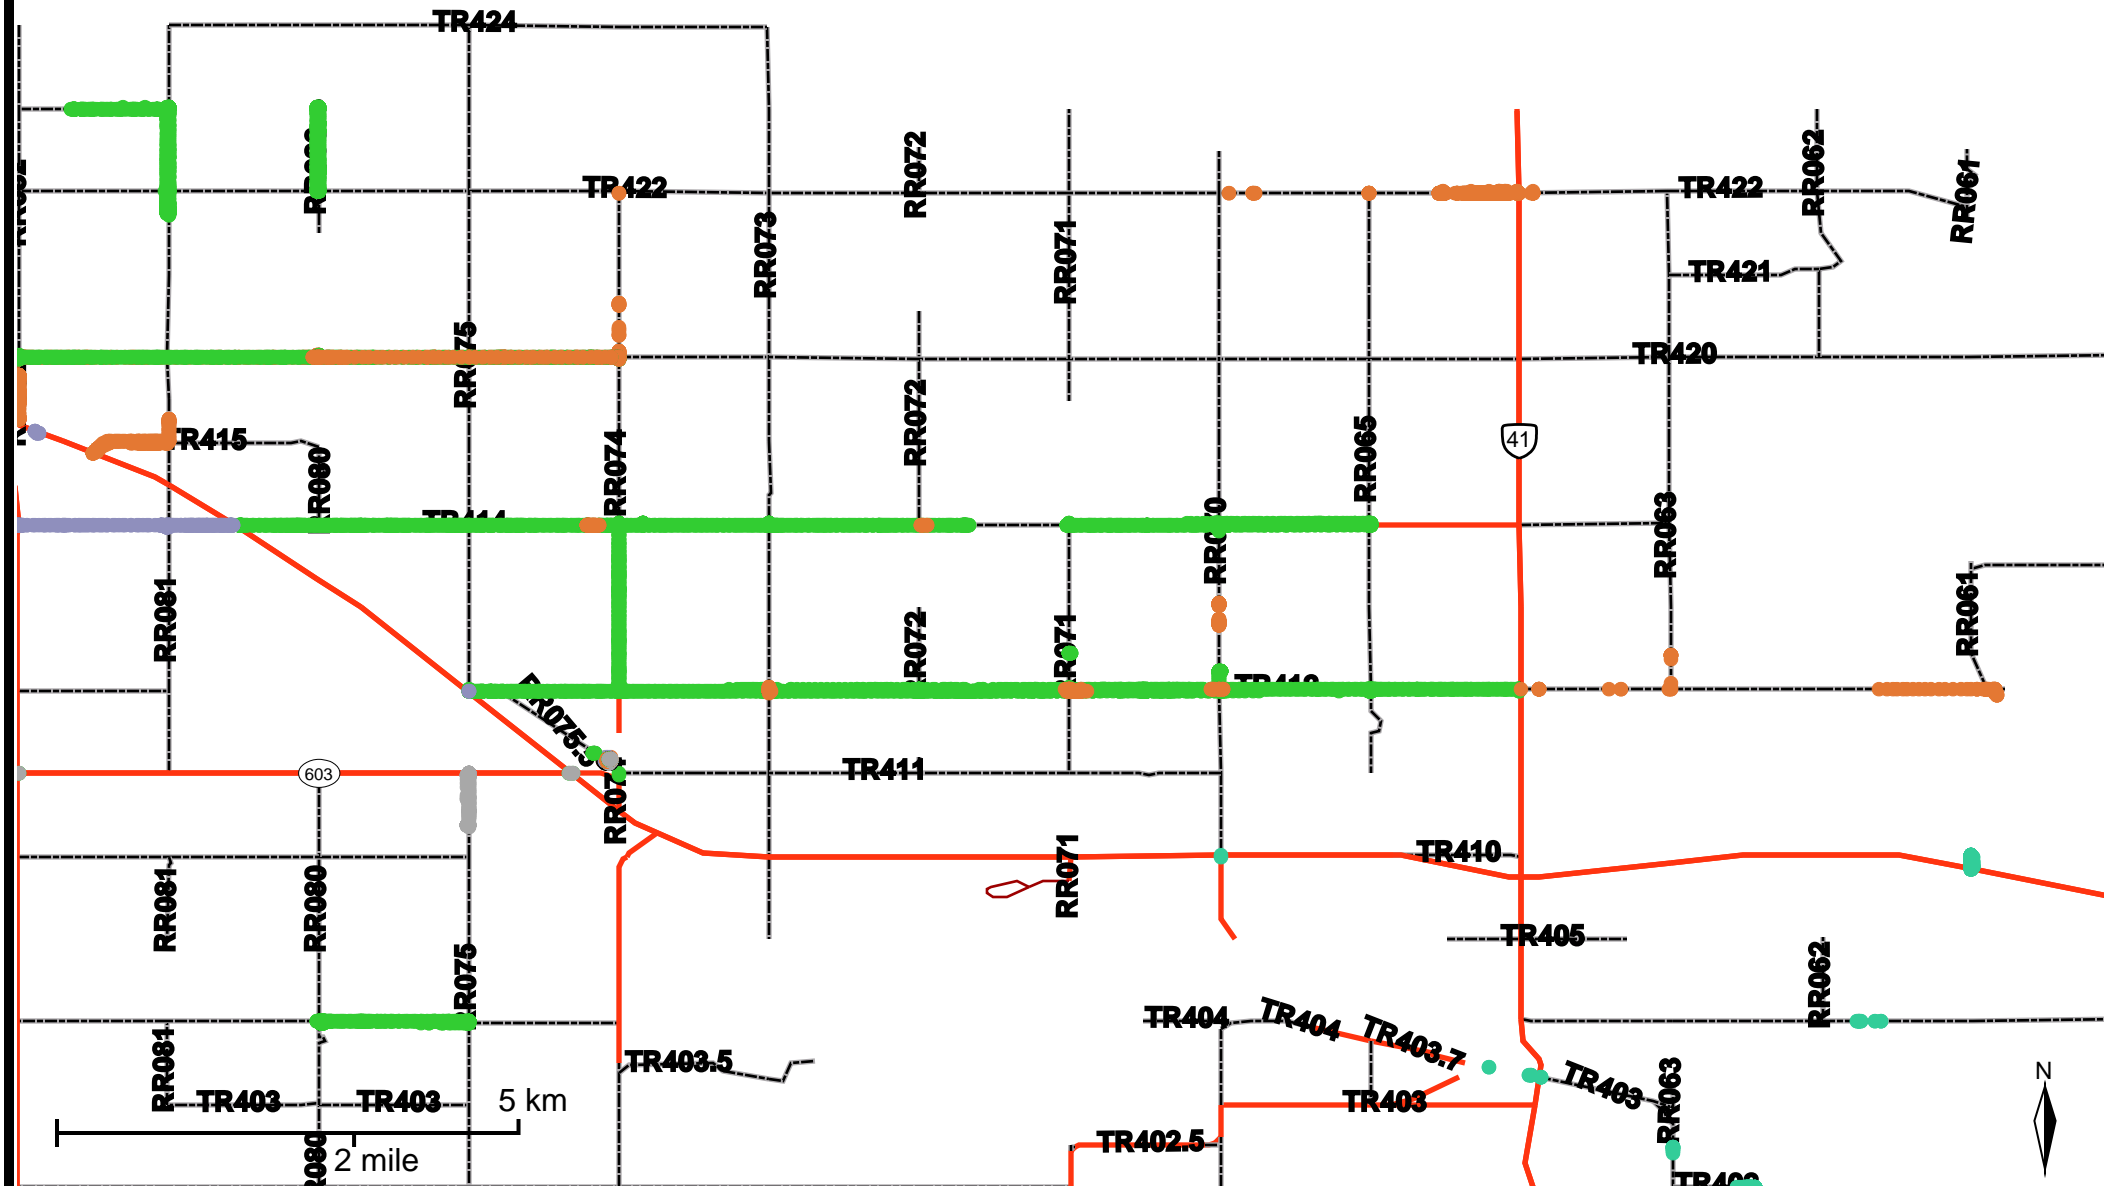

# Grader Activity Weekly Report

From Date: 2020-04-27  
 To Date: 2020-05-03  
 Electoral Division: 6  
 Total Distance(km): 333.5  
 Total Time(h): 85.3  
 Speed Threshold(km/h): 10