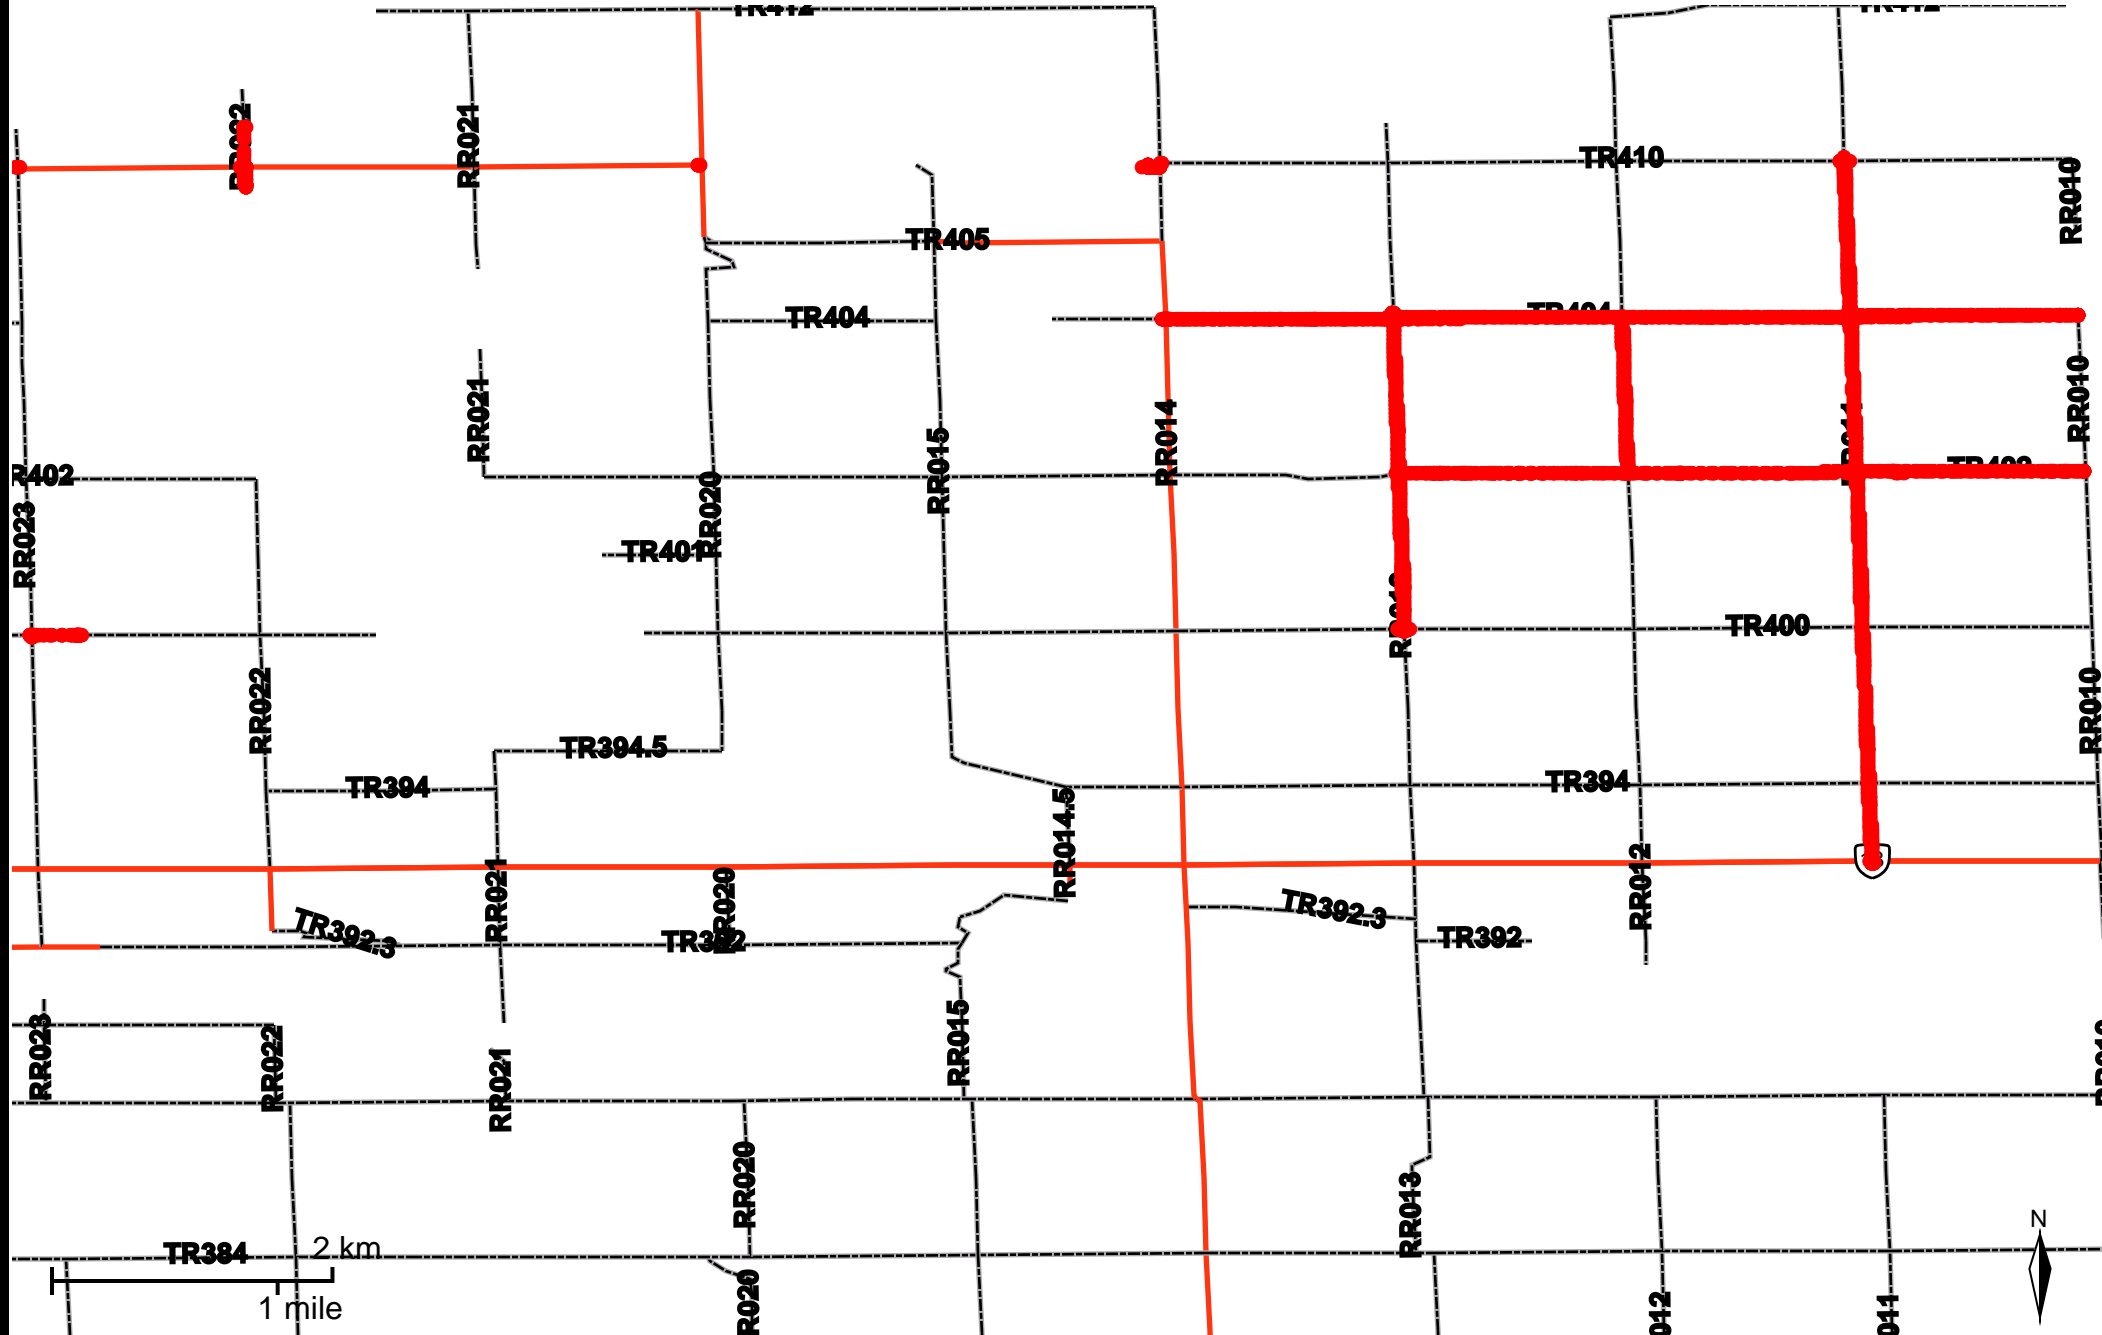

Grader Activity Weekly Report

From Date: 2020-04-27
To Date: 2020-05-03
Electoral Division: 2
Total Distance(km): 177.5
Total Time(h): 38.5
Speed Threshold(km/h): 10