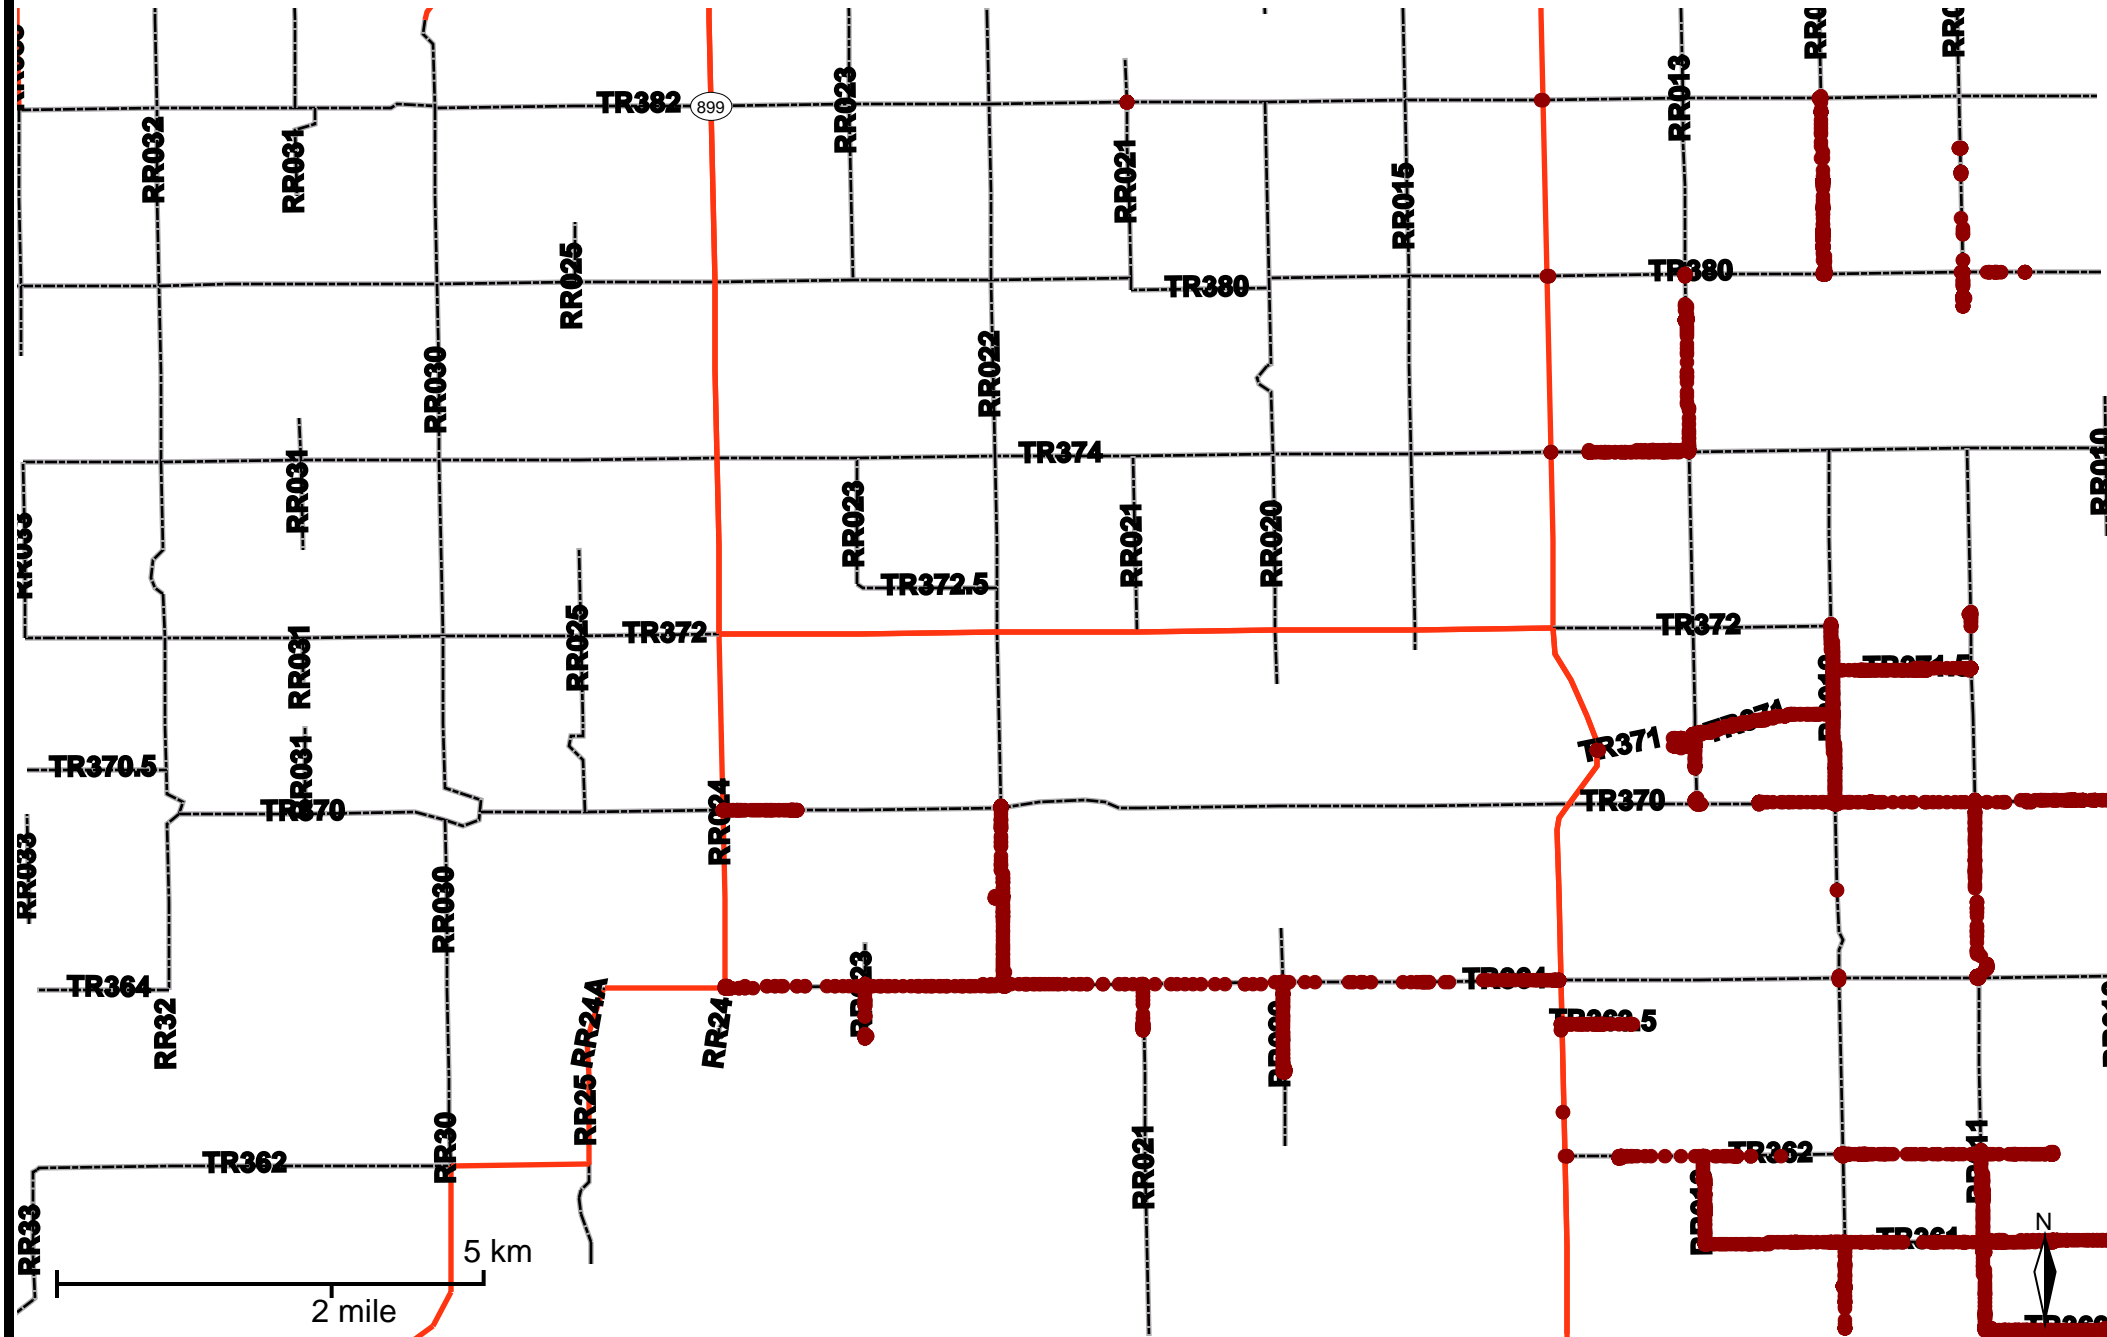

Grader Activity Weekly Report

From Date: 2020-04-27
To Date: 2020-05-03
Electoral Division: 1
Total Distance(km): 123.1
Total Time(h): 37.8
Speed Threshold(km/h): 10