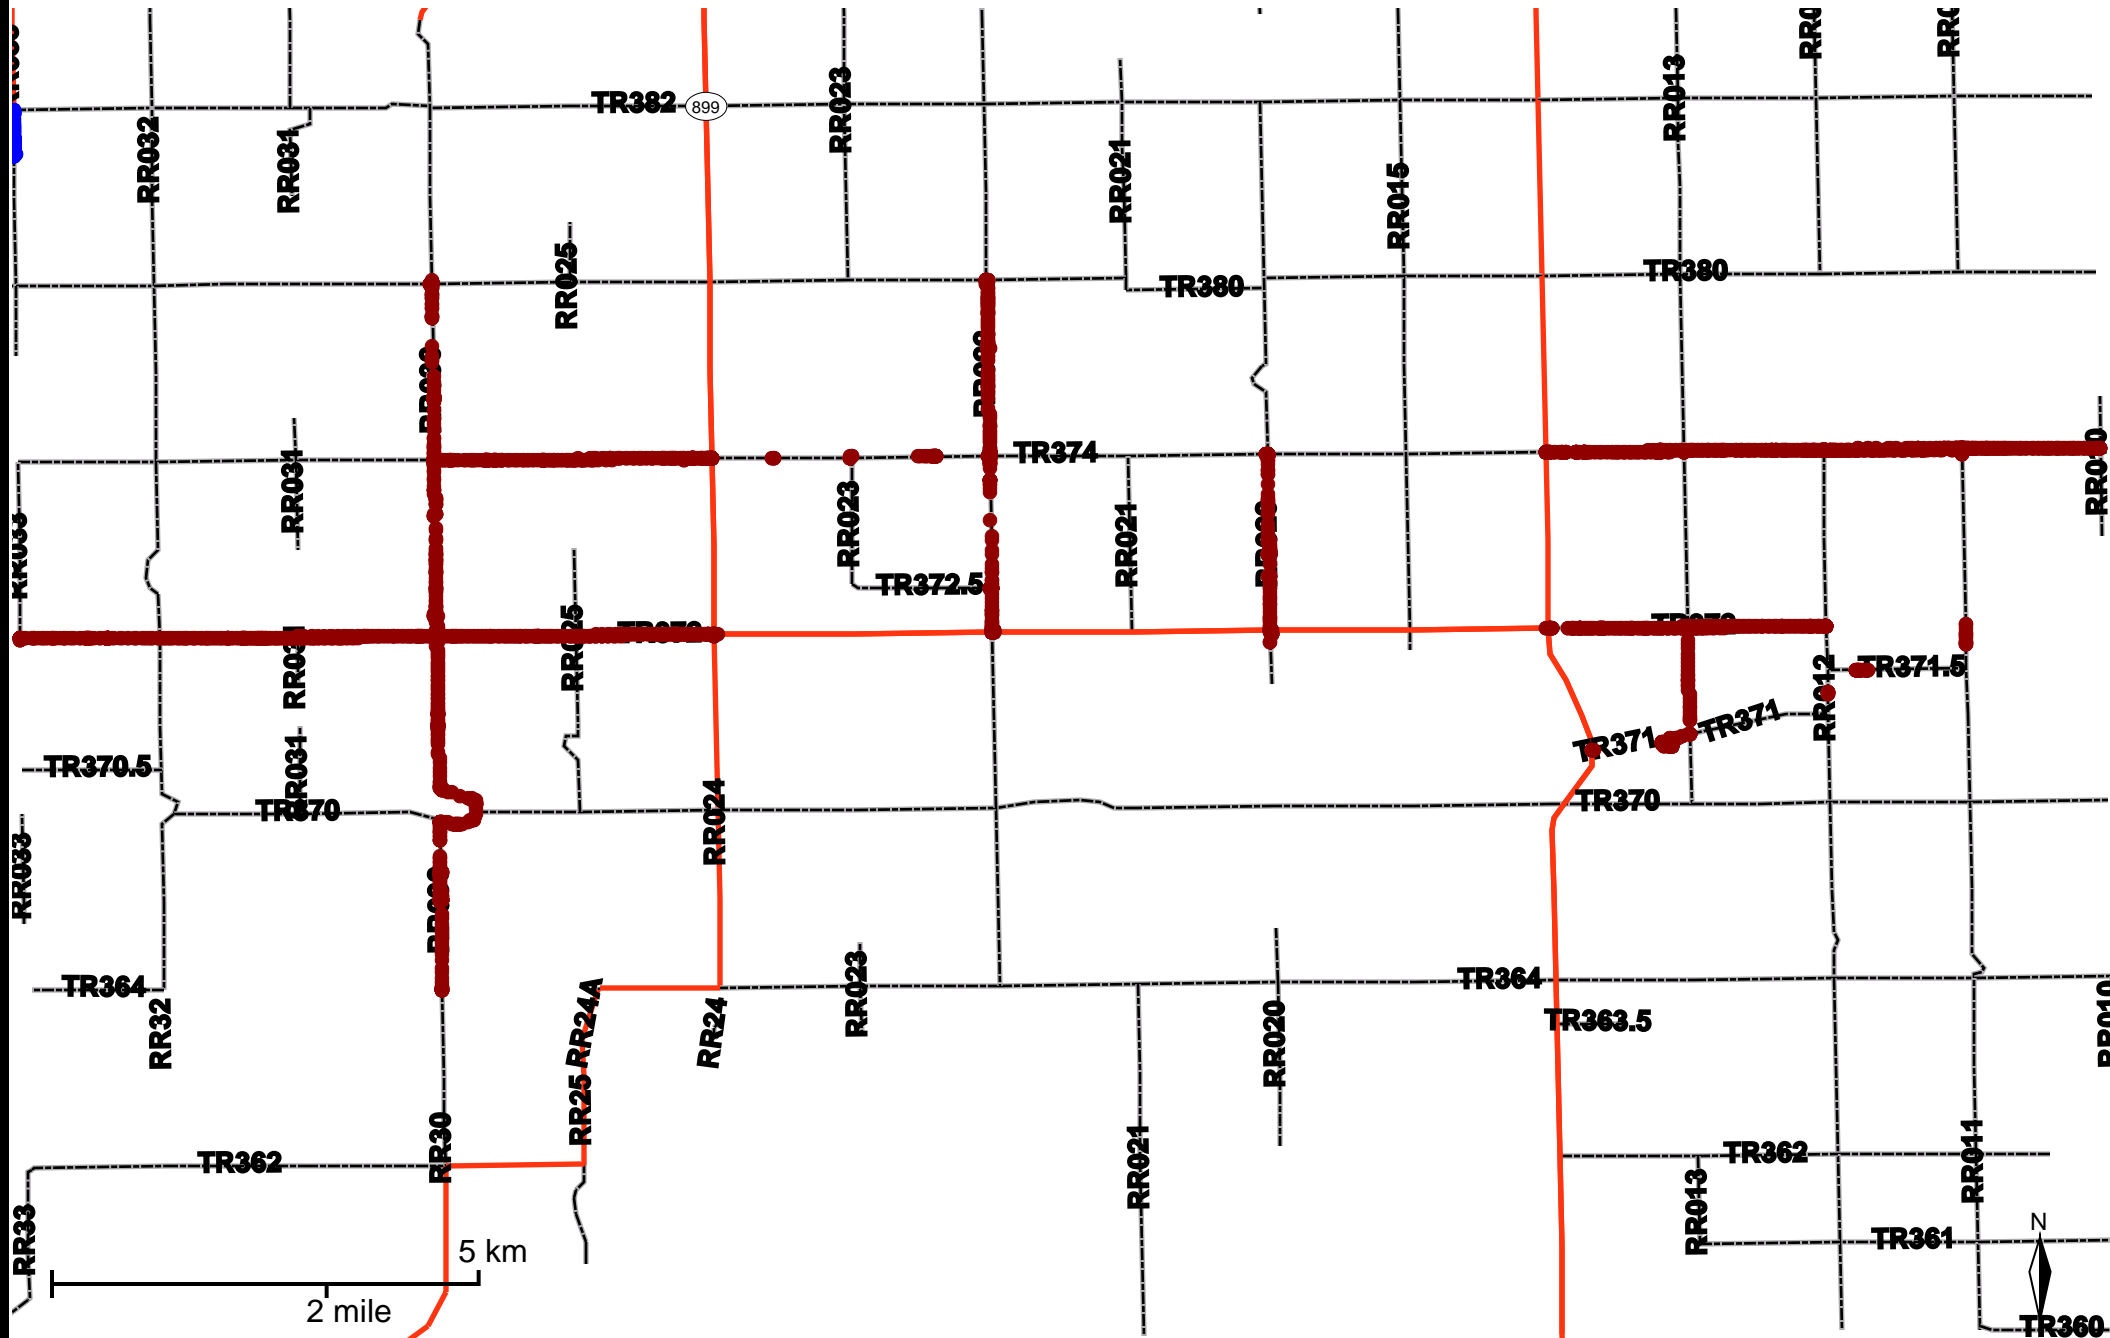

# Grader Activity Weekly Report

From Date: 2020-05-18  
To Date: 2020-05-24  
Electoral Division: 1  
Total Distance(km): 122.3  
Total Time(h): 72.8  
Speed Threshold(km/h): 10