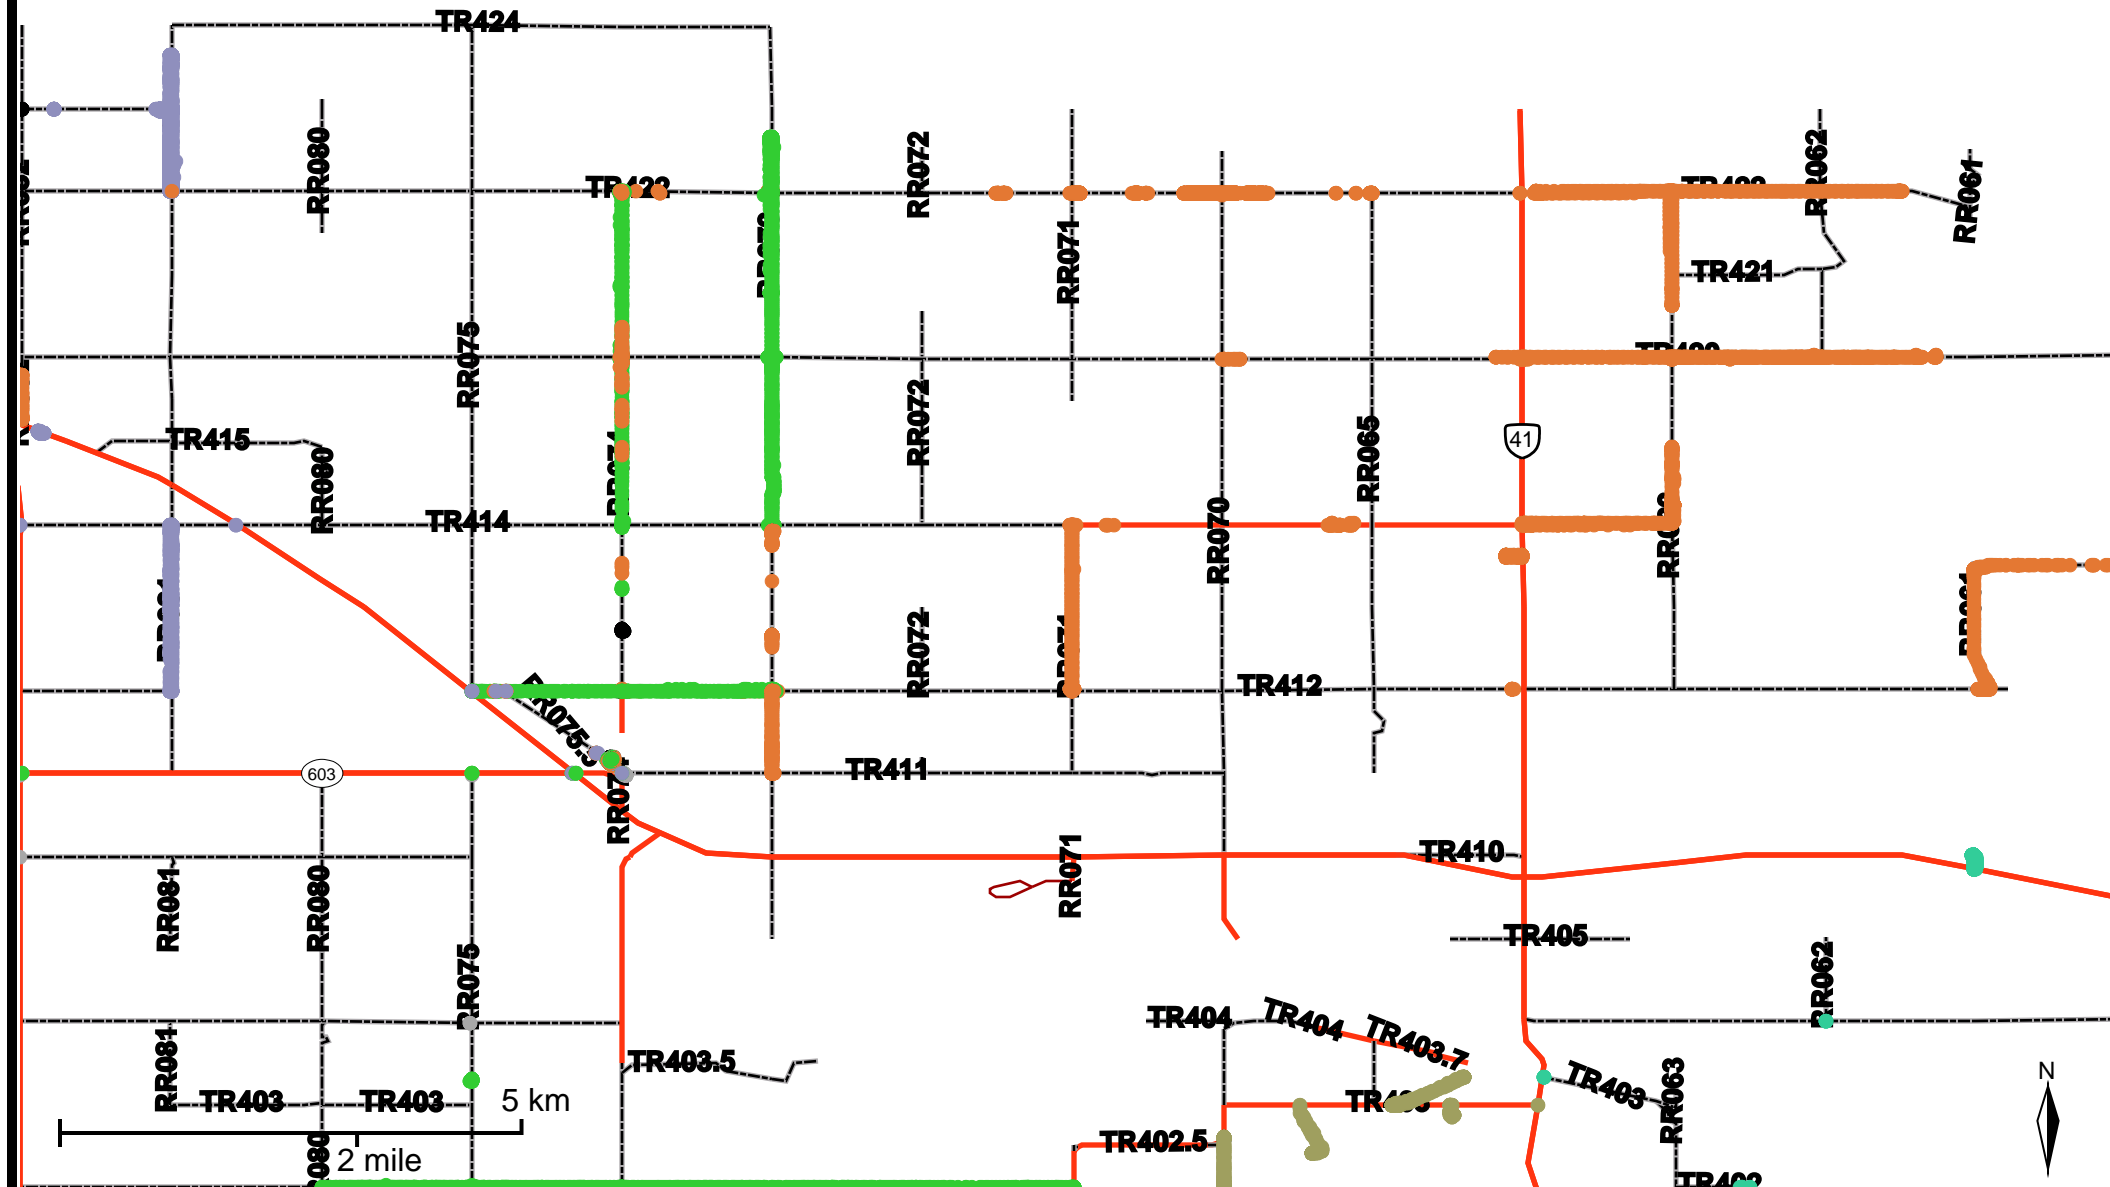

Grader Activity Weekly Report

From Date: 2020-05-11
To Date: 2020-05-17
Electoral Division: 6
Total Distance(km): 317.9
Total Time(h): 136.6
Speed Threshold(km/h): 10