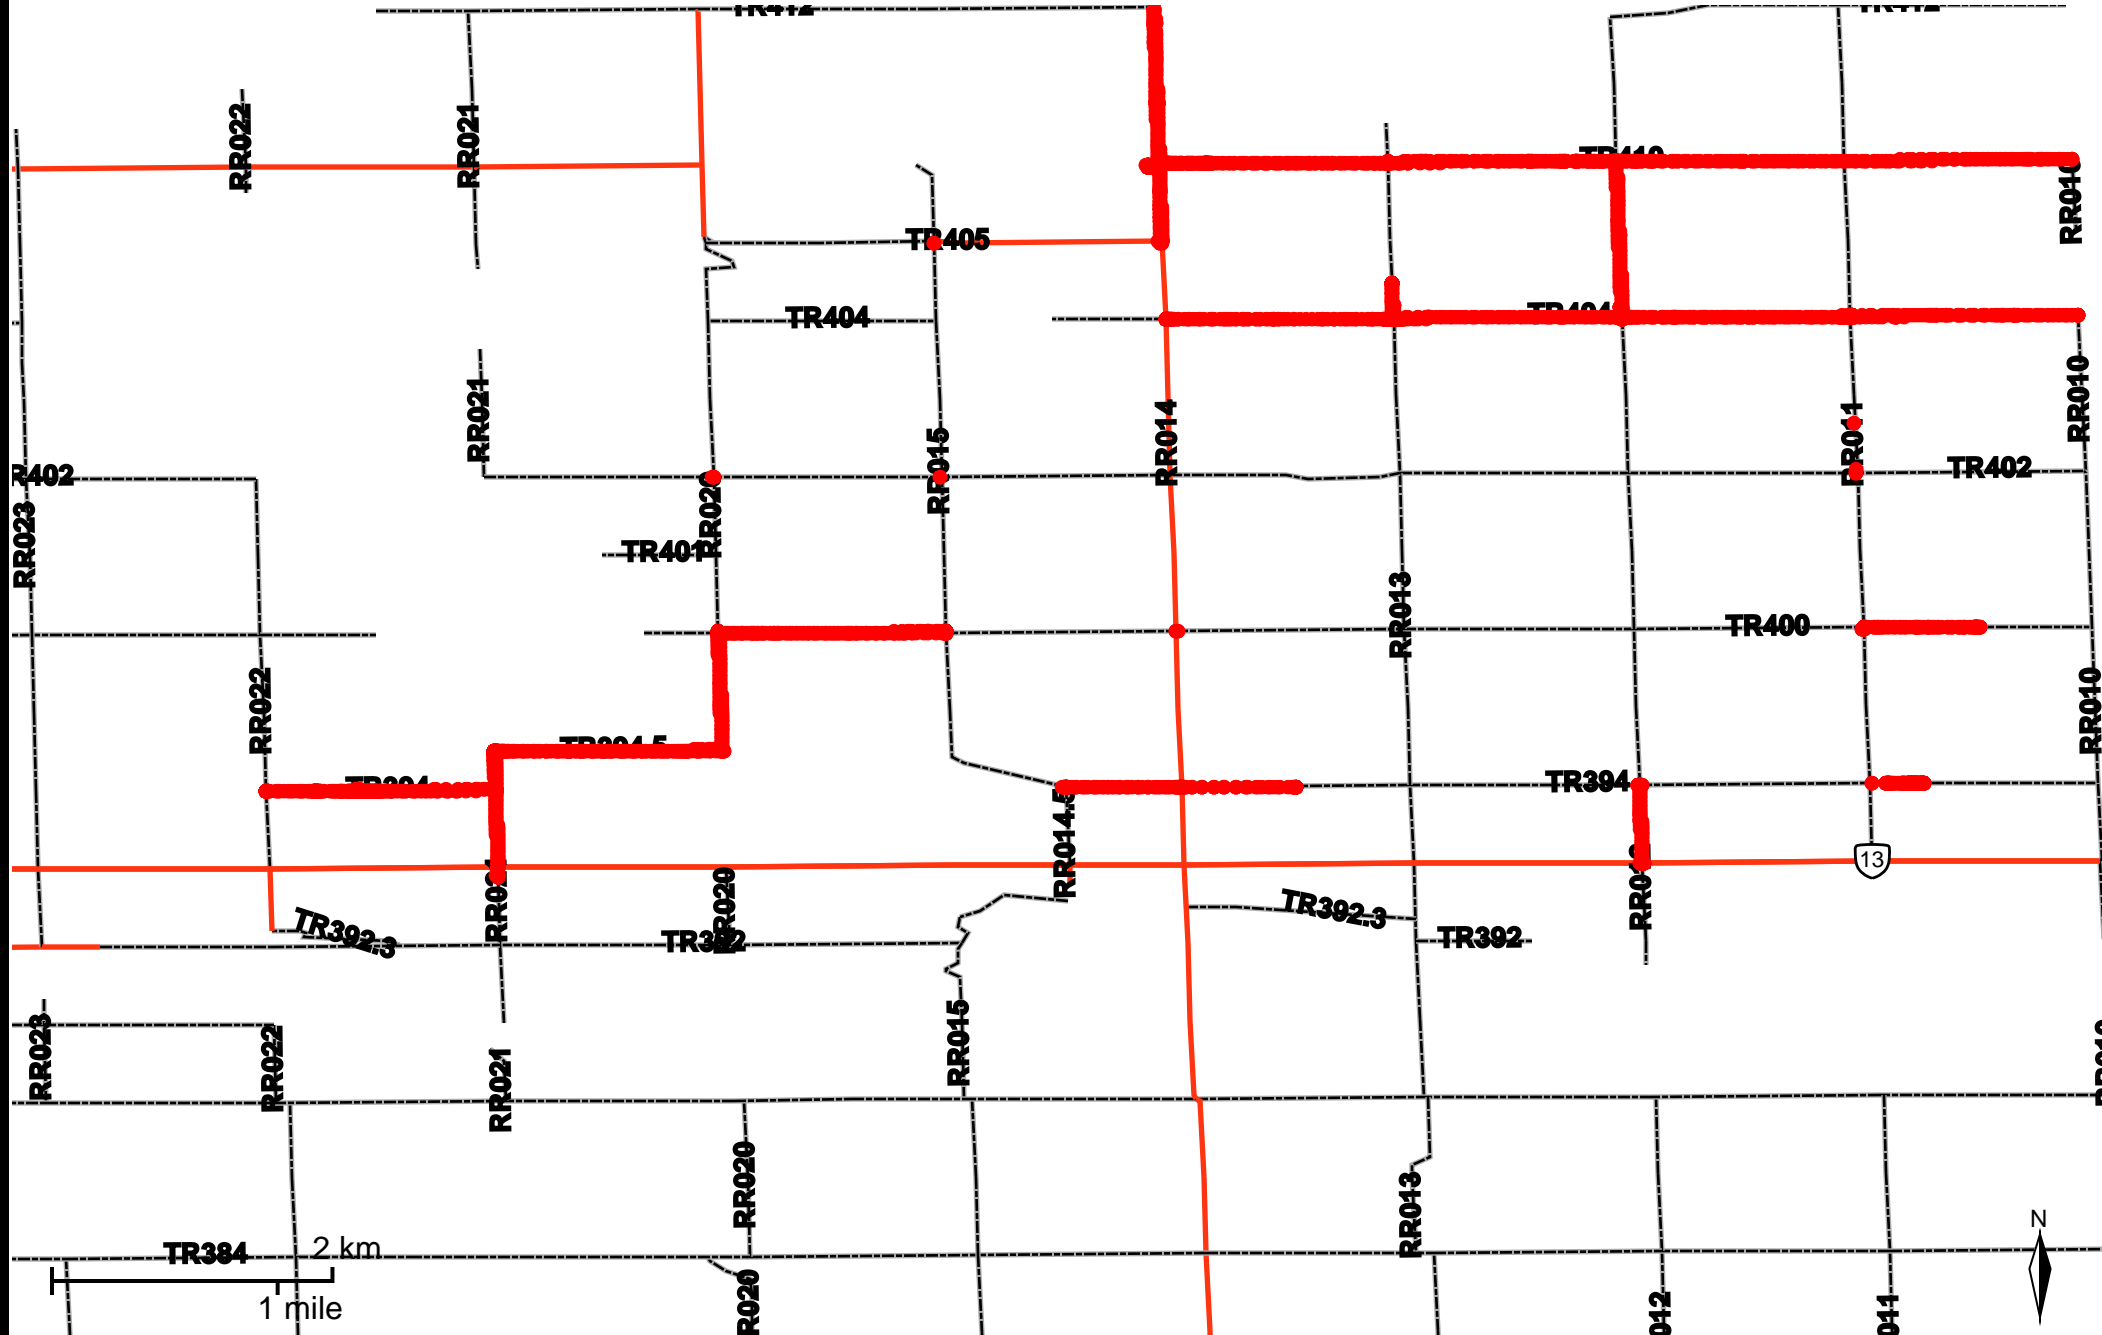

Grader Activity Weekly Report

From Date: 2020-05-11
To Date: 2020-05-17
Electoral Division: 2
Total Distance(km): 197.7
Total Time(h): 26.7
Speed Threshold(km/h): 10