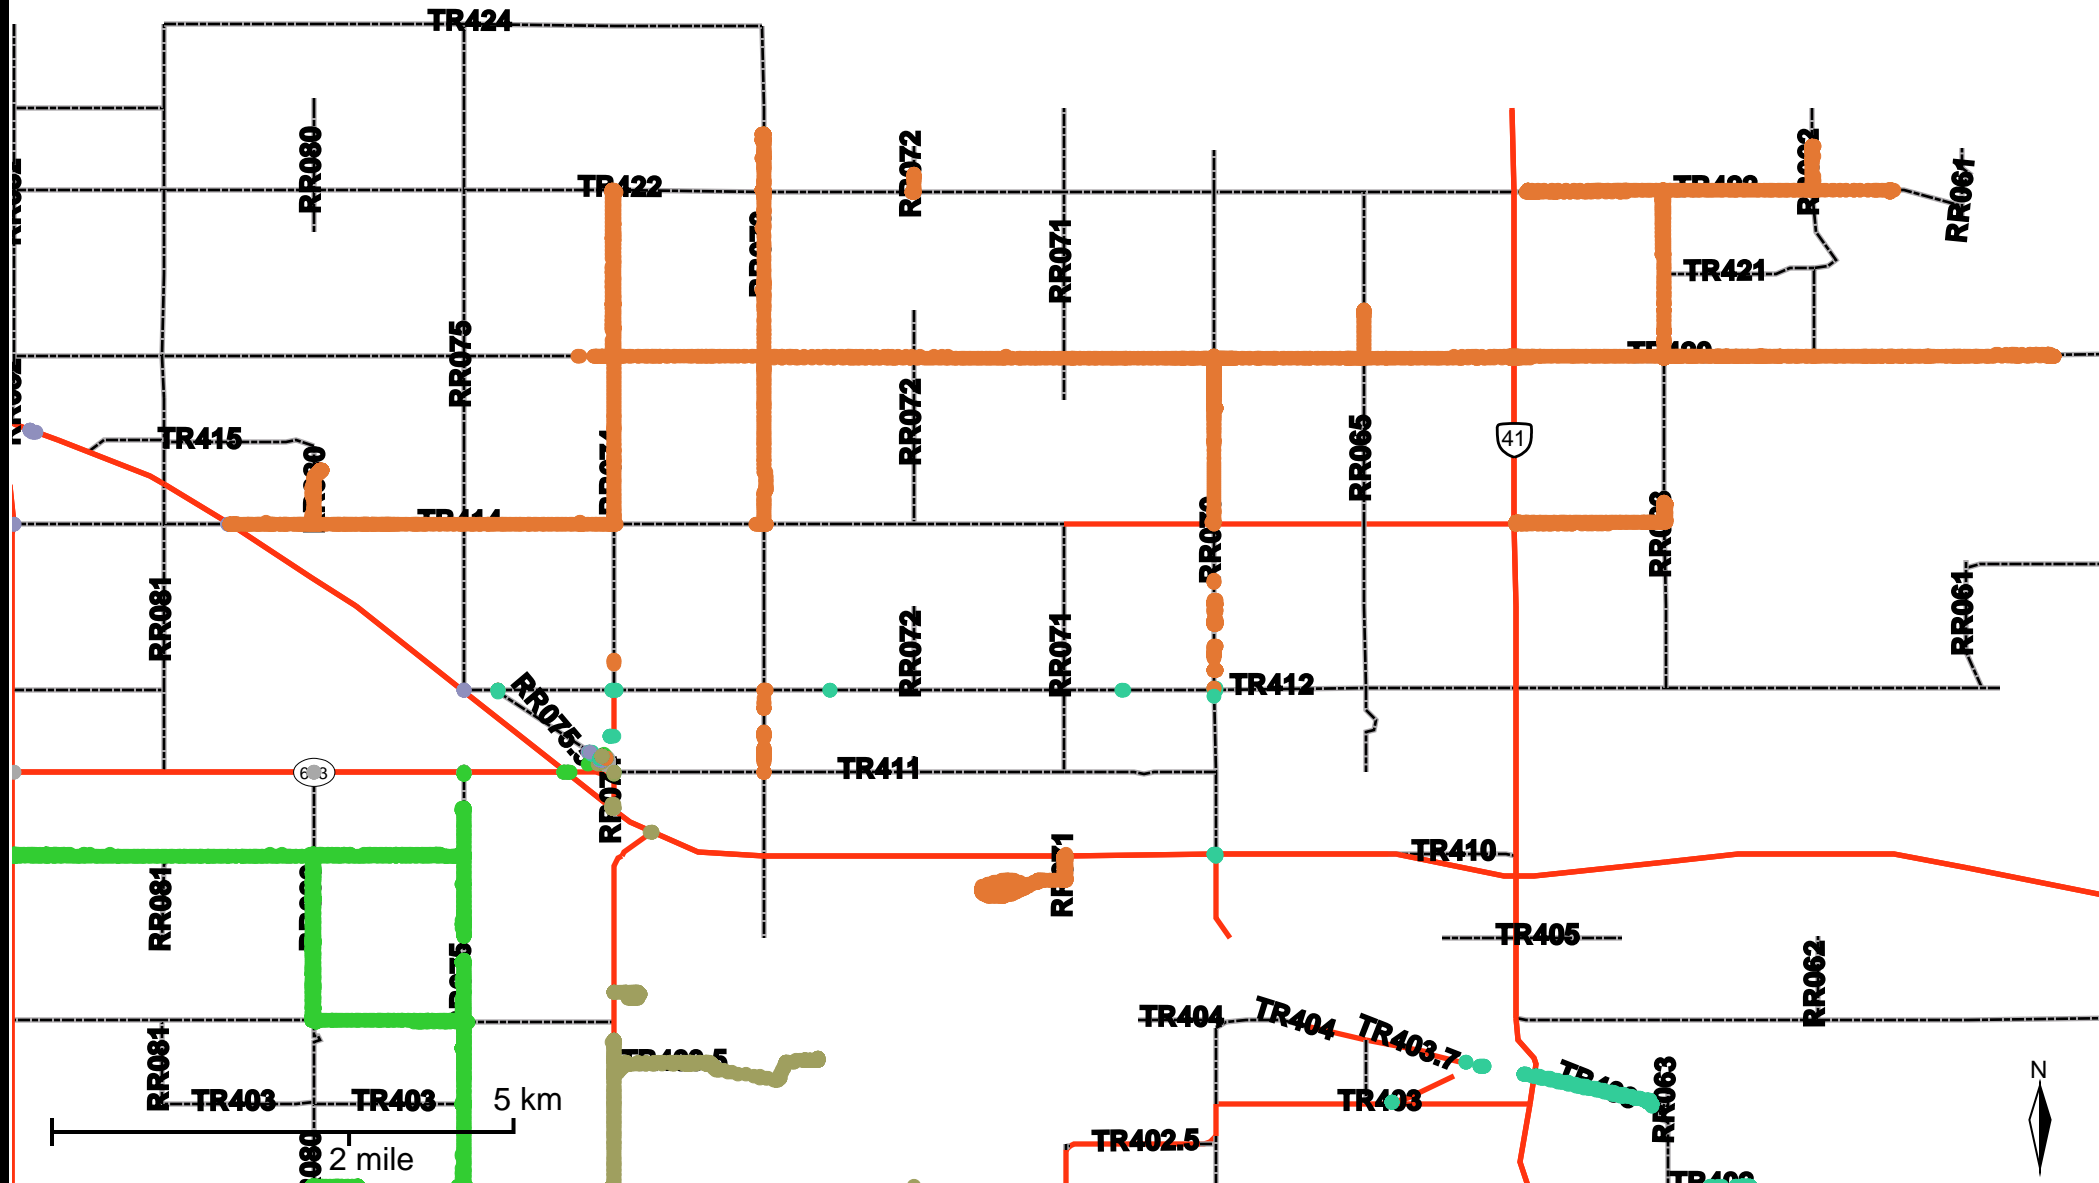

# Grader Activity Weekly Report

From Date: 2020-04-20  
 To Date: 2020-04-26  
 Electoral Division: 6  
 Total Distance(km): 391.7  
 Total Time(h): 176.3  
 Speed Threshold(km/h): 10