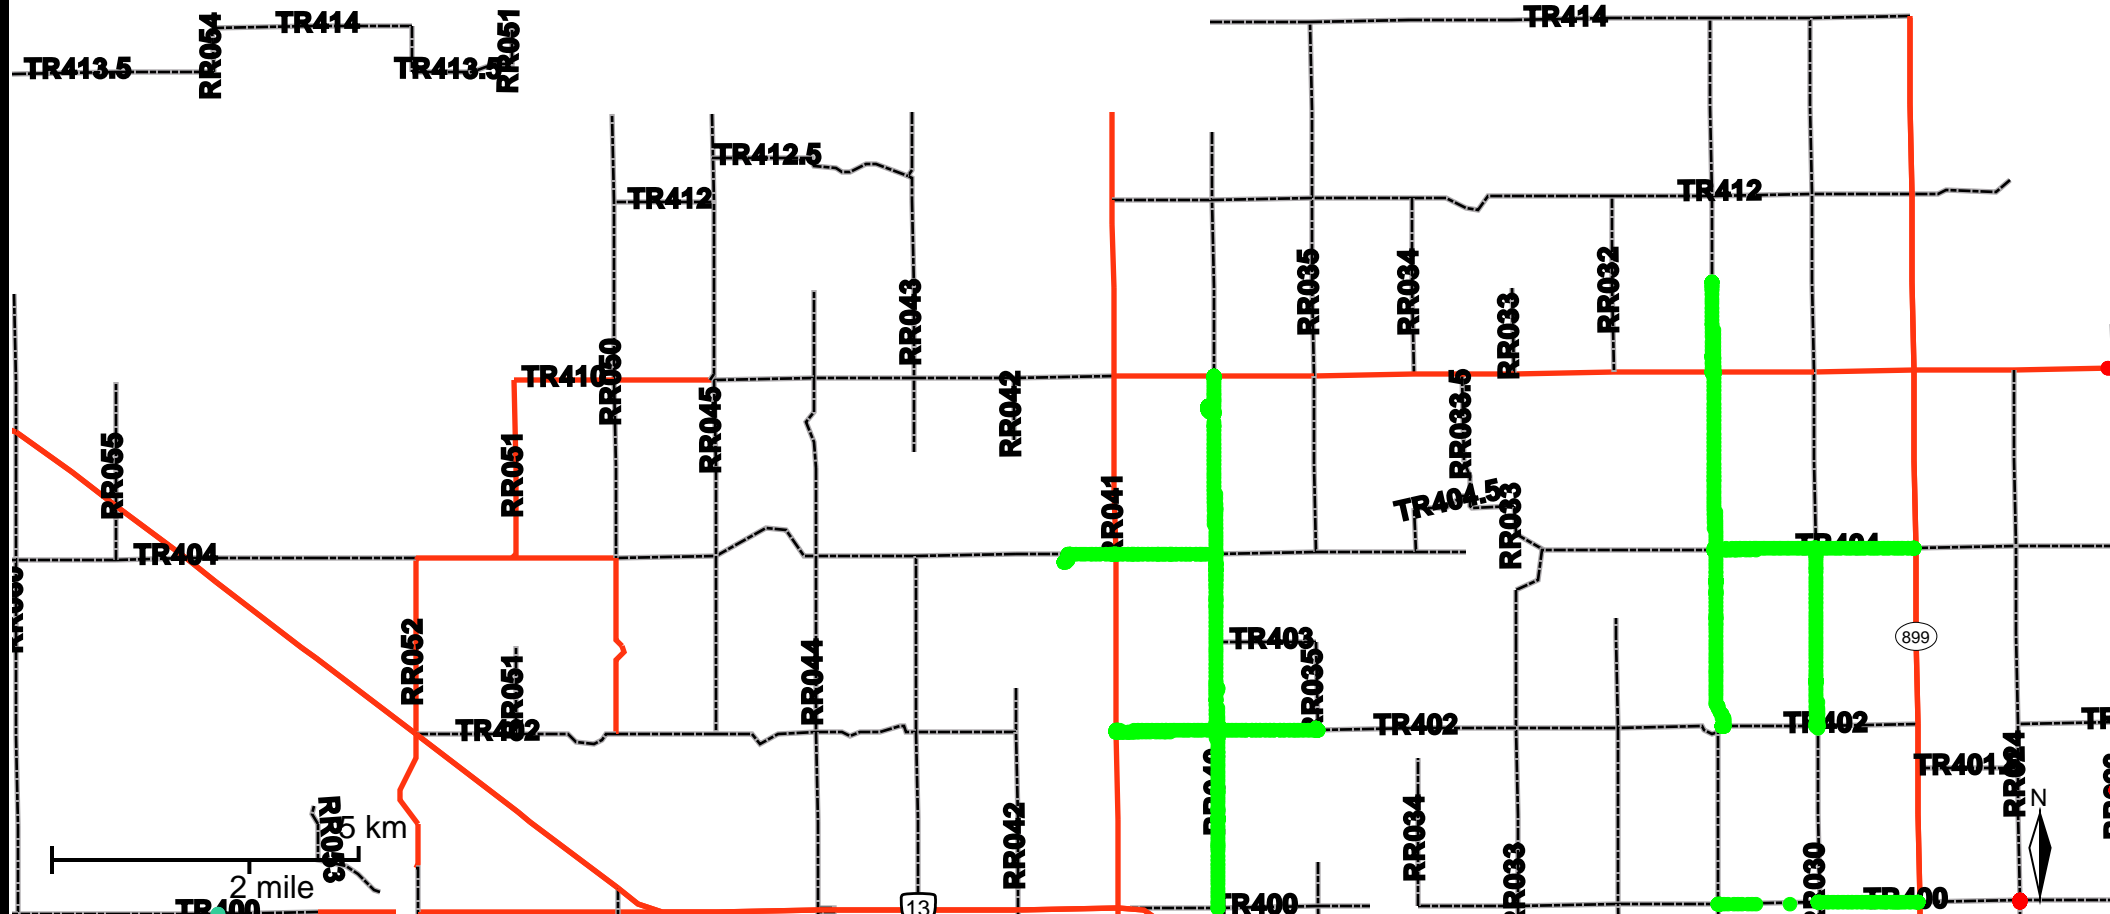

Grader Activity Weekly Report

From Date: 2020-04-20
 To Date: 2020-04-26
 Electoral Division: 4
 Total Distance(km): 98.2
 Total Time(h): 14.2
 Speed Threshold(km/h): 10