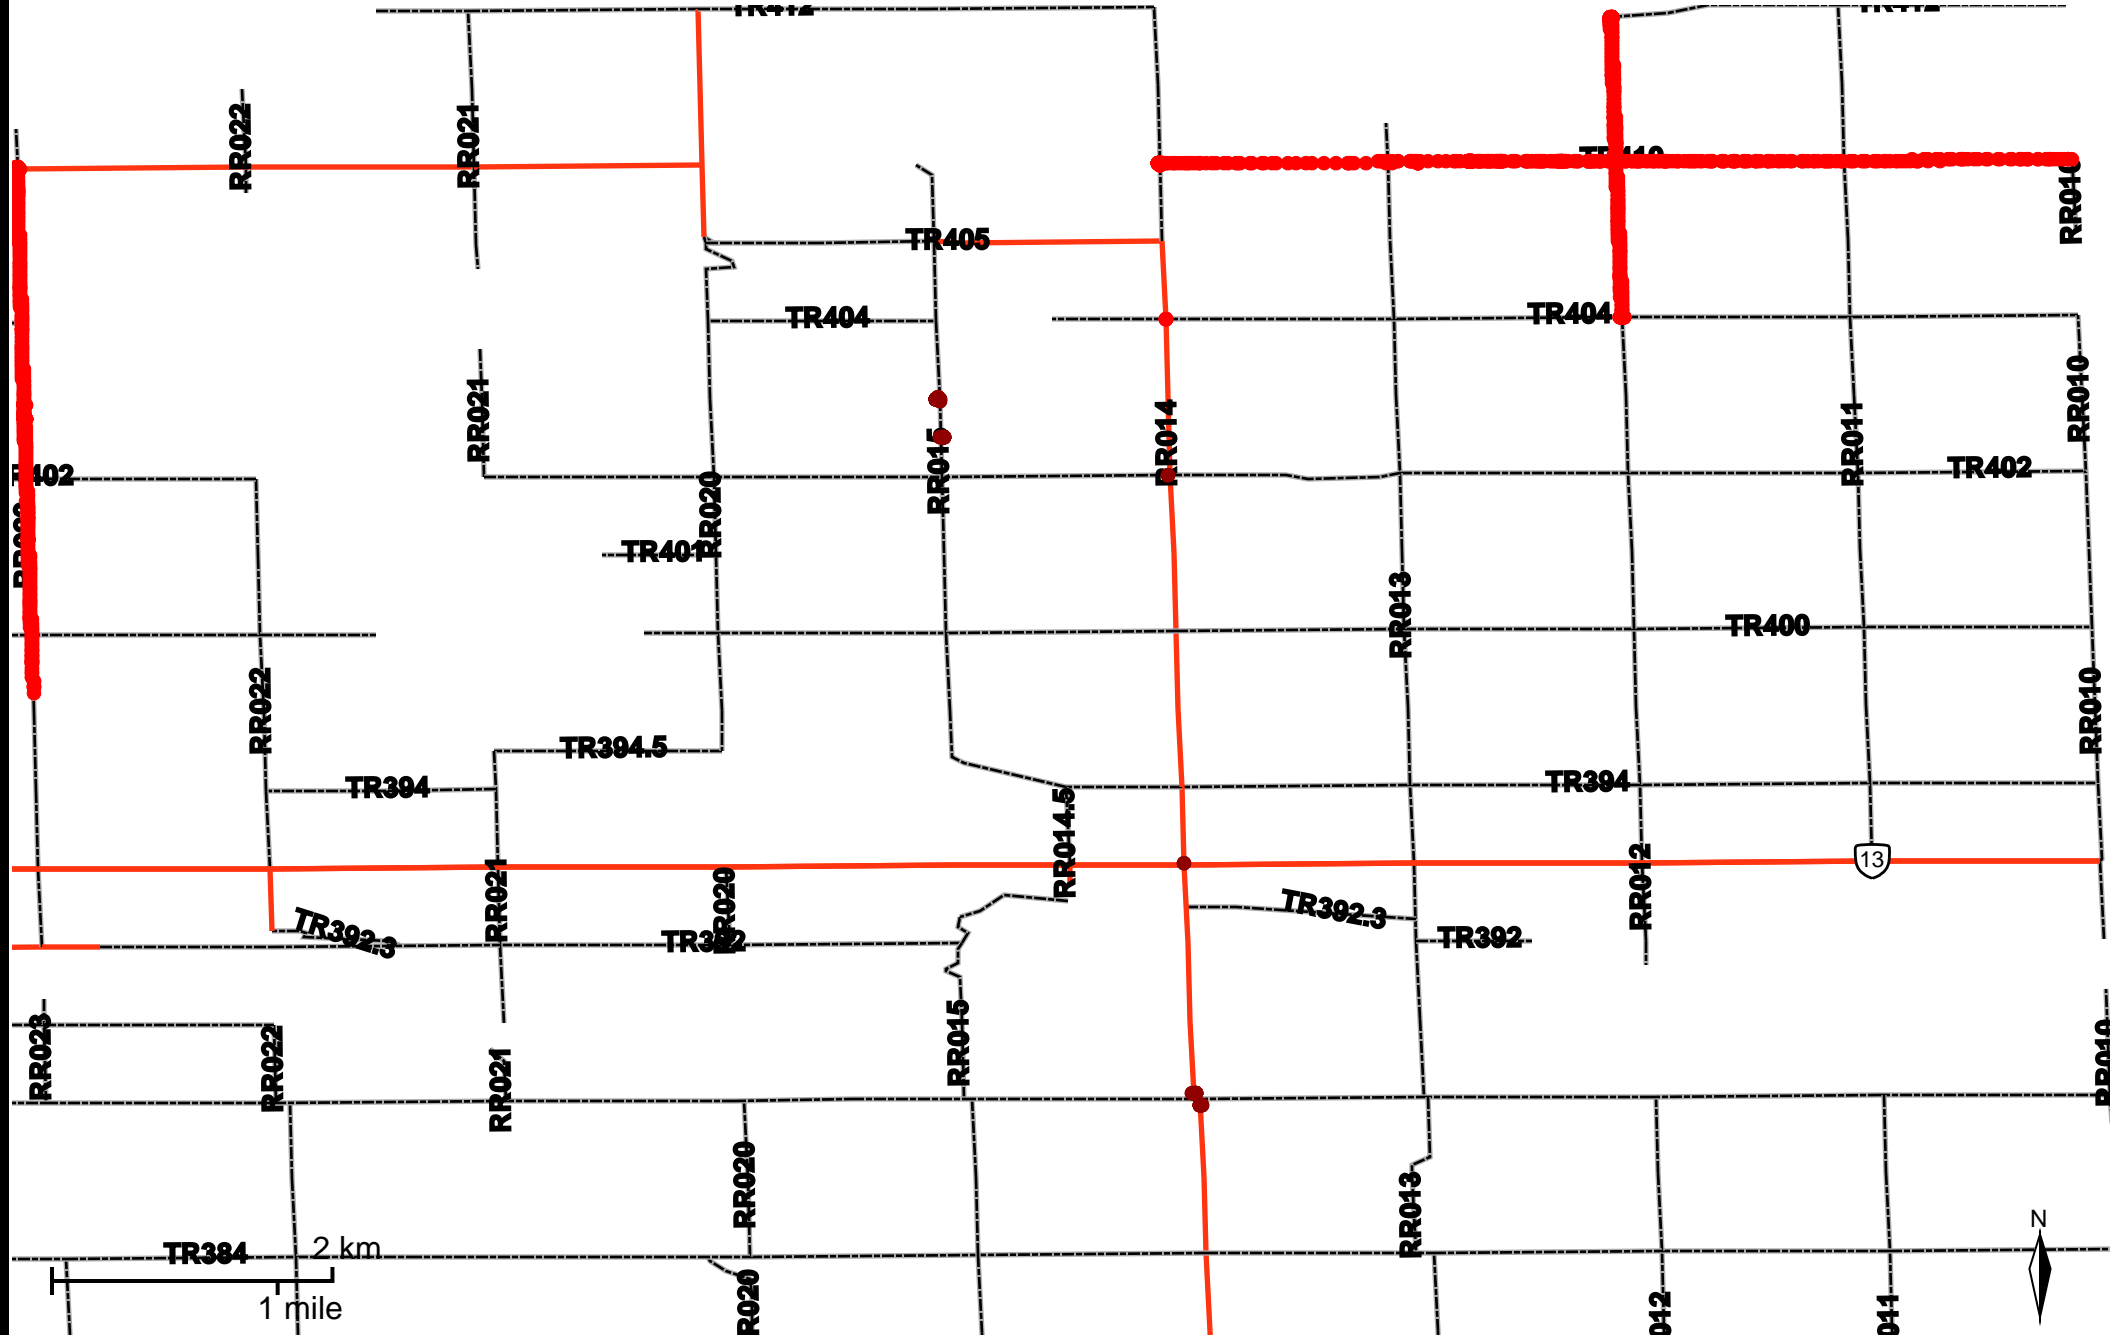

# Grader Activity Weekly Report

From Date: 2020-04-20  
To Date: 2020-04-26  
Electoral Division: 2  
Total Distance(km): 69  
Total Time(h): 8.4  
Speed Threshold(km/h): 10