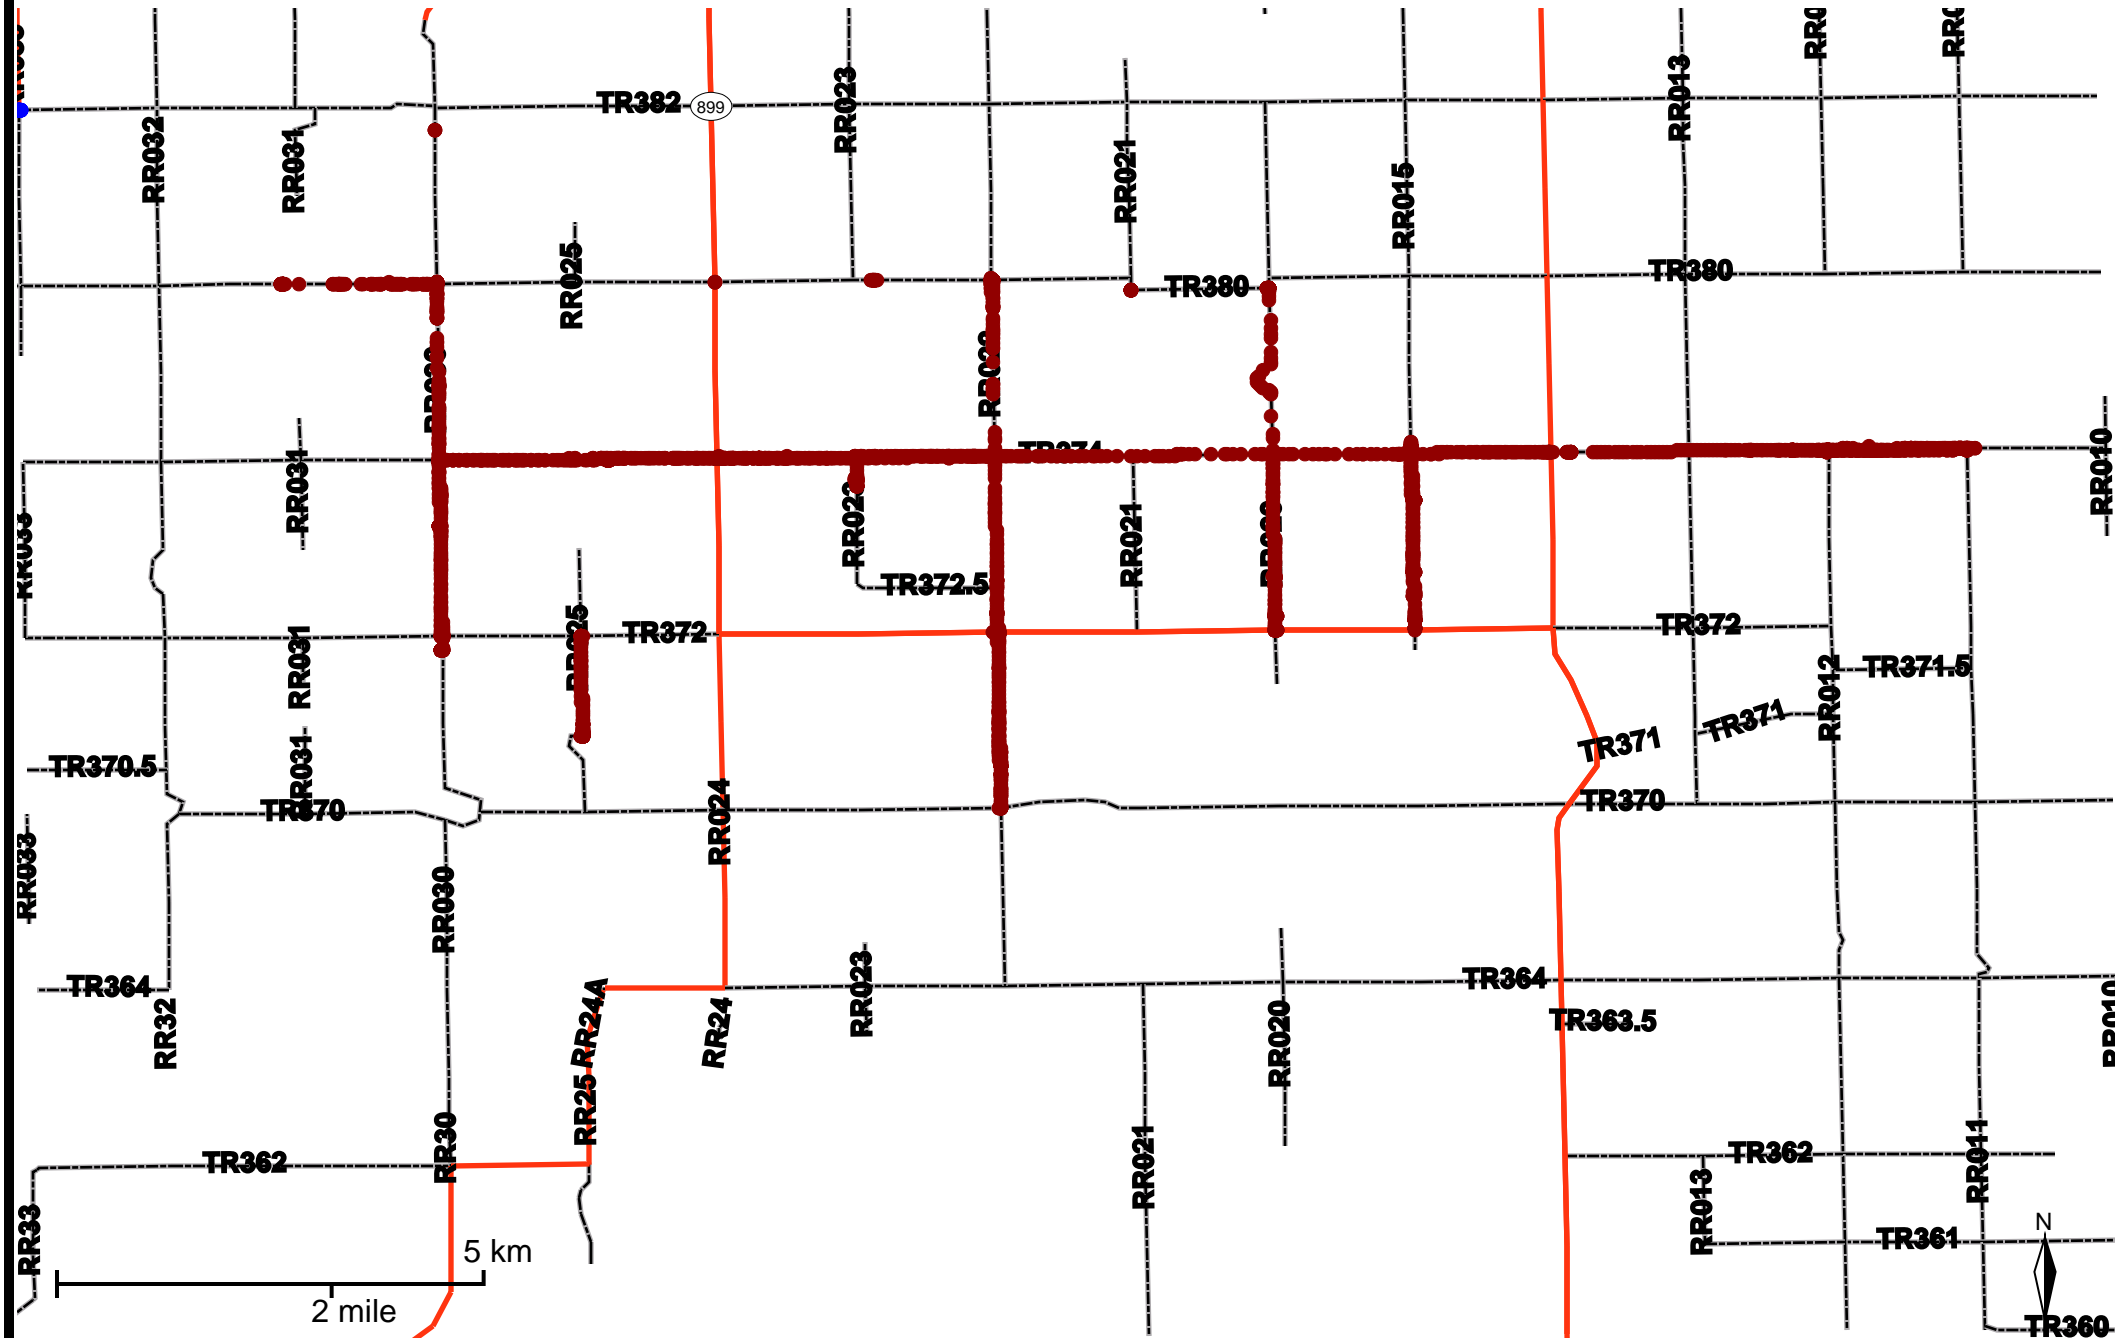

# Grader Activity Weekly Report

From Date: 2020-04-20  
To Date: 2020-04-26  
Electoral Division: 1  
Total Distance(km): 81.7  
Total Time(h): 14.6  
Speed Threshold(km/h): 10