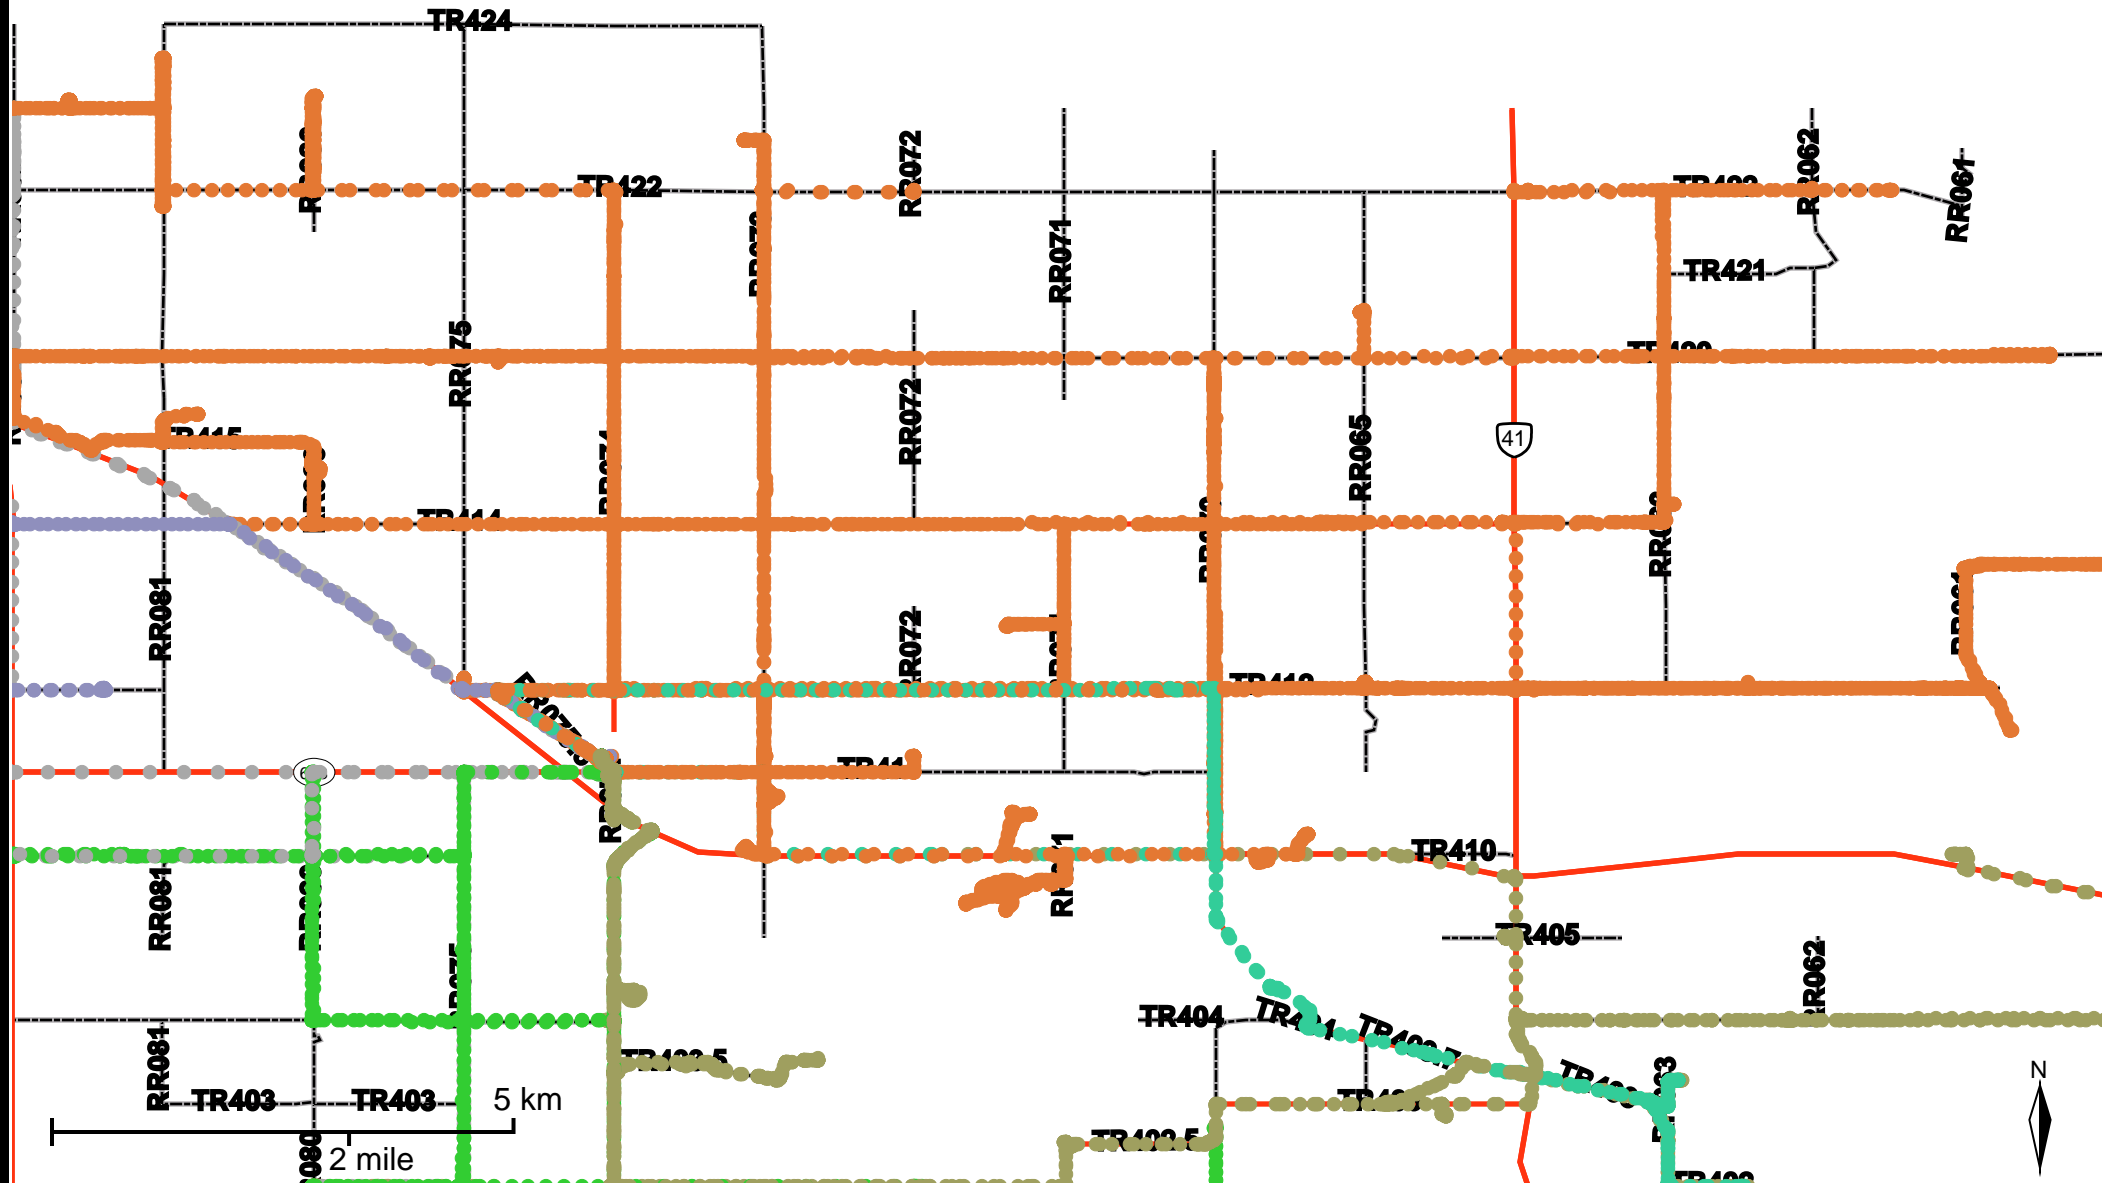

Grader Activity Weekly Report

From Date: 2020-03-30
To Date: 2020-04-05
Electoral Division: 6
Total Distance(km): 956.6
Total Time(h): 100.3
Speed Threshold(km/h): 45