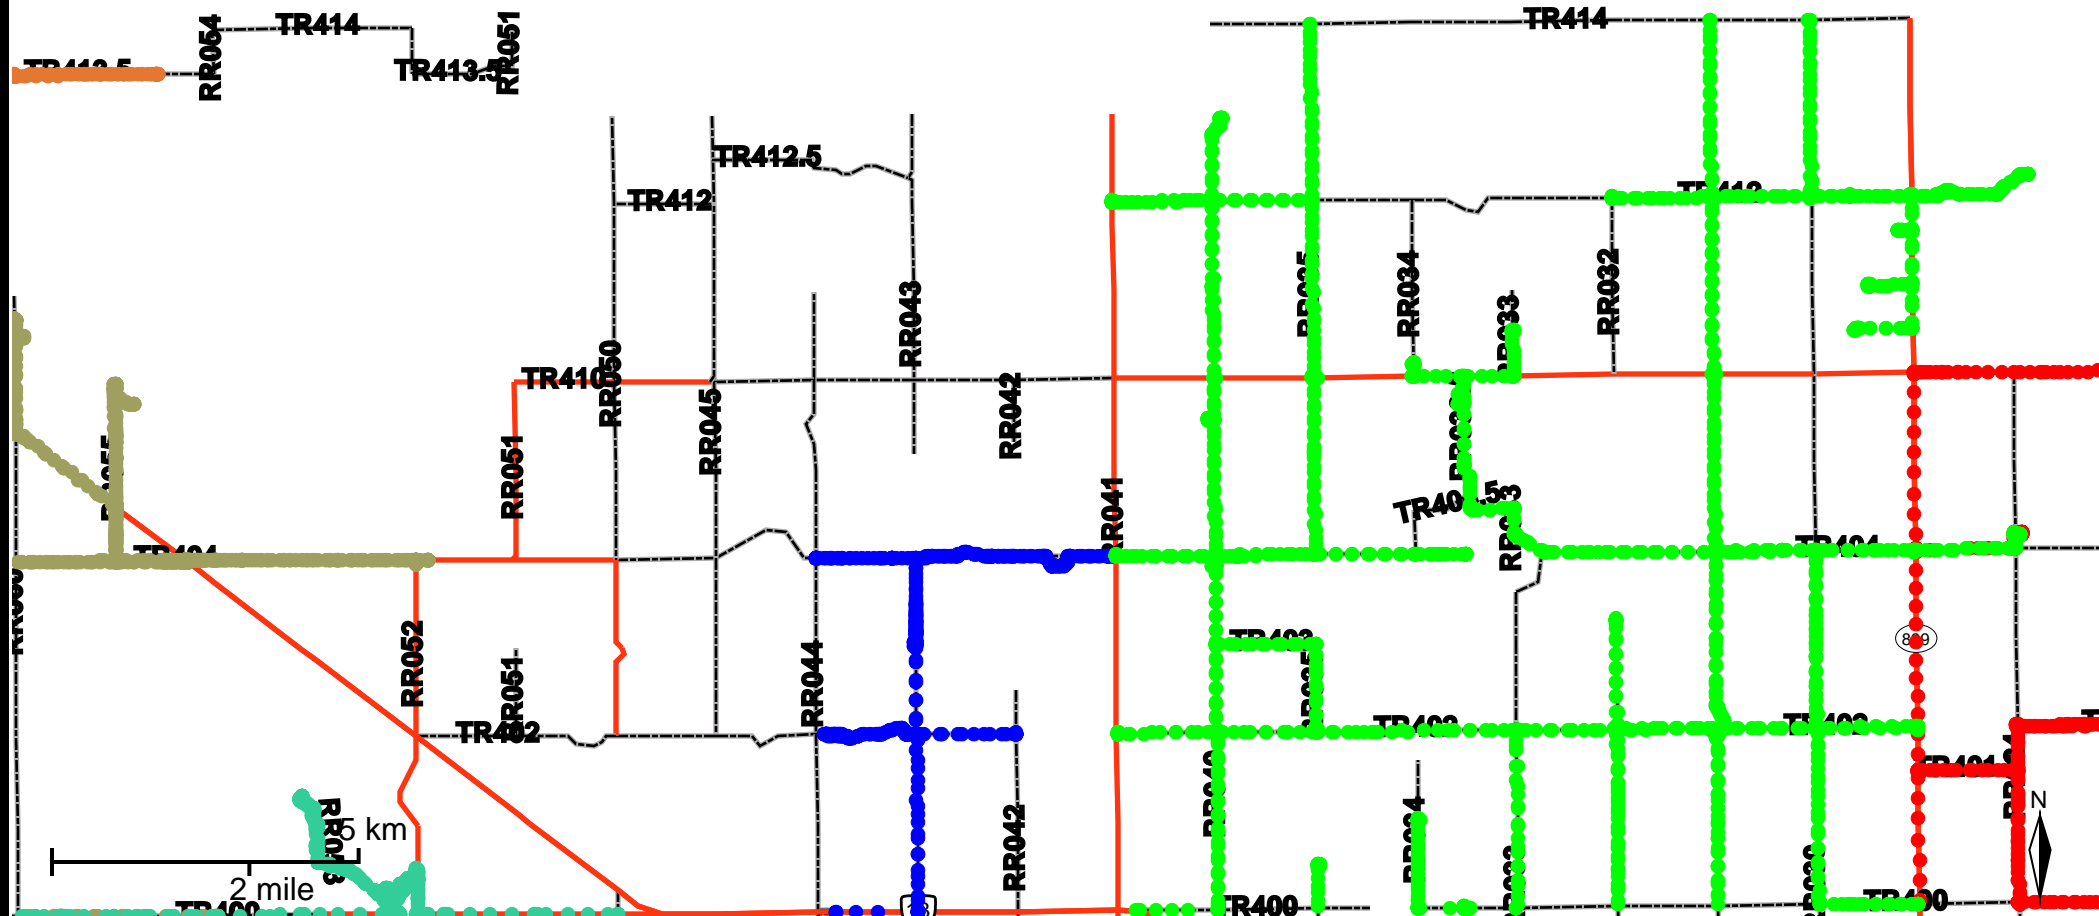

# Grader Activity Weekly Report

From Date: 2020-03-30  
To Date: 2020-04-05  
Electoral Division: 4  
Total Distance(km): 432.5  
Total Time(h): 20.6  
Speed Threshold(km/h): 45