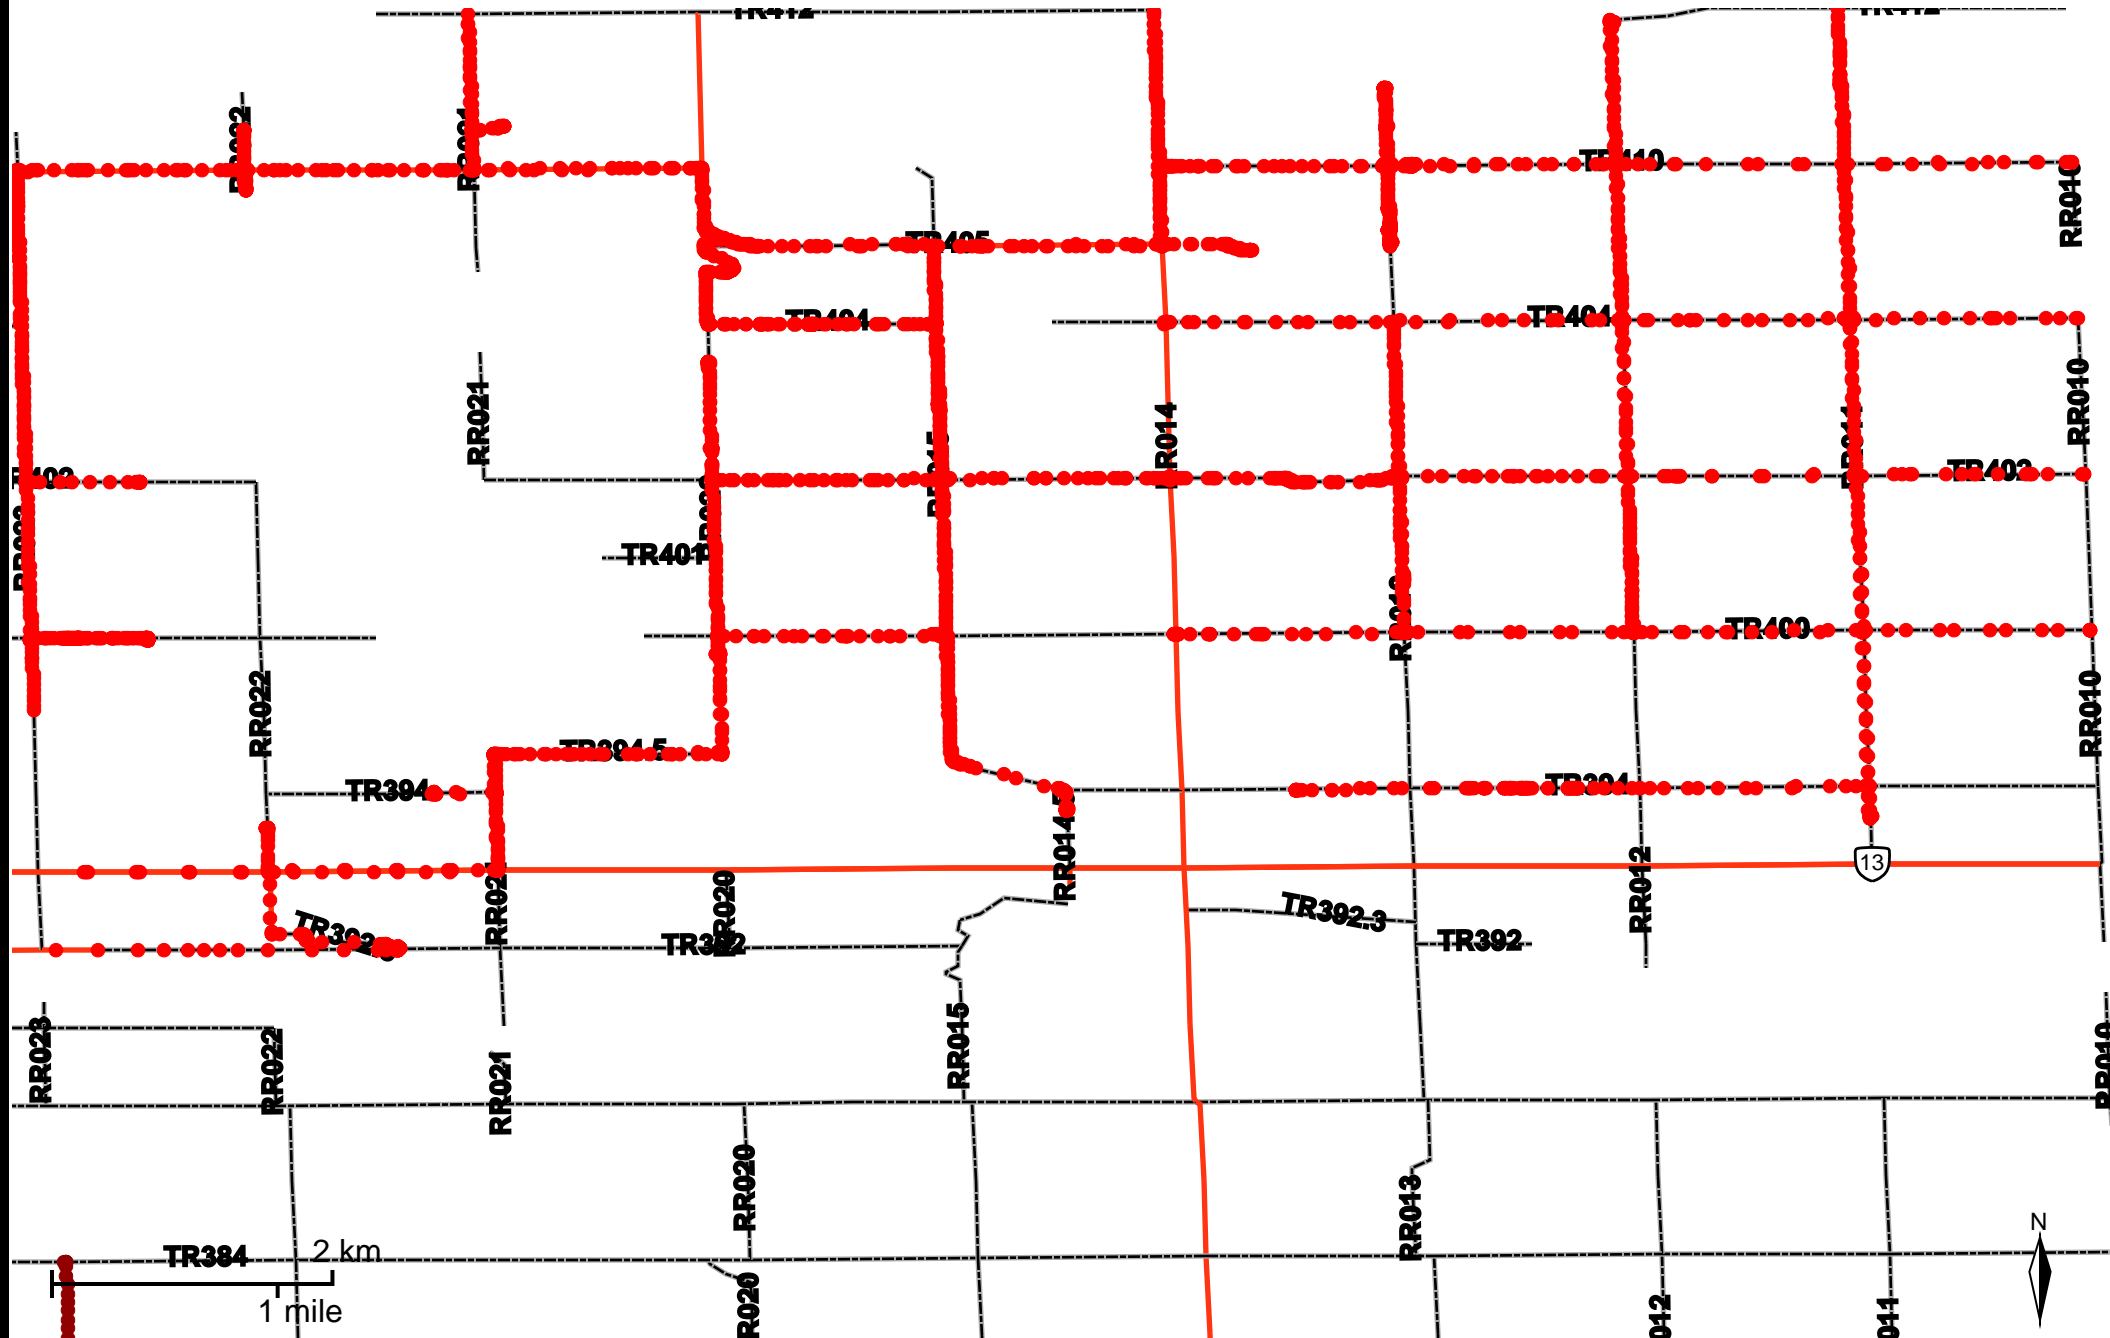

# Grader Activity Weekly Report

From Date: 2020-03-30  
To Date: 2020-04-05  
Electoral Division: 2  
Total Distance(km): 366.3  
Total Time(h): 18.2  
Speed Threshold(km/h): 45

2 km  
1 mile