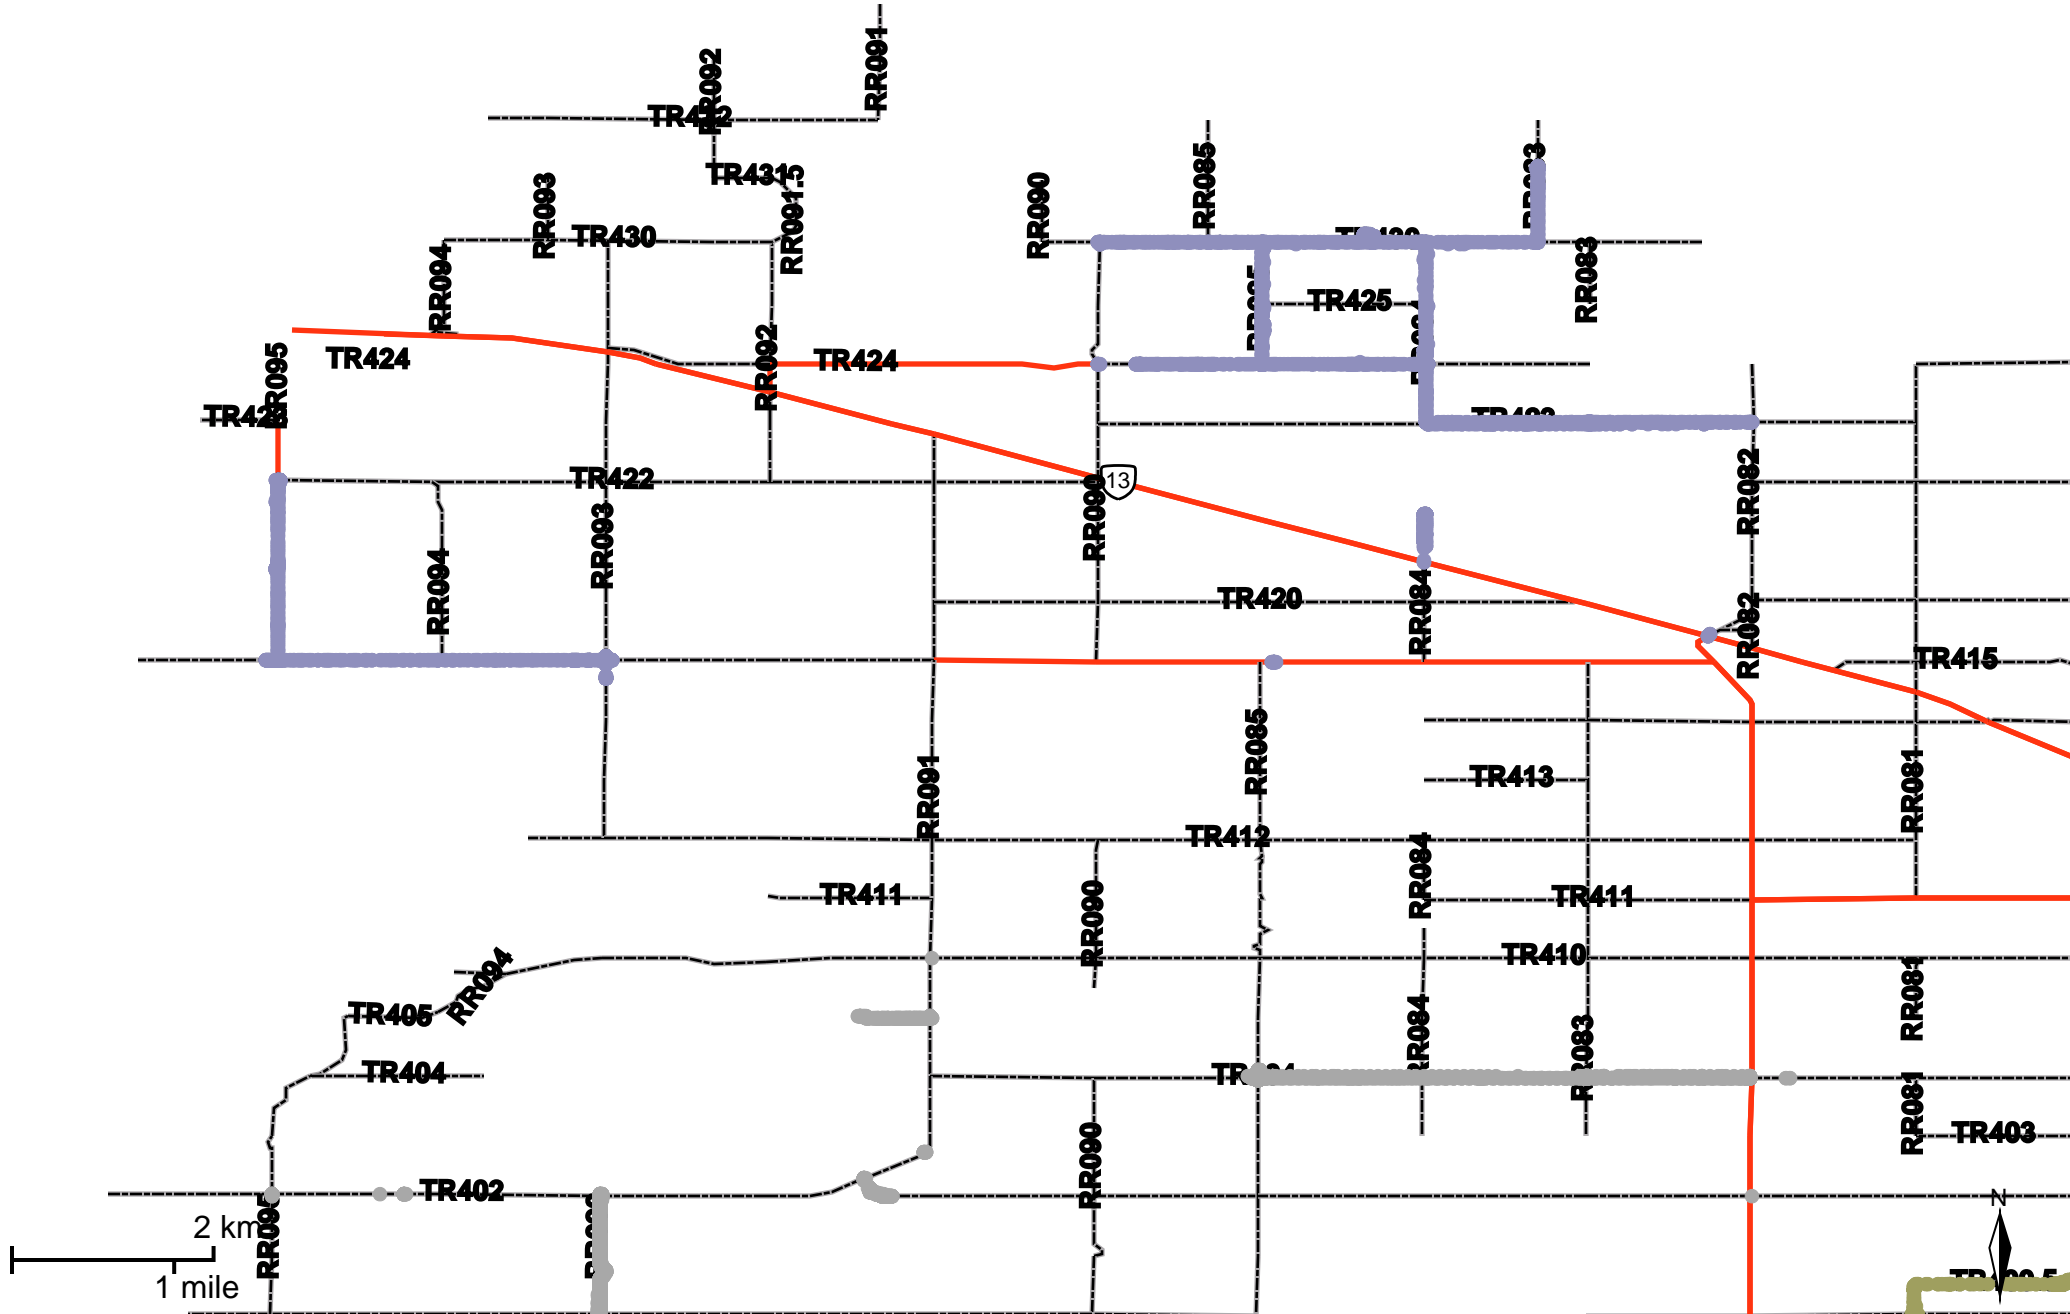

Grader Activity Weekly Report

From Date: 2020-04-13
To Date: 2020-04-19
Electoral Division: 7
Total Distance(km): 192.2
Total Time(h): 29.3
Speed Threshold(km/h): 10