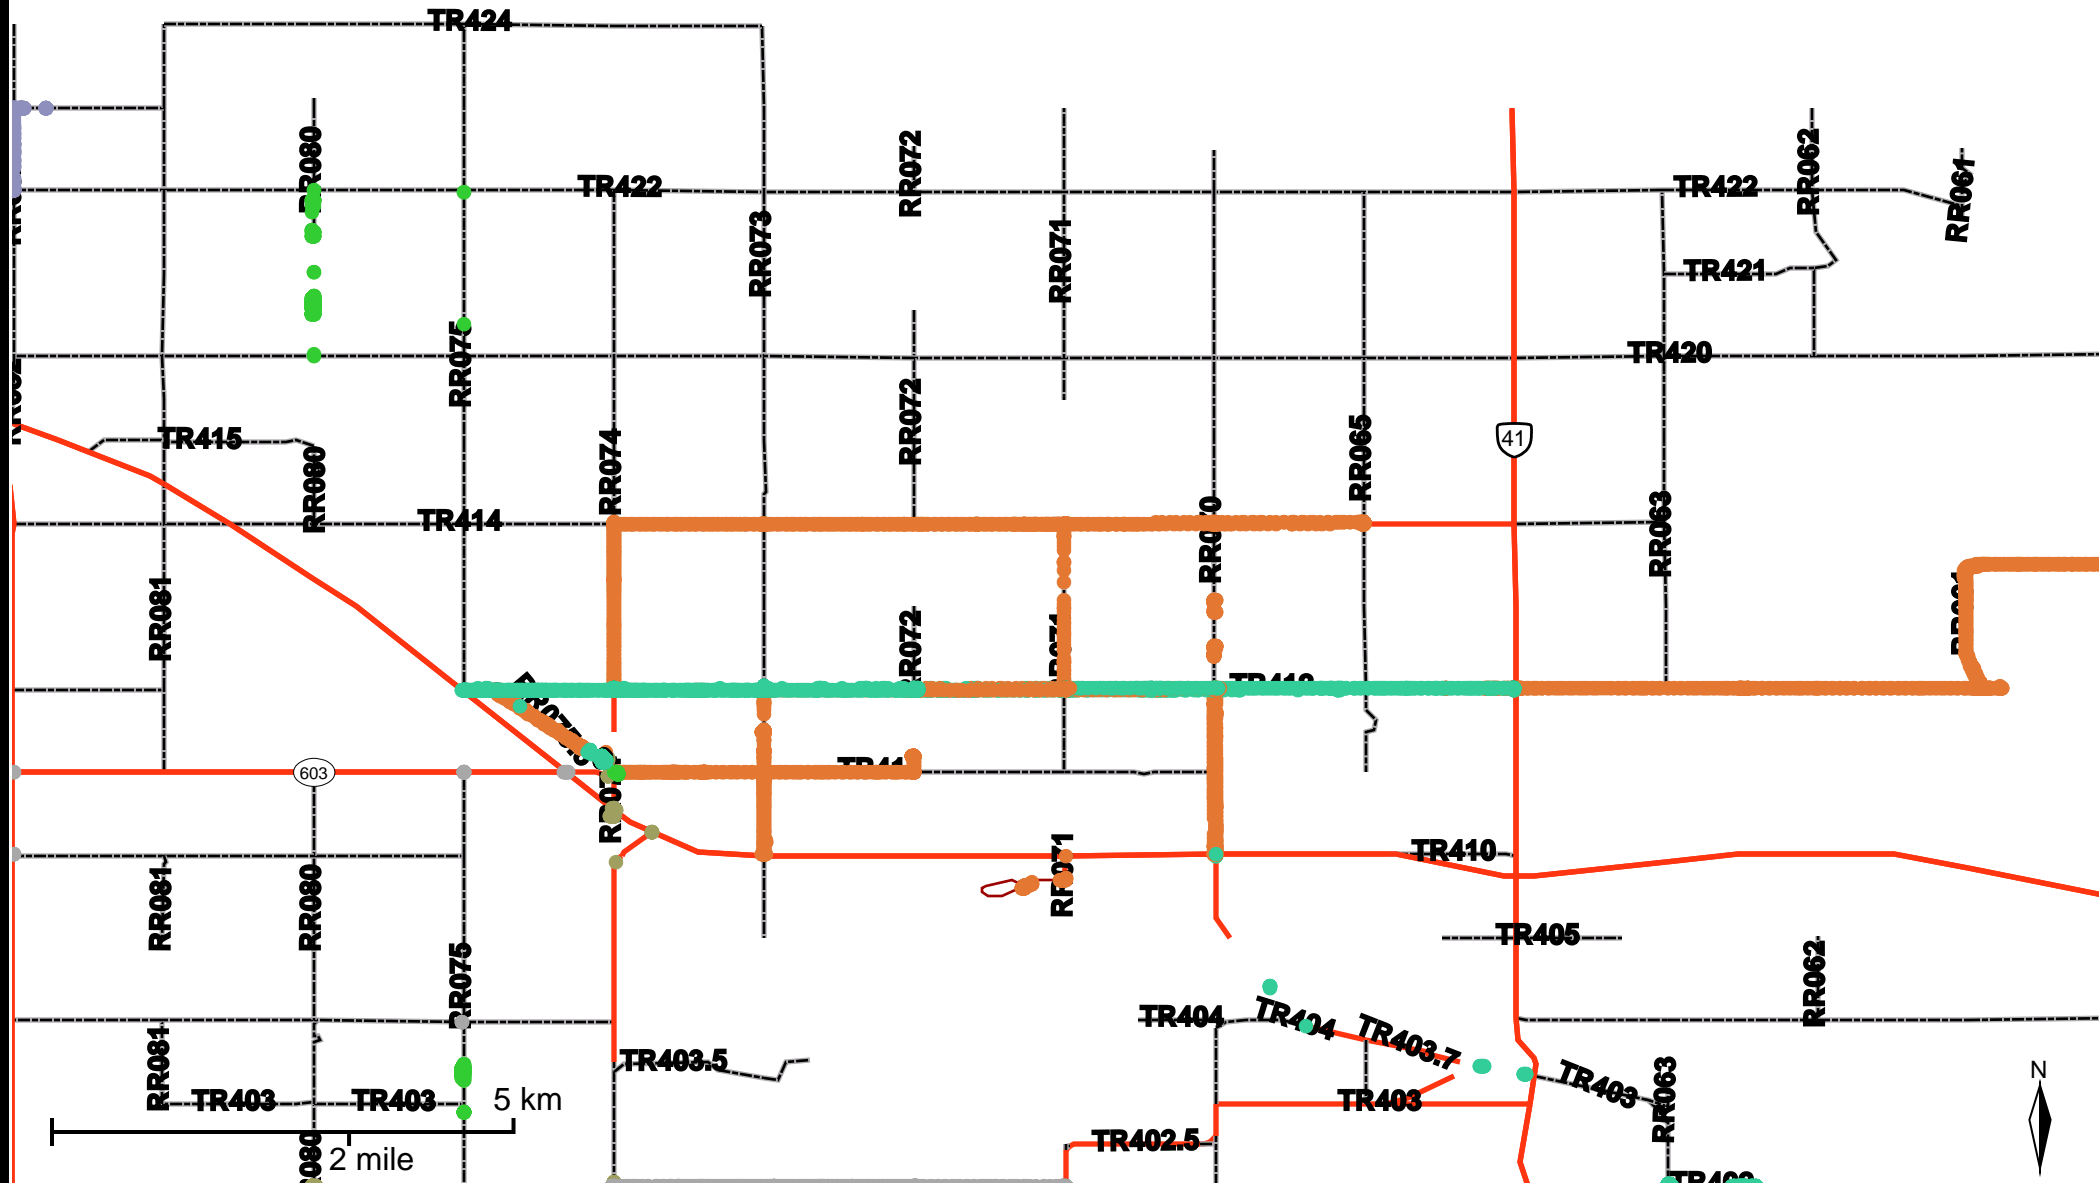

Grader Activity Weekly Report

From Date: 2020-04-13
 To Date: 2020-04-19
 Electoral Division: 6
 Total Distance(km): 262.3
 Total Time(h): 63.1
 Speed Threshold(km/h): 10