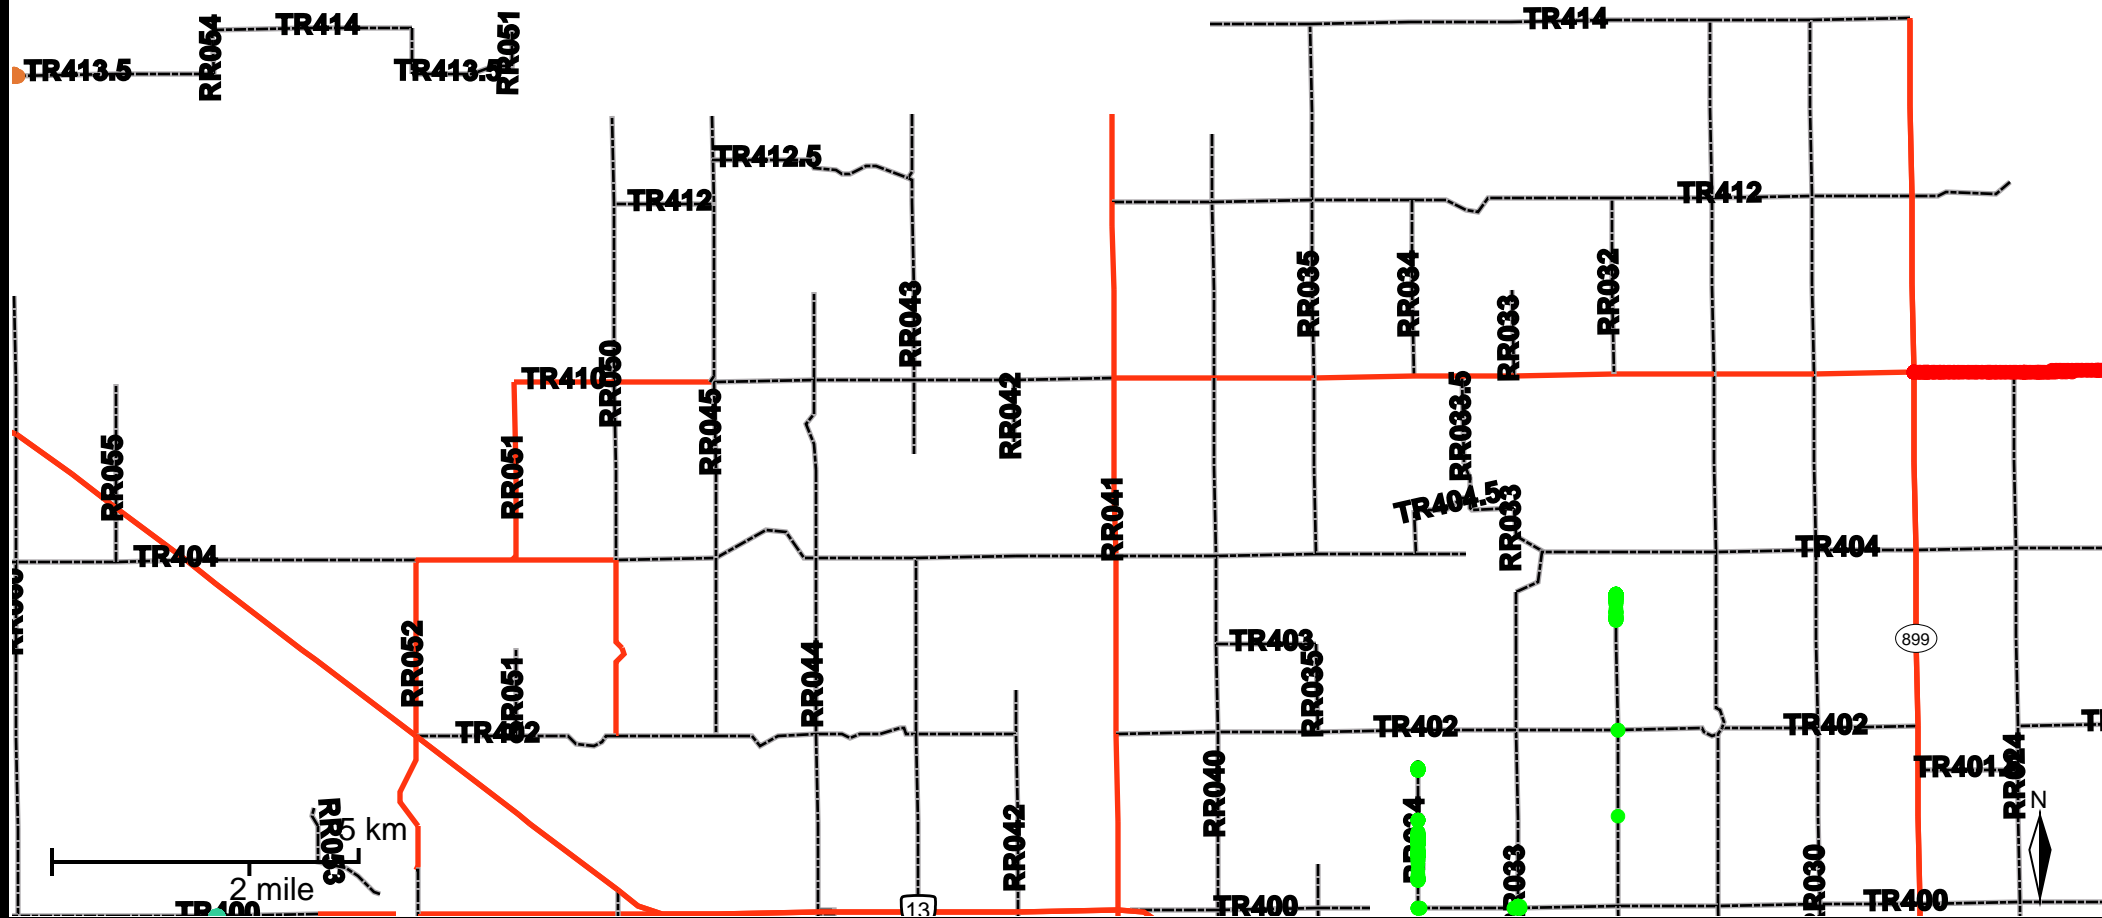

Grader Activity Weekly Report

From Date: 2020-04-13
To Date: 2020-04-19
Electoral Division: 4
Total Distance(km): 18.4
Total Time(h): 2.6
Speed Threshold(km/h): 10