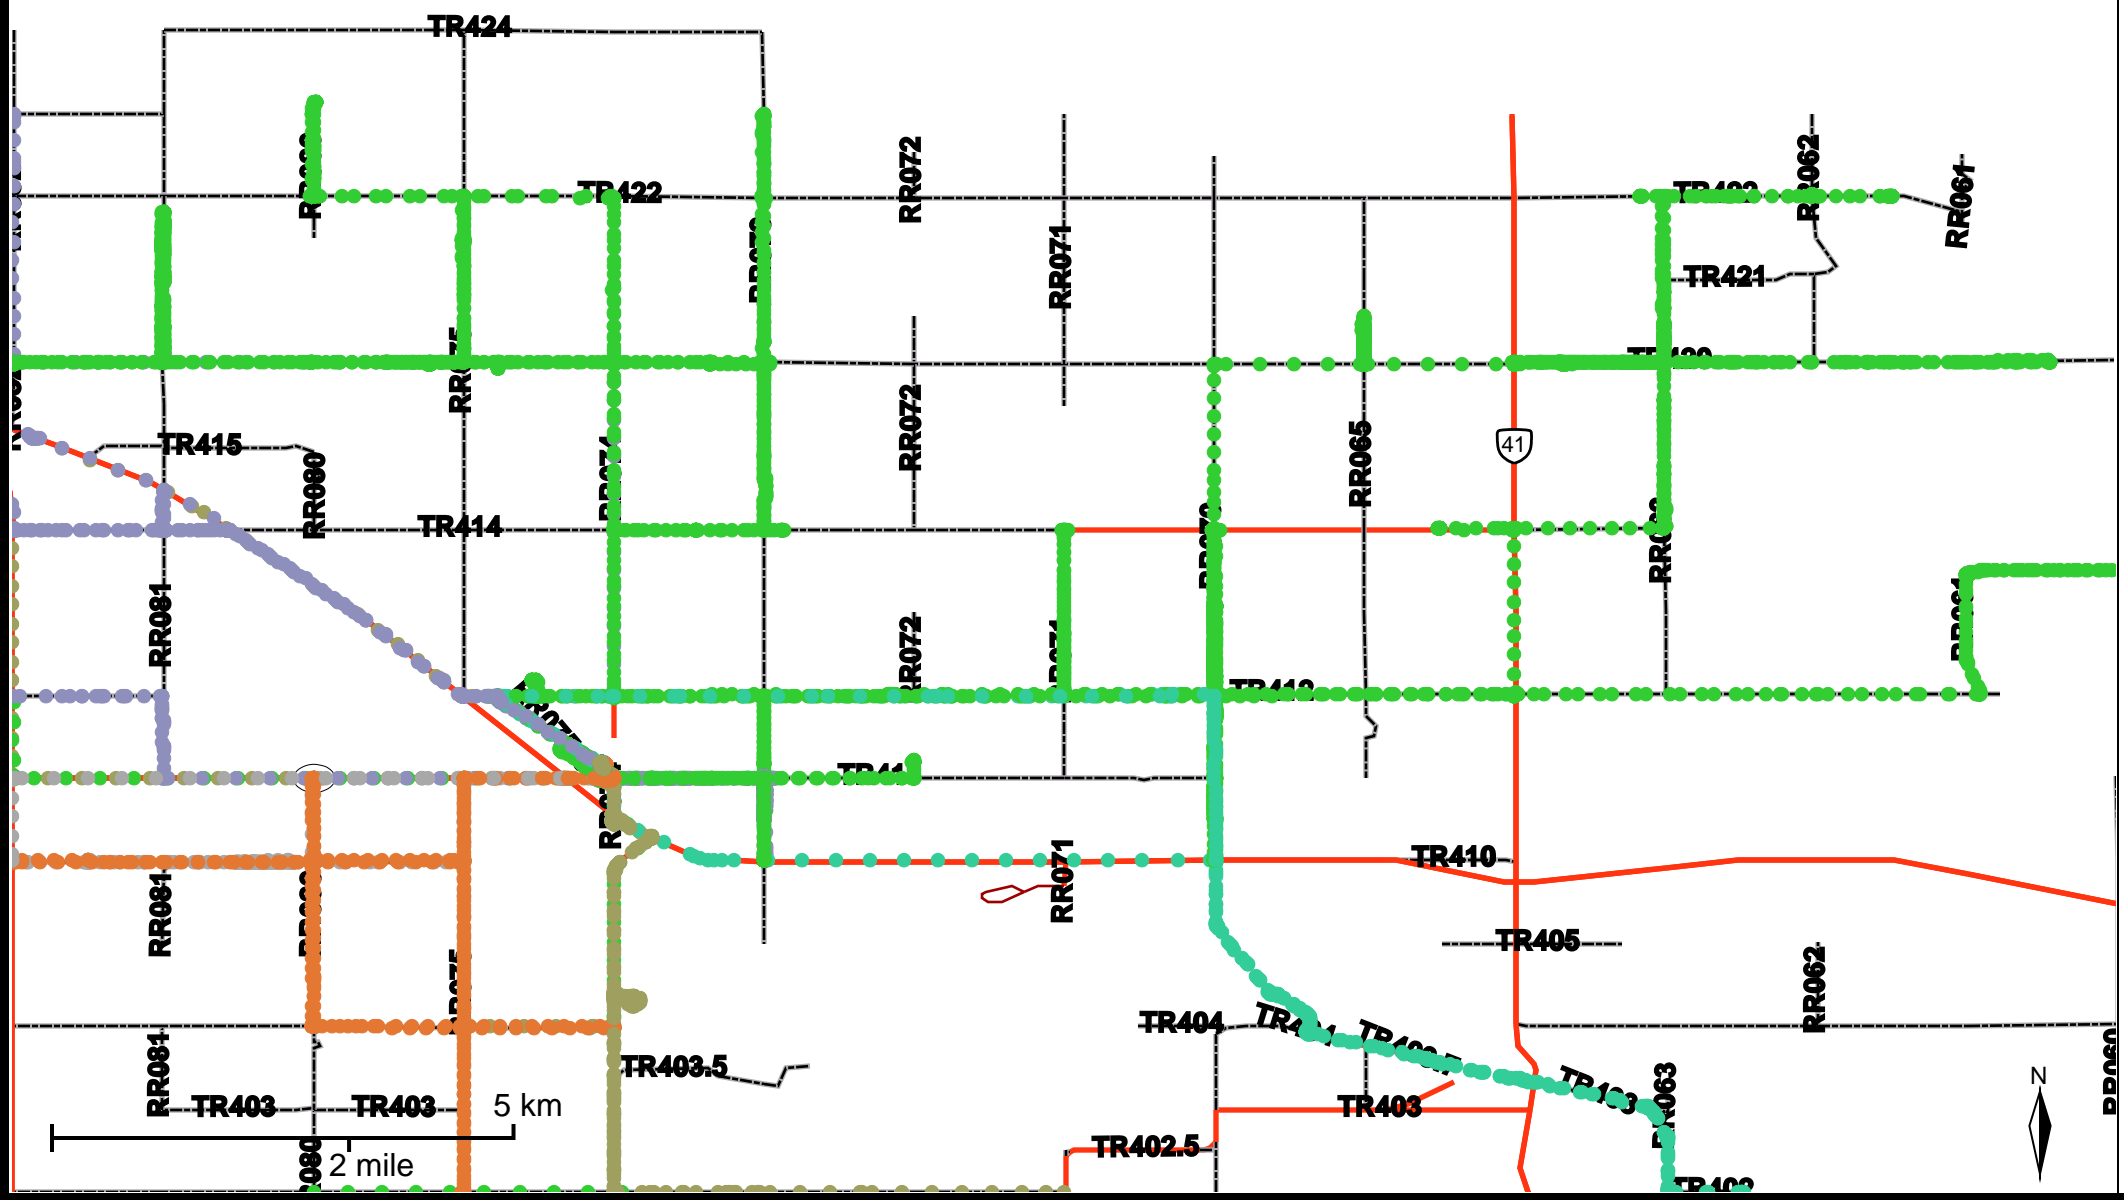

Grader Activity Weekly Report

From Date: 2020-04-06
To Date: 2020-04-12
Electoral Division: 6
Total Distance(km): 700.4
Total Time(h): 46.7
Speed Threshold(km/h): 45