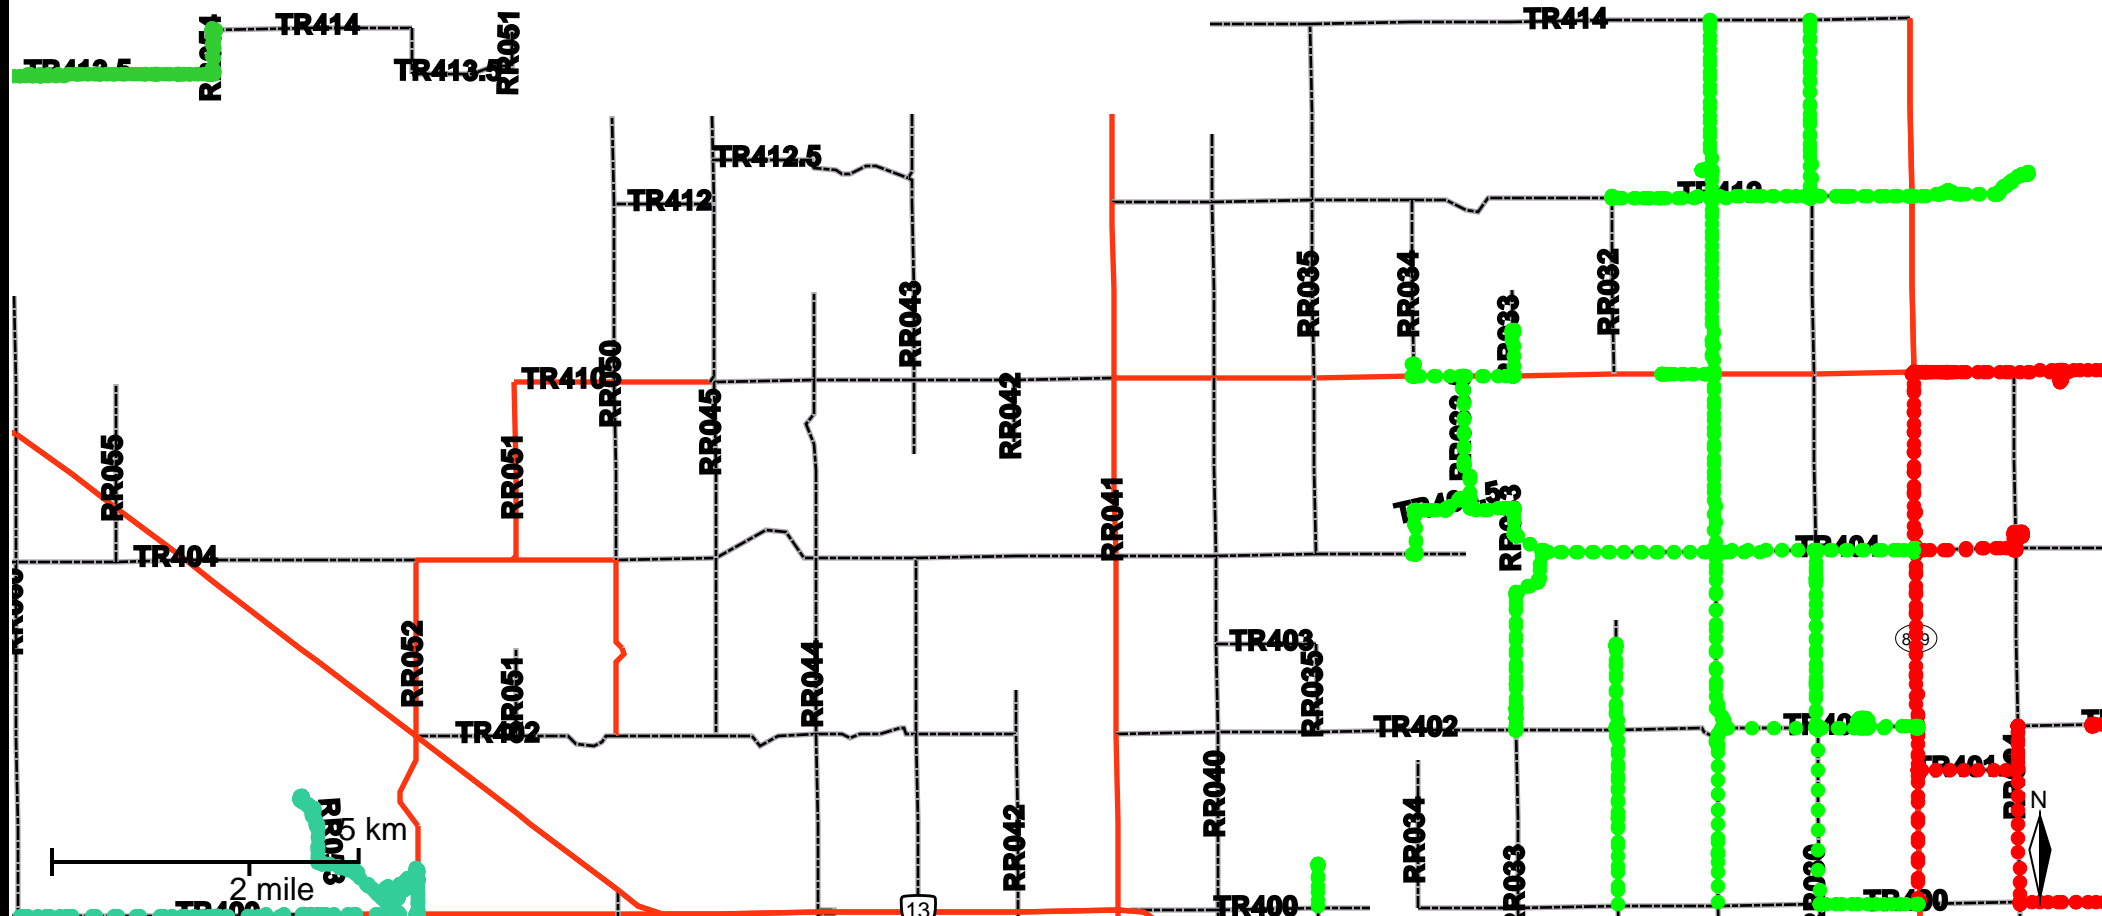

Grader Activity Weekly Report

From Date: 2020-04-06
To Date: 2020-04-12
Electoral Division: 4
Total Distance(km): 208.1
Total Time(h): 9.8
Speed Threshold(km/h): 45