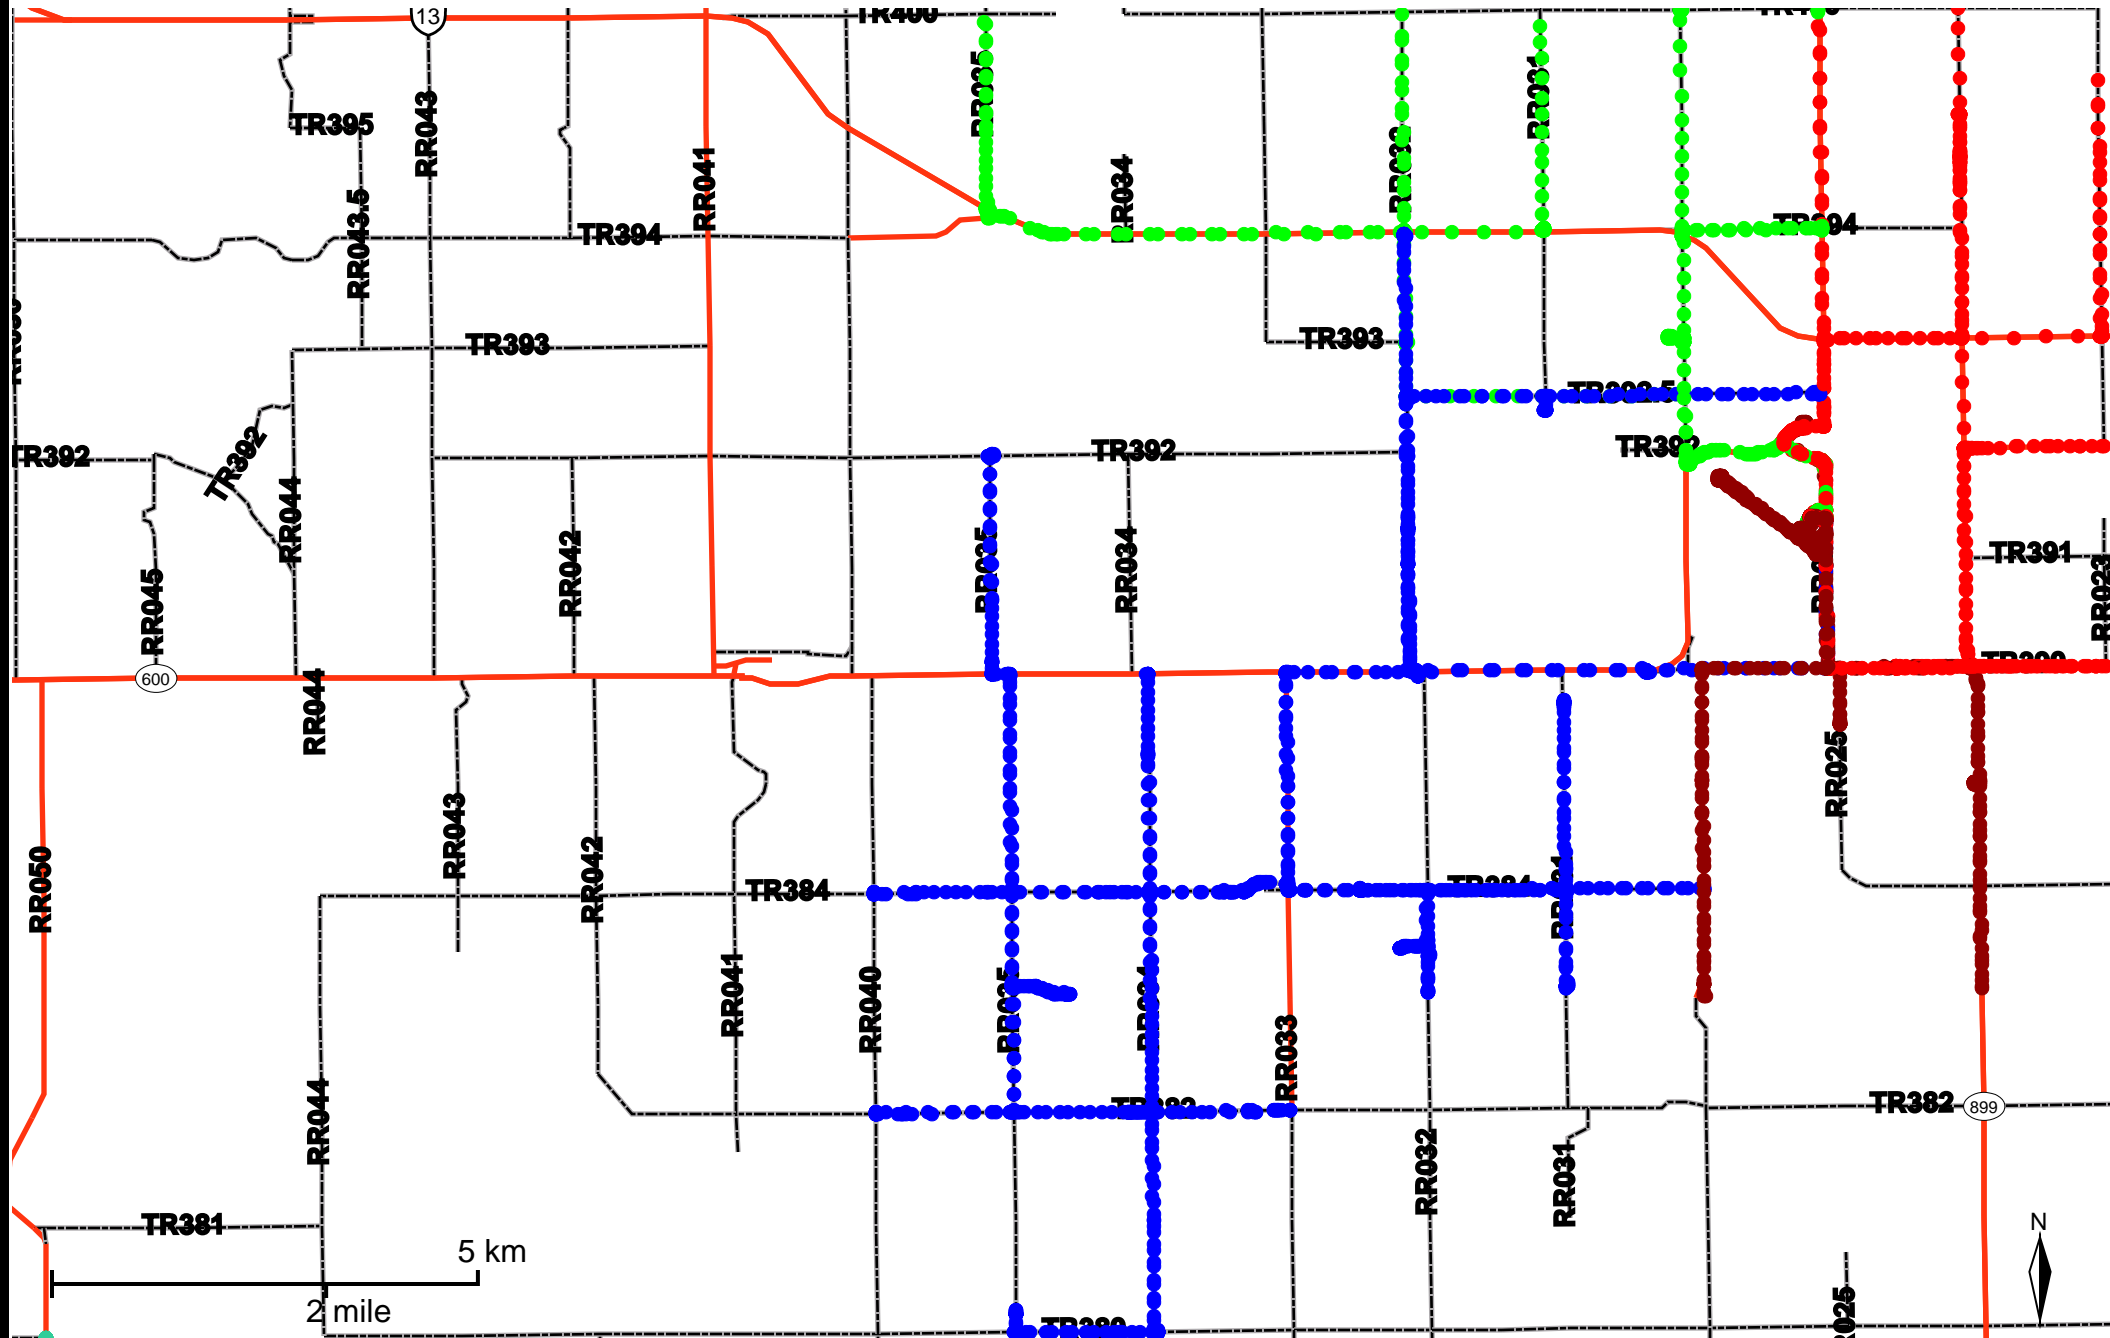

# Grader Activity Weekly Report

From Date: 2020-04-06  
To Date: 2020-04-12  
Electoral Division: 3  
Total Distance(km): 366.6  
Total Time(h): 49.6  
Speed Threshold(km/h): 45