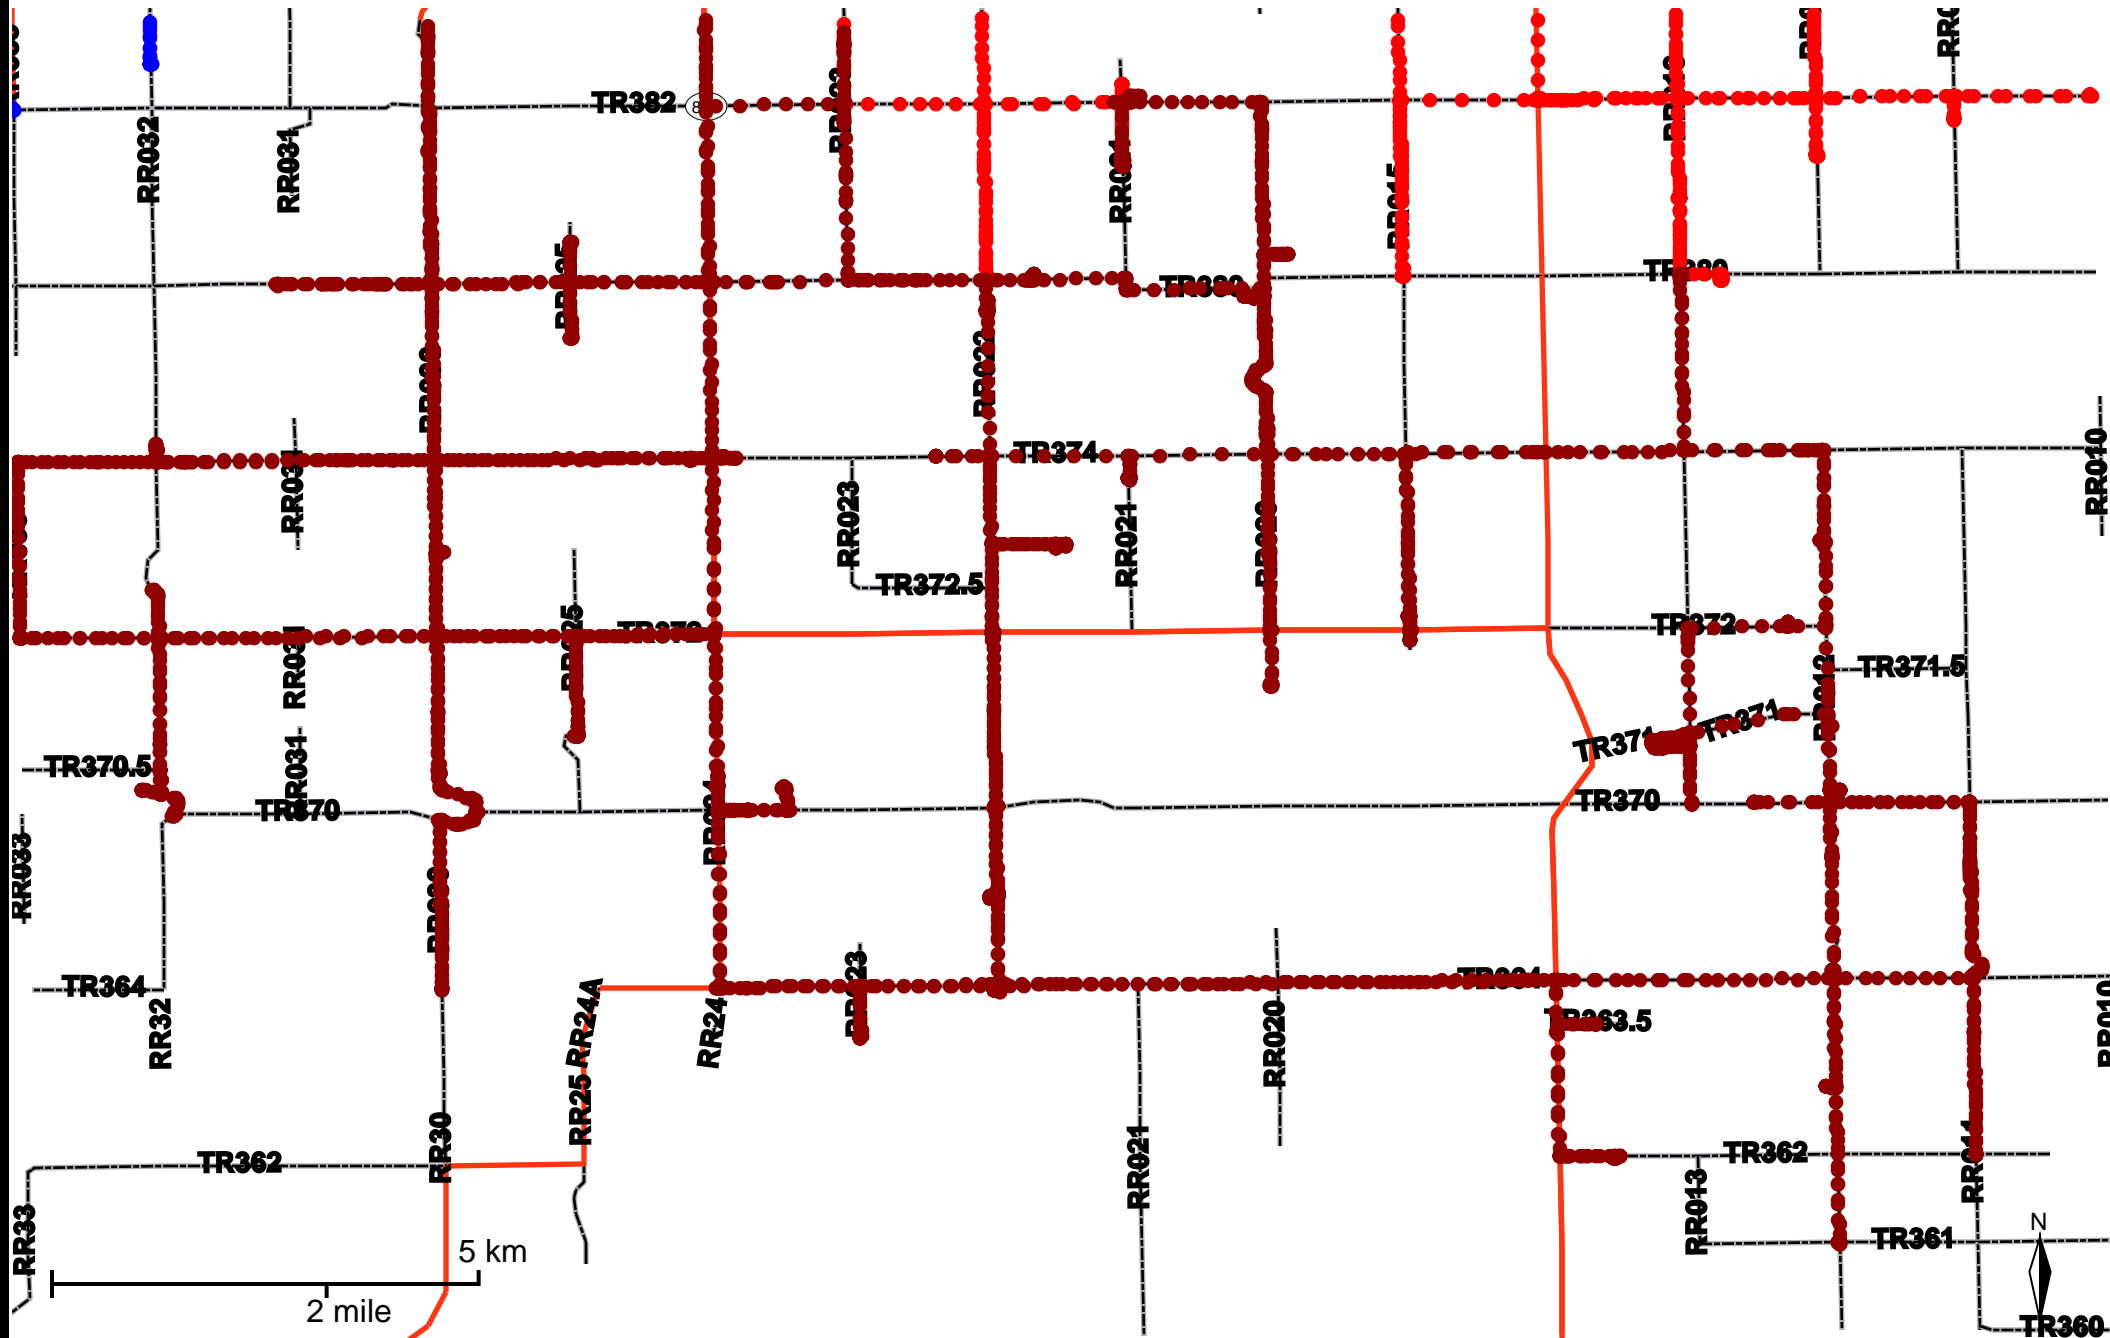

Grader Activity Weekly Report

From Date: 2020-04-06
To Date: 2020-04-12
Electoral Division: 1
Total Distance(km): 432.1
Total Time(h): 23.4
Speed Threshold(km/h): 45