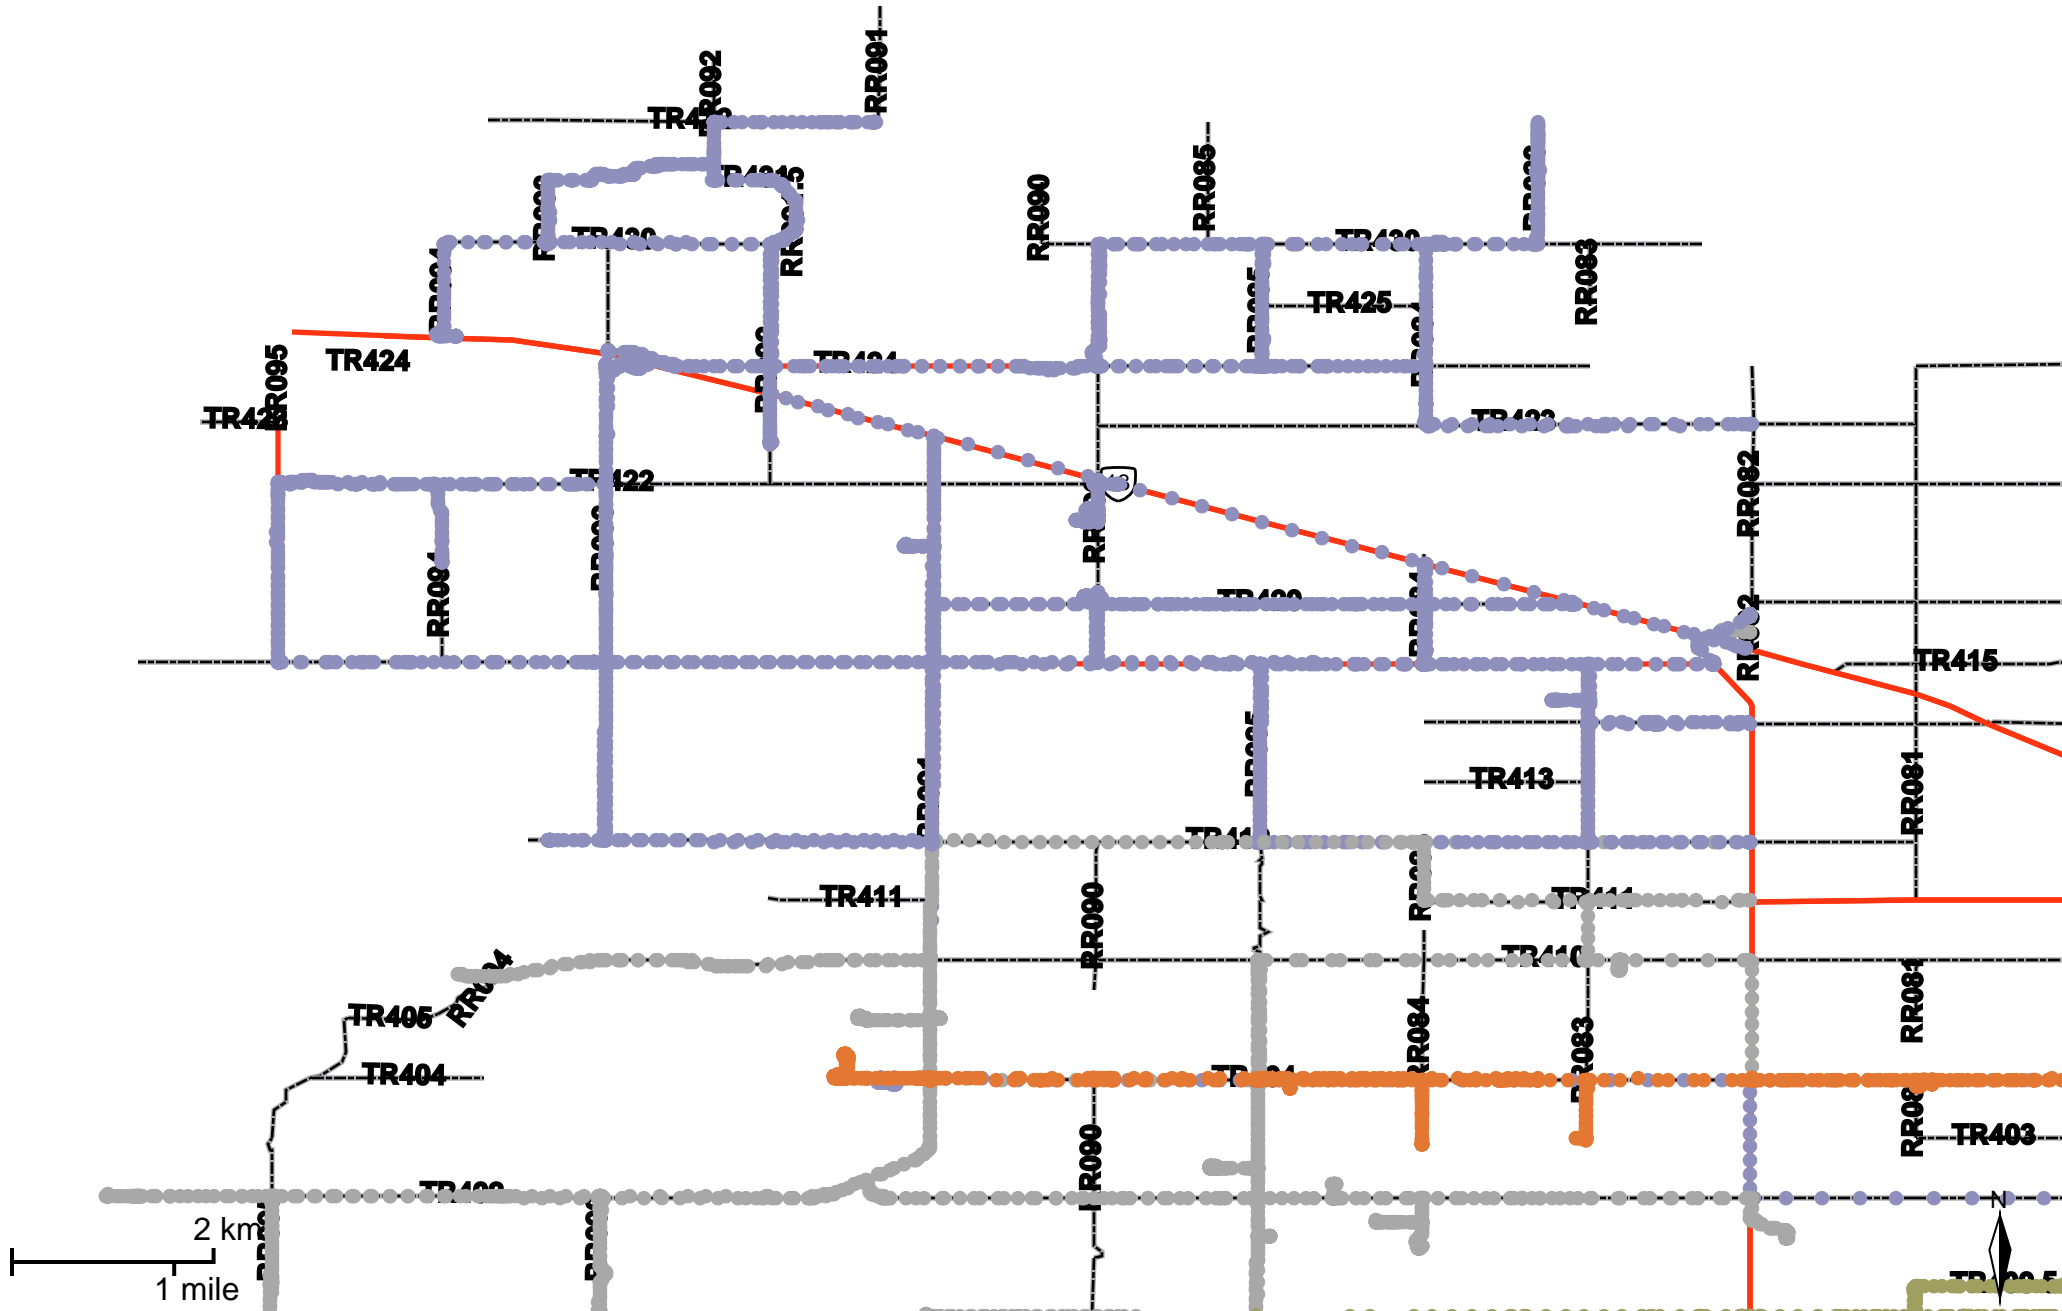

# Grader Activity Weekly Report

From Date: 2020-03-16  
To Date: 2020-03-22  
Electoral Division: 7  
Total Distance(km): 569.2  
Total Time(h): 30.2  
Speed Threshold(km/h): 45