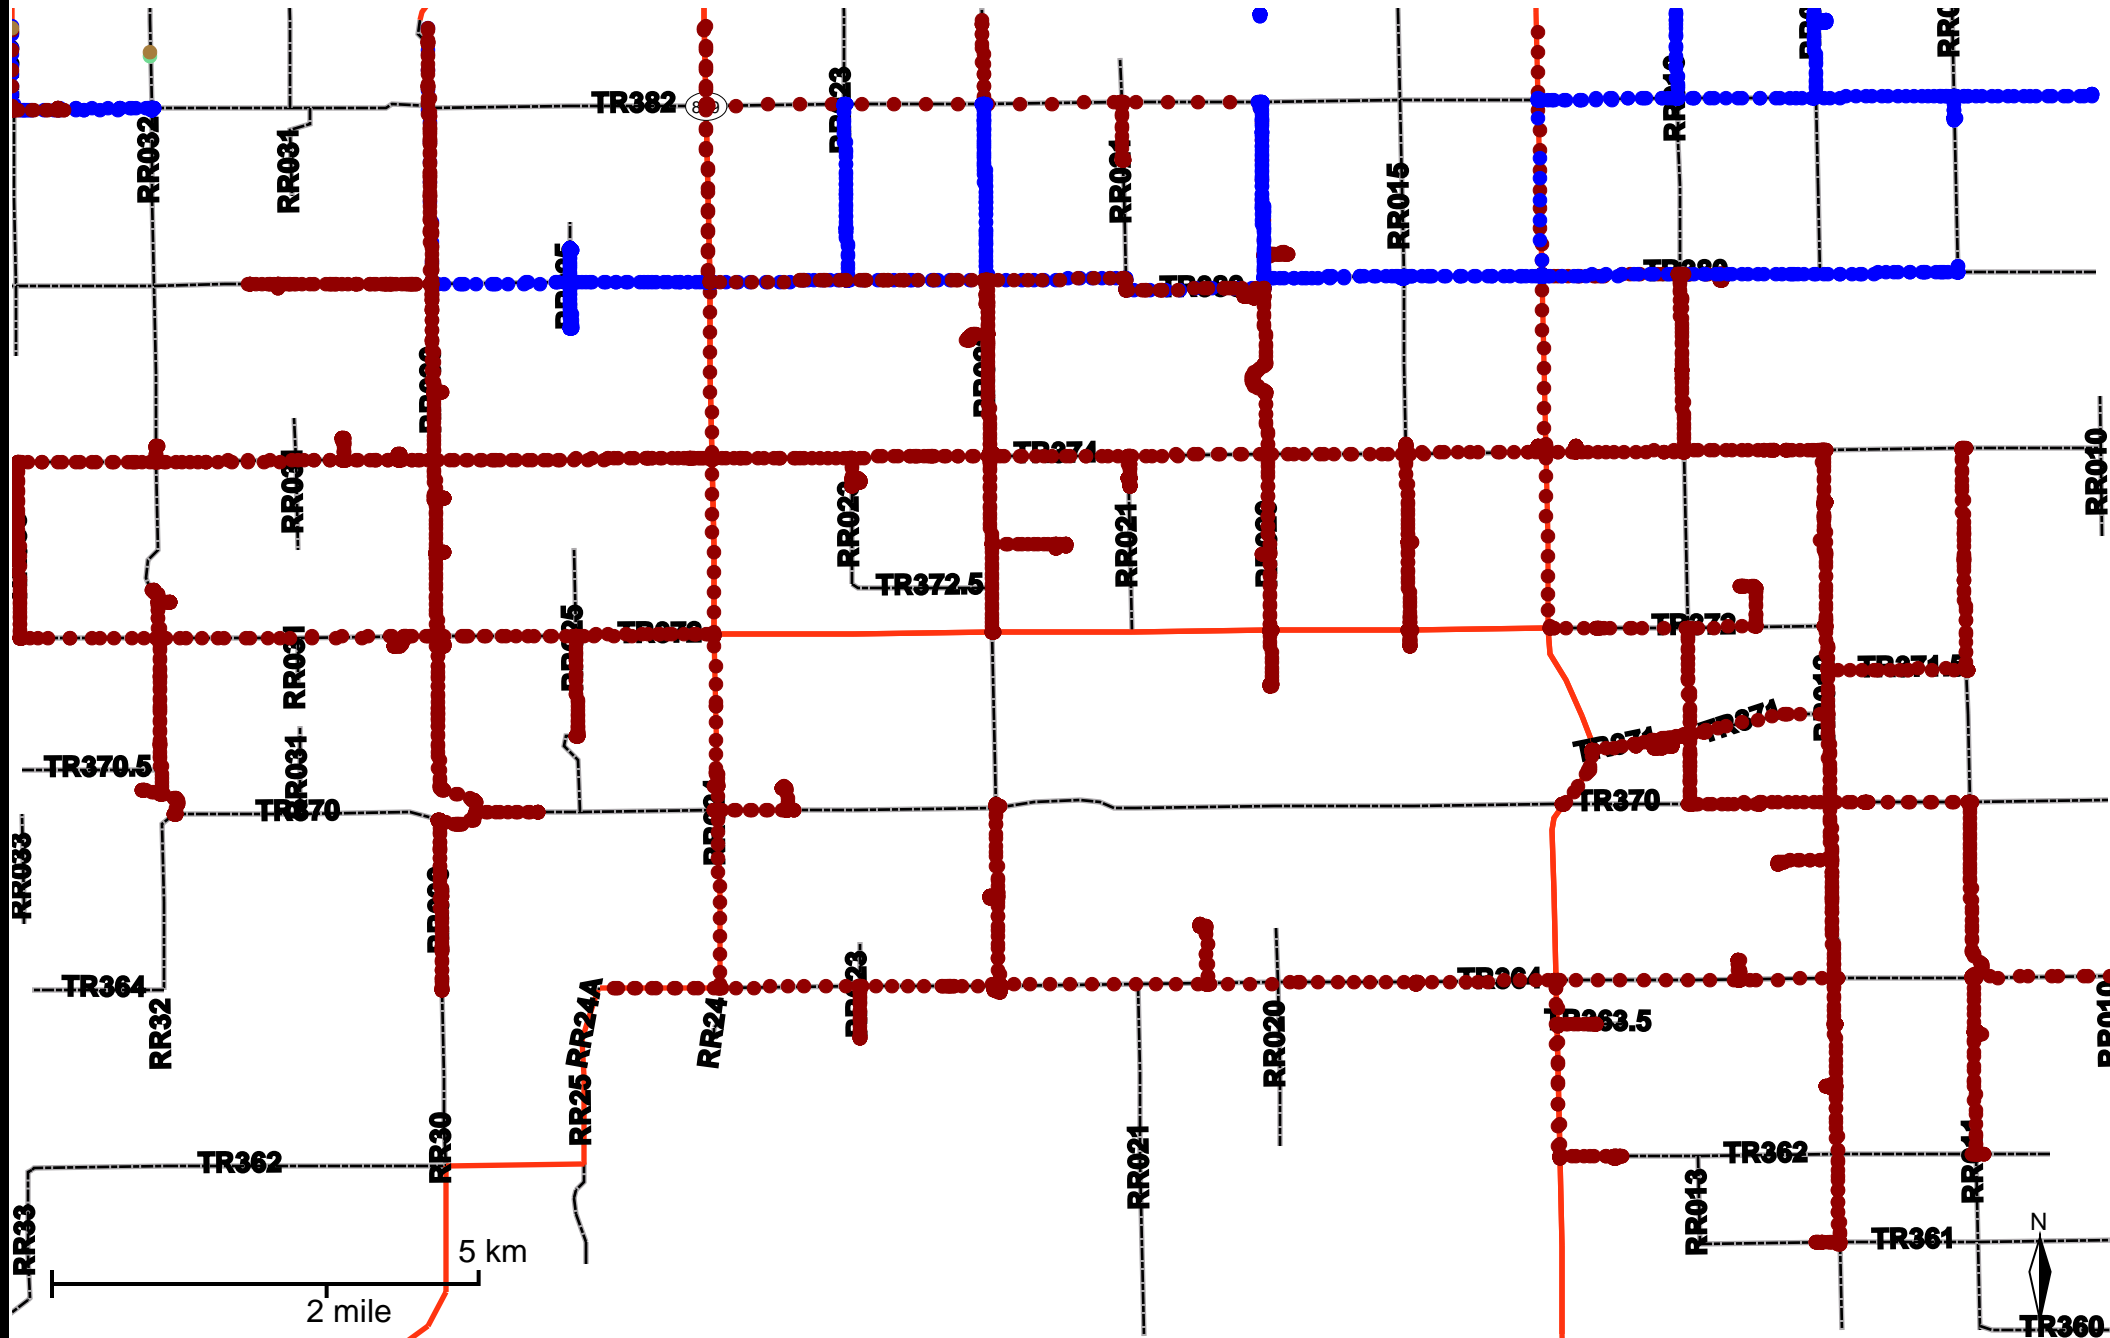

Grader Activity Weekly Report

From Date: 2020-03-09
To Date: 2020-03-15
Electoral Division: 1
Total Distance(km): 482.7
Total Time(h): 29.1
Speed Threshold(km/h): 45